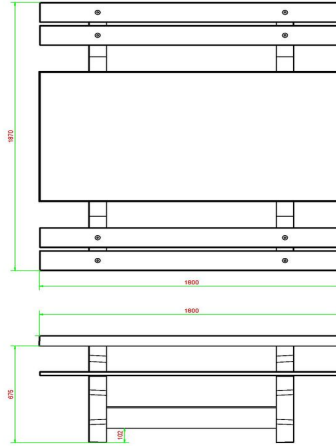

Picnic table DeLuxe

Product code: PS.DL

This picnic table has been ground to a smooth surface in natural concrete. The benches are provided with planks of 4 cm thick bamboo. The planks are blind anchored, thus impossible to dismantle. The picnic table is ideal along hiking- and cycling paths, but also for many other locations.

Due to the weight (1.100 kg) and the fact that the table cannot be dismantled it does not invite vandals to ruin the table. The bamboo planks provide for a comfortable and warm seat and gives a luxurious effect.

HeBlad
www.HeBlad.com
PS.DL
± 720 KG

Specifications Picnic table DeLuxe

Product code	PS.DL	Seat height	50 cm
Colour	Natural concrete	Material seat	Bamboo
Dimensions (L x W x H)	180 x 187 x 75 cm	Distance legs	111 cm (center to center)
Dimensions tabletop (L x W)	180 x 90 cm	Weight	720 kg
Tabletop thickness	7 cm	Number of seats	8
Height tabletop	75 cm		