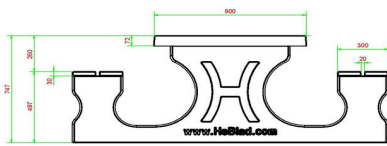

Picnic table DeLuxe

Product code: PS.DL

This picnic table has been ground to a smooth surface in natural concrete. The benches are provided with planks of 4 cm thick bamboo. The planks are blind anchored, thus impossible to dismantle. The picnic table is ideal along hiking- and cycling paths, but also for many other locations.

HeBlad
www.HeBlad.com
PS.DL
± 720 KG

Specifications Picnic table DeLuxe

Product code	PS.DL	Seat height	50 cm
Colour	Natural concrete	Material seat	Bamboo
Dimensions (L x W x H)	180 x 187 x 75 cm	Distance legs	111 cm (center to center)
Dimensions tabletop (L x W)	180 x 90 cm	Weight	720 kg
Tabletop thickness	7 cm	Number of seats	8
Height tabletop	75 cm		