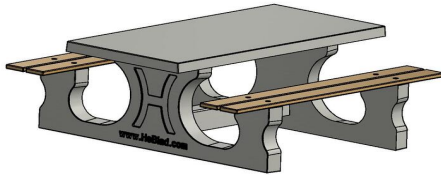

Picnic table DeLuxe

Product code: PS.DL

This picnic table has been ground to a smooth surface in natural concrete. The benches are provided with planks of 4 cm thick bamboo. The planks are blind anchored, thus impossible to dismantle. The picnic table is ideal along hiking- and cycling paths, but also for many other locations.

Due to the weight (1.100 kg) and the fact that the table cannot be dismantled it does not invite vandals to ruin the table. The bamboo planks provide for a comfortable and warm seat and gives a luxurious effect.

HeBlad
www.HeBlad.com
PS.DL
± 720 KG

Specifications Picnic table DeLuxe

Product code	PS.DL	Seat height	50 cm
Colour	Natural concrete	Material seat	Bamboo
Dimensions (L x W x H)	180 x 187 x 75 cm	Distance legs	111 cm (center to center)
Dimensions tabletop (L x W)	180 x 90 cm	Weight	720 kg
Tabletop thickness	7 cm	Number of seats	8
Height tabletop	75 cm		