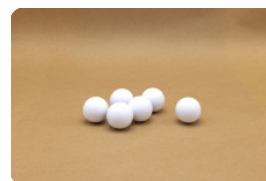

HB.FB.Ball6