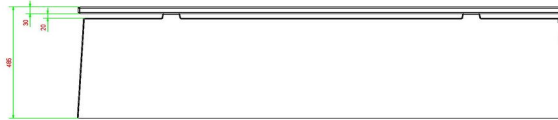

HeBlad
www.HeBlad.com
BB.DL
gewicht ± 700 KG.

Specifications Bench DeLuxe Natural Concrete

Product code	BB.DL	Seat height	50 cm
Colour	Natural concrete	Material seat	Bamboo
Dimensions (L x W x H)	180 x 45 x 50 cm	Number of seats	4
Dimensions seat	180 x 30 cm	Weight	700 kg

Related products