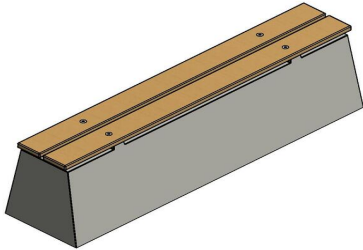

## **Bench DeLuxe Natural Concrete**

Product code: BB.DL

This sound bench is made of high quality C45/55 concrete and is embellished with bamboo seatings . On these planks you can sit warmly and comfortably. These benches are also ideal to combine with a ping-pong table or picnic table in order to create more seats.

By placing these benches in shopping streets between pavement and street you can create a safety zone for pedestrians, there will be always enough seats and don't underestimate the protection against ram raids.

## Specifications Bench DeLuxe Natural Concrete

Product code	BB.DL	Seat height	50 cm
Colour	Natural concrete	Material seat	Bamboo
Dimensions (L x W x H)	180 x 45 x 50 cm	Number of seats	4
Dimensions seat	180 x 30 cm	Weight	700 kg