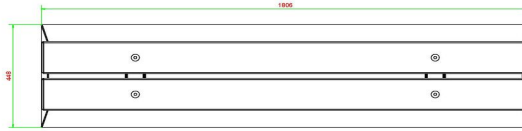

HeBlad
www.HeBlad.com
BB.DL
gewicht ± 700 KG.

Specifications Bench DeLuxe Natural Concrete

Product code	BB.DL	Seat height	50 cm
Colour	Natural concrete	Material seat	Bamboo
Dimensions (L x W x H)	180 x 45 x 50 cm	Number of seats	4
Dimensions seat	180 x 30 cm	Weight	700 kg

Related products