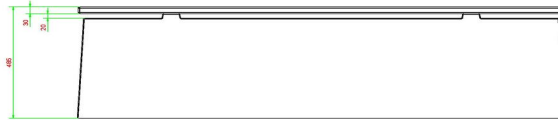

Combine concrete bench with ping pong table

Do you already have a HeBlad gaming table? A ping pong table, foot volleyball table or table football table? Then this concrete bench with a bamboo seat fits in beautifully. With this concrete bench DeLuxe you give your game table a central point for visitors, a place of rest in combination with movement. Combinations with other HeBlad benches are also recommended, all made of sturdy concrete, safe and durable. Are you going for a calm appearance or do you like diversity?

HeBlad
www.HeBlad.com
BB.DL

gewicht ± 700 KG.

Specifications Bench DeLuxe Natural Concrete

Product code	BB.DL	Seat height	50 cm
Colour	Natural concrete	Material seat	Bamboo
Dimensions (L x W x H)	180 x 45 x 50 cm	Number of seats	4
Dimensions seat	180 x 30 cm	Weight	700 kg