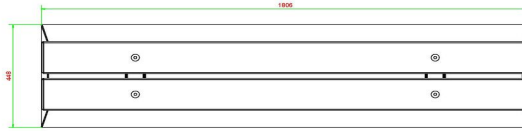

Combine concrete bench with ping pong table

Do you already have a HeBlad gaming table? A ping pong table, foot volleyball table or table football table? Then this concrete bench with a bamboo seat fits in beautifully. With this concrete bench DeLuxe you give your game table a central point for visitors, a place of rest in combination with movement. Combinations with other HeBlad benches are also recommended, all made of sturdy concrete, safe and durable. Are you going for a calm appearance or do you like diversity?

HeBlad
www.HeBlad.com
BB.DL

gewicht ± 700 KG.

Specifications Bench DeLuxe Natural Concrete

Product code	BB.DL	Seat height	50 cm
Colour	Natural concrete	Material seat	Bamboo
Dimensions (L x W x H)	180 x 45 x 50 cm	Number of seats	4
Dimensions seat	180 x 30 cm	Weight	700 kg