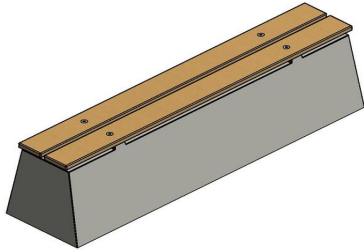

Bench DeLuxe Natural Concrete

Product code: BB.DL

A solid concrete bench in the DeLuxe version with a concrete seat, comfortable and appealing. The concrete bench is made of high-quality concrete and has a beautiful bamboo seating area. The robustness of the sturdy concrete and the refined bamboo seat make this DeLuxe concrete bench a perfect addition to your site.

Concrete bench with multiple functions

Use the DeLuxe concrete bench to protect your building. You can effortlessly create seats and protect your building against burglary and ram raids. You can easily place this concrete bench with a bamboo seat in front of vulnerable parts of your building, making vandalism almost impossible. With a weight of 700 kg, this DeLuxe concrete bench cannot be moved without large equipment after installation. Beautify your site with the DeLuxe concrete bench. The bamboo seat makes this DeLuxe concrete bench a chic way to receive visitors. Bamboo is weather resistant and soft on the seat. The seat is blind mounted, so it can withstand vandalism attempts.

Combine concrete bench with ping pong table

Do you already have a HeBlad gaming table? A ping pong table, foot volleyball table or table football table? Then this concrete bench with a bamboo seat fits in beautifully. With this concrete bench DeLuxe you give your game table a central point for visitors, a place of rest in combination with movement. Combinations with other HeBlad benches are also recommended, all made of sturdy concrete, safe and durable. Are you going for a calm appearance or do you like diversity?

HeBlad
www.HeBlad.com
BB.DL

gewicht ± 700 KG.

Specifications Bench DeLuxe Natural Concrete

Product code	BB.DL	Seat height	50 cm
Colour	Natural concrete	Material seat	Bamboo
Dimensions (L x W x H)	180 x 45 x 50 cm	Number of seats	4
Dimensions seat	180 x 30 cm	Weight	700 kg