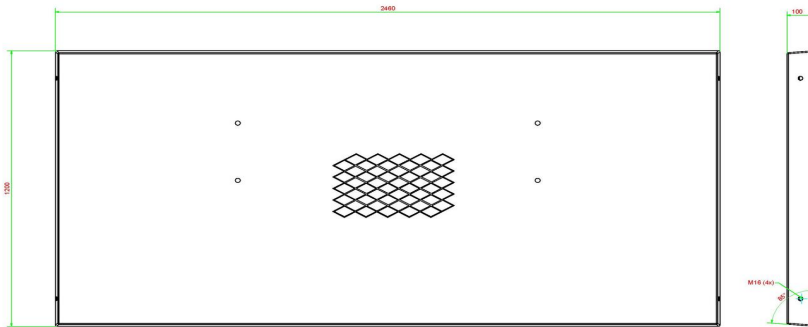

HeBlad
www.HeBlad.com
OP.BB
Gewicht ± 700

Specifications Bottom plate for all brands of Benches Natural Concrete

Product code	OP.BB	Weight	525 kg
Colour	Naturel beton	Finishing base plate	Anti-slip (window) profile
Dimensions (L x W x H)	248 x 120 x 7 cm	lifting device	Concrete screw sleeve M16 on 4 sides

Related products