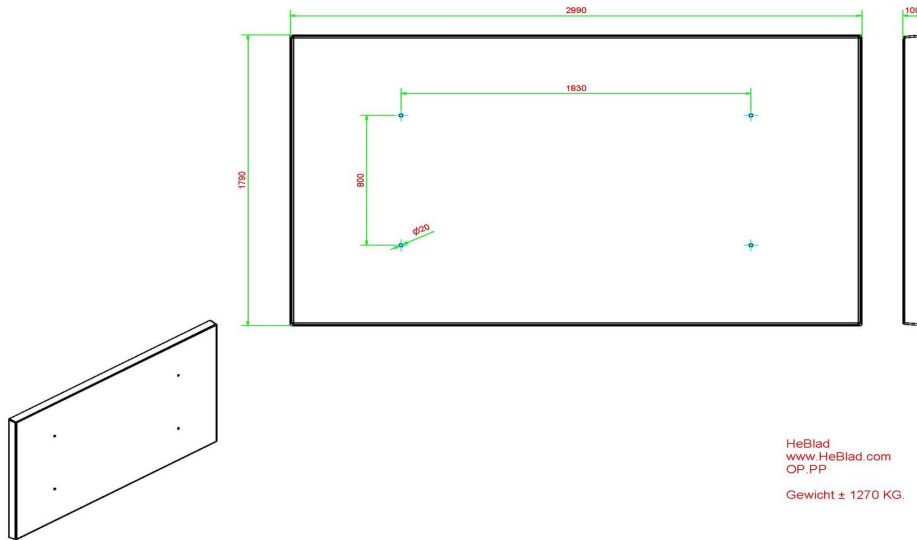

HeBlad
www.HeBlad.com
OP,PP
Gewicht ± 1270 KG.

Specifications Concrete base plate for tennis table

Product code	OP.PP	Finishing base plate	Smooth concrete
Colour	Natural concrete	lifting device	139 x 87 x 99 cm
Dimensions (L x W x H)	299 x 179 x 10 cm	preparation attachment	Holes for bolts M16
Weight	1270 kg		

Related products