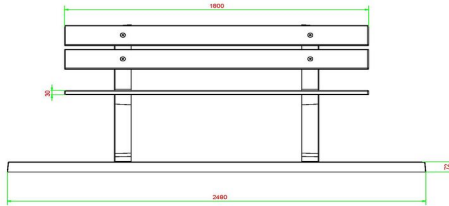

HeBlad
www.HeBlad.com
BB.PB.OP
gewicht ± 700 KG.

Specifications Park Bench with bottom plate Natural Concrete

Product code	BB.PB.OP	Material seat	Bamboo
Colour	Natural concrete	Number of seats	4
Dimensions (L x W x H)	248 x 120 x 103 cm	Dimensions base plate (L x W x H)	120 x 7 cm
Dimensions seat	180 x 30 cm	Finishing base plate	Anti-slip (window) profile
Seat height	49 cm	Weight	700 kg

Related products 103 degrees