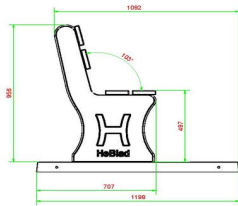

HeBlad
www.HeBlad.com
BB.PB.OP
gewicht ± 700 KG.

Specifications Park Bench with bottom plate Natural Concrete

Product code	BB.PB.OP	Material seat	Bamboo
Colour	Natural concrete	Number of seats	4
Dimensions (L x W x H)	248 x 120 x 103 cm	Dimensions base plate (L x W x H)	120 x 7 cm
Dimensions seat	180 x 30 cm	Finishing base plate	Anti-slip (window) profile
Seat height	49 cm	Weight	700 kg

Related products 103 degrees