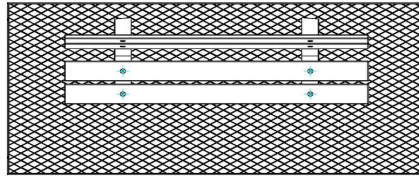

HeBlad
www.HeBlad.com
BB.PB.OP
gewicht ± 700 KG.

Specifications Park Bench with bottom plate Natural Concrete

Product code	BB.PB.OP	Material seat	Bamboo
Colour	Natural concrete	Number of seats	4
Dimensions (L x W x H)	248 x 120 x 103 cm	Dimensions base plate (L x W x H)	120 x 7 cm
Dimensions seat	180 x 30 cm	Finishing base plate	Anti-slip (window) profile
Seat height	49 cm	Weight	700 kg

Related products 103 degrees