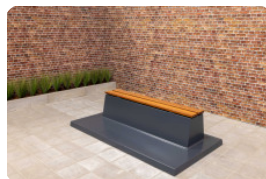

BB.DLA.OP.ZL