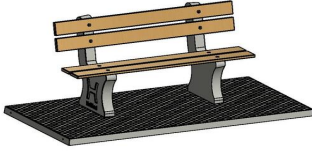

HeBlad
www.HeBlad.com
BB.PB.OP
gewicht ± 700 KG.

Specifications Park Bench with bottom plate Natural Concrete

Product code	BB.PB.OP	Material seat	Bamboo
Colour	Natural concrete	Number of seats	4
Dimensions (L x W x H)	248 x 120 x 103 cm	Dimensions base plate (L x W x H)	120 x 7 cm
Dimensions seat	180 x 30 cm	Finishing base plate	Anti-slip (window) profile
Seat height	49 cm	Weight	700 kg

Related products 103 degrees