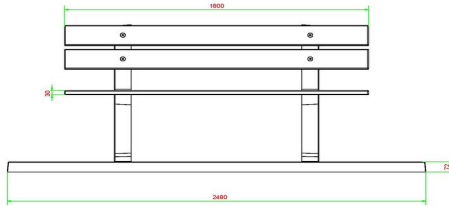

Park bench in different variants

The base plate and supports are made in the colour Natural Concrete. You can also opt for the Anthracite-Concrete park bench. You can combine this variant with a matching table. The dimensions of the park bench with base plate are 248 x 120 cm. The seat height is 50 cm, which is an ergonomic seat, making the park bench suitable for seniors. The supports of park benches are solid. We use high-quality concrete for this. This means you can be sure that you'll be able to use this park bench for a long time.

HeBlad
www.HeBlad.com
BB.PB.OP
gewicht ± 700 KG.

Specifications Park Bench with bottom plate Natural Concrete

Product code	BB.PB.OP	Material seat	Bamboo
Colour	Natural concrete	Number of seats	4
Dimensions (L x W x H)	248 x 120 x 103 cm	Dimensions base plate (L x W x H)	120 x 7 cm
Dimensions seat	180 x 30 cm	Finishing base plate	Anti-slip (window) profile
Seat height	49 cm	Weight	700 kg