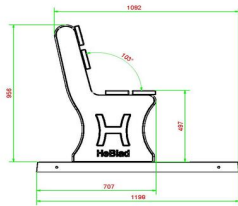

Park bench in different variants

The base plate and supports are made in the colour Natural Concrete. You can also opt for the Anthracite-Concrete park bench. You can combine this variant with a matching table. The dimensions of the park bench with base plate are 248 x 120 cm. The seat height is 50 cm, which is an ergonomic seat, making the park bench suitable for seniors. The supports of park benches are solid. We use high-quality concrete for this. This means you can be sure that you'll be able to use this park bench for a long time.

HeBlad
www.HeBlad.com
BB.PB.OP
gewicht ± 700 KG.

Specifications Park Bench with bottom plate Natural Concrete

Product code	BB.PB.OP	Material seat	Bamboo
Colour	Natural concrete	Number of seats	4
Dimensions (L x W x H)	248 x 120 x 103 cm	Dimensions base plate (L x W x H)	120 x 7 cm
Dimensions seat	180 x 30 cm	Finishing base plate	Anti-slip (window) profile
Seat height	49 cm	Weight	700 kg