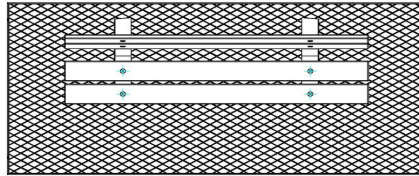

Park bench in different variants

The base plate and supports are made in the colour Natural Concrete. You can also opt for the Anthracite-Concrete park bench. You can combine this variant with a matching table. The dimensions of the park bench with base plate are 248 x 120 cm. The seat height is 50 cm, which is an ergonomic seat, making the park bench suitable for seniors. The supports of park benches are solid. We use high-quality concrete for this. This means you can be sure that you'll be able to use this park bench for a long time.

Concrete base plates for park bench

This park bench comes with a base plate. The base plates ensure that a park

bench can stand stable. A base plate is also useful when it is rainy and/or muddy. Thanks to the base plate, you will not have to worry about muddy shoes. The base plate also ensures that the maintenance of a park bench is a lot easier. This variant has a bottom plate with anti-slip pattern, which reduces the risk of slipping.

HeBlad
www.HeBlad.com
BB.PB.OP
gewicht ± 700 KG.

Specifications Park Bench with bottom plate Natural Concrete

Product code	BB.PB.OP	Material seat	Bamboo
Colour	Natural concrete	Number of seats	4
Dimensions (L x W x H)	248 x 120 x 103 cm	Dimensions base plate (L x W x H)	120 x 7 cm
Dimensions seat	180 x 30 cm	Finishing base plate	Anti-slip (window) profile
Seat height	49 cm	Weight	700 kg