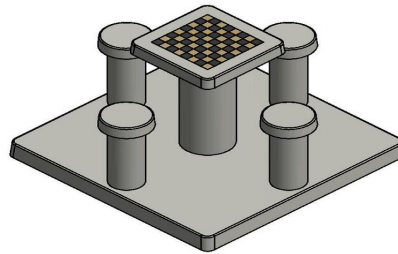

Chess Table Natural Concrete (4P)

Product code: GT.CH.4

This concrete set consists of a bottom plate with a chess table and four seats. Like all other tables and benches of HeBlad, this table is moulded entirely in one piece of high-quality concrete. The bottom plate measures 149 x 149 cm.

In case you want to place the table in a park, the plate can be levelled with the grass so that the upper side of the concrete plate matches the cutting height.

Placing is included in the price. Preliminary work must be finished before delivery. This concrete Chess Table is made of natural concrete. The "Concrete-look" is an imposing picture.

The 64 fields (32 white and 32 black) are made of marble and hard granite rock and integrated into the concrete.
The table is weatherproof.

By ordering this chess table you receive 1 sets of chess figures with the delivery, free of charge.

HeBlad
www.HeBlad.com
GT.CH.4

± 900 KG.

Specifications Chess Table Natural Concrete (4P)

Product code	GT.CH.4	Height tabletop	75 cm
Colour	Natural concrete	Seat height	50 cm
Dimensions (L x W x H)	149 x 149 x 85 cm	Dimensions base plate (L x W x H)	149 x 149 x 100 cm
Dimensions tabletop (L x W)	60 x 60 cm	Weight	900 kg
Tabletop thickness	7 cm		