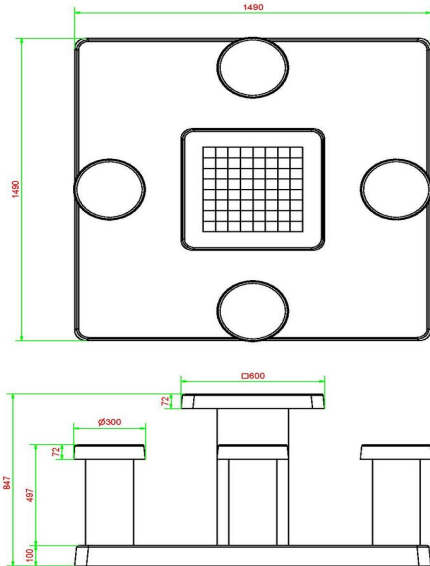

HeBlad
www.HeBlad.com
GT.CH.4

± 900 KG.

Specifications Chess Table Natural Concrete (4P)

Product code	GT.CH.4	Height tabletop	75 cm
Colour	Natural concrete	Seat height	50 cm
Dimensions (L x W x H)	149 x 149 x 85 cm	Dimensions base plate (L x W x H)	149 x 149 x 10 cm
Dimensions tabletop (L x W)	60 x 60 cm	Weight	900 kg
Tabletop thickness	7 cm		

Related products