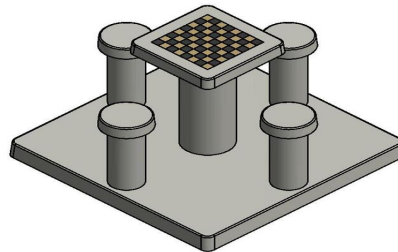

Chess Table Natural Concrete (4P)

Product code: GT.CH.4

A pleasure to the eyes! Meet the concrete chess table made of natural concrete. The beautiful slim stools and table offer space for four people and can be used for a good game of chess, but it also provides a wonderful opportunity to catch up. A multifunctional addition to your garden, park, campsite, schoolyard or even the city center.

Specifications concrete chess table natural concrete 4 persons

This concrete chess table is made of natural concrete, which gives it its beautiful appearance. The natural stone chess fields are integrated into the concrete of the playing surface, completely according to the standards of an original chess board. The playing surface measurements are 60 x 60 cm and the table is 75 cm high. The four stools have the ideal seat height of 50 cm and, together with the table, are fixed on the concrete base plate of 10 cm thick and 149 x 149 cm (L x W). The base plate is completely integrated into the space, by removing tiles or excavating sand or grass subsoil. This way, the base fits nicely with the tiles or is placed exactly at cutting height.

Concrete chess tables in various designs

In addition to the natural concrete version, you can also opt for the 4-person variant in anthracite concrete colour. Both the anthracite-coloured game table and the natural concrete version of the chess table are available in a 2-person version.

* When ordering one chess bench, you will receive 1 set of chess pieces.

HeBlad
www.HeBlad.com
GT.CH.4

± 900 KG.

Specifications Chess Table Natural Concrete (4P)

Product code	GT.CH.4	Height tabletop	75 cm
Colour	Natural concrete	Seat height	50 cm
Dimensions (L x W x H)	149 x 149 x 85 cm	Dimensions base plate (L x W x H)	149 x 149 x 100 cm
Dimensions tabletop (L x W)	60 x 60 cm	Weight	900 kg
Tabletop thickness	7 cm		