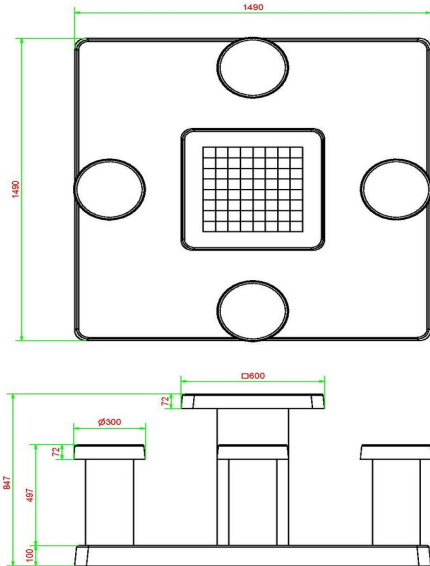

Specifications concrete chess table natural concrete 4 persons

This concrete chess table is made of natural concrete, which gives it its beautiful appearance. The natural stone chess fields are integrated into the concrete of the playing surface, completely according to the standards of an original chess board. The playing surface measurements are 60 x 60 cm and the table is 75 cm high. The four stools have the ideal seat height of 50 cm and, together with the table, are fixed on the concrete base plate of 10 cm thick and 149 x 149 cm (L x W). The base plate is completely integrated into the space, by removing tiles or excavating sand or grass subsoil. This way, the base fits nicely with the tiles or is placed exactly at cutting height.

* When ordering one chess bench, you will receive 1 set of chess pieces.

HeBlad
www.HeBlad.com
GT.CH.4

± 900 KG.

Specifications Chess Table Natural Concrete (4P)

Product code	GT.CH.4	Height tabletop	75 cm
Colour	Natural concrete	Seat height	50 cm
Dimensions (L x W x H)	149 x 149 x 85 cm	Dimensions base plate (L x W x H)	149 x 149 x 10 cm
Dimensions tabletop (L x W)	60 x 60 cm	Weight	900 kg
Tabletop thickness	7 cm		