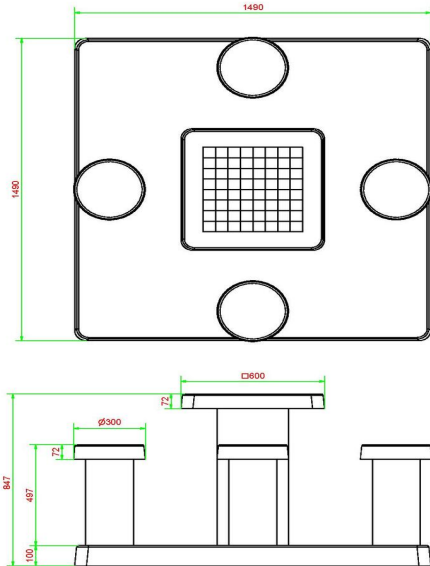

Specifications concrete chess table natural concrete 4 persons

This concrete chess table is made of natural concrete, which gives it its beautiful appearance. The natural stone chess fields are integrated into the concrete of the playing surface, completely according to the standards of an original chess board. The playing surface measurements are 60 x 60 cm and the table is 75 cm high. The four stools have the ideal seat height of 50 cm and, together with the table, are fixed on the concrete base plate of 10 cm thick and 149 x 149 cm (L x W). The base plate is completely integrated into the space, by removing tiles or excavating sand or grass subsoil. This way, the base fits nicely with the tiles or is placed exactly at cutting height.

* When ordering one chess bench, you will receive 1 set of chess pieces.

HeBlad
www.HeBlad.com
GT.CH.4

± 900 KG.

Specifications Chess Table Natural Concrete (4P)

Product code	GT.CH.4	Height tabletop	75 cm
Colour	Natural concrete	Seat height	50 cm
Dimensions (L x W x H)	149 x 149 x 85 cm	Dimensions base plate (L x W x H)	149 x 149 x 100 cm
Dimensions tabletop (L x W)	60 x 60 cm	Weight	900 kg
Tabletop thickness	7 cm		