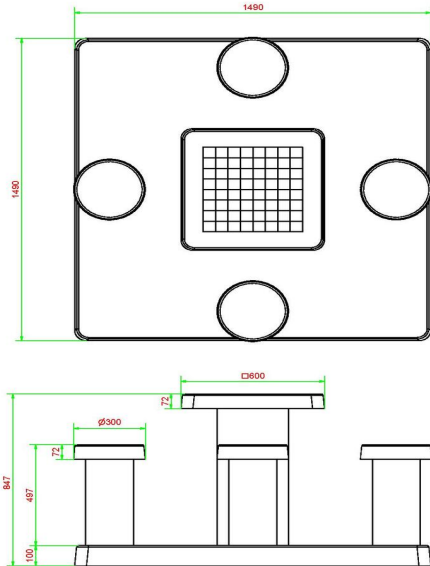

Chess Table Natural Concrete (4P)

Product code: GT.CH.4

This concrete set consists of a bottom plate with a chess table and four seats. Like all other tables and benches of HeBlad, this table is moulded entirely in one piece of high-quality concrete. The bottom plate measures 149 x 149 cm.

In case you want to place the table in a park, the plate can be levelled with the grass so that the upper side of the concrete plate matches the cutting height.

Placing is included in the price. Preliminary work must be finished before delivery. This concrete Chess Table is made of natural concrete. The "Concrete-look" is an imposing picture.

The 64 fields (32 white and 32 black) are made of marble and hard granite rock and integrated into the concrete.
The table is weatherproof.

By ordering this chess table you receive 1 sets of chess figures with the delivery, free of charge.

HeBlad
www.HeBlad.com
GT.CH.4

± 900 KG.

Specifications Chess Table Natural Concrete (4P)

Product code	GT.CH.4	Height tabletop	75 cm
Colour	Natural concrete	Seat height	50 cm
Dimensions (L x W x H)	149 x 149 x 85 cm	Dimensions base plate (L x W x H)	149 x 149 x 100 cm
Dimensions tabletop (L x W)	60 x 60 cm	Weight	900 kg
Tabletop thickness	7 cm		