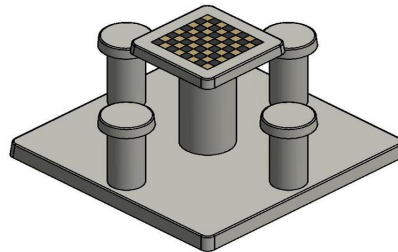

Chess Table Natural Concrete (4P)

Product code: GT.CH.4

A pleasure to the eyes! Meet the concrete chess table made of natural concrete. The beautiful slim stools and table offer space for four people and can be used for a good game of chess, but it also provides a wonderful opportunity to catch up. A multifunctional addition to your garden, park, campsite, schoolyard or even the city center.

Specifications concrete chess table natural concrete 4 persons

This concrete chess table is made of natural concrete, which gives it its beautiful appearance. The natural stone chess fields are integrated into the concrete of the playing surface, completely according to the standards of an original chess board. The playing surface measurements are 60 x 60 cm and the table is 75 cm high. The four stools have the ideal seat height of 50 cm and, together with the table, are fixed on the concrete base plate of 10 cm thick and 149 x 149 cm (L x W). The base plate is completely integrated into the space, by removing tiles or excavating sand or grass subsoil. This way, the base fits nicely with the tiles or is placed exactly at cutting height.

Concrete chess tables in various designs

In addition to the natural concrete version, you can also opt for the 4-person variant in anthracite concrete colour. Both the anthracite-coloured game table and the natural concrete version of the chess table are available in a 2-person version.

* When ordering one chess bench, you will receive 1 set of chess pieces.

HeBlad
www.HeBlad.com
GT.CH.4

± 900 KG.

Specifications Chess Table Natural Concrete (4P)

Product code	GT.CH.4	Height tabletop	75 cm
Colour	Natural concrete	Seat height	50 cm
Dimensions (L x W x H)	149 x 149 x 85 cm	Dimensions base plate (L x W x H)	149 x 149 x 10 cm
Dimensions tabletop (L x W)	60 x 60 cm	Weight	900 kg
Tabletop thickness	7 cm		