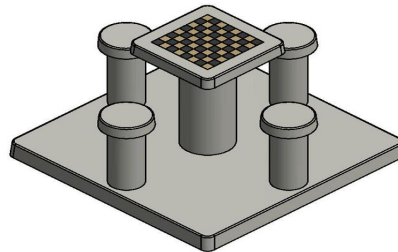

HeBlad
www.HeBlad.com
GT.CH.4

± 900 KG.

Specifications Chess Table Natural Concrete (4P)

Product code	GT.CH.4	Height tabletop	75 cm
Colour	Natural concrete	Seat height	50 cm
Dimensions (L x W x H)	149 x 149 x 85 cm	Dimensions base plate (L x W x H)	149 x 149 x 10 cm
Dimensions tabletop (L x W)	60 x 60 cm	Weight	900 kg
Tabletop thickness	7 cm		

Related products