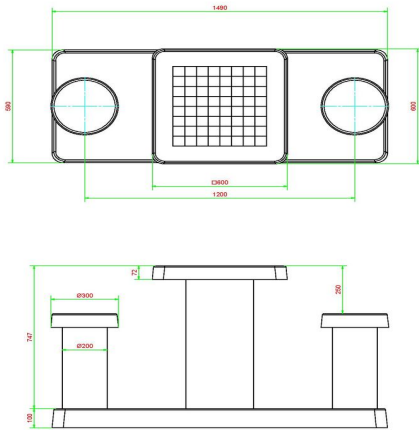

HeBlad
www.HeBlad.com
GT.CH.2
Gewicht ± 490 KG.

Specifications Chess Table Natural Concrete (2P)

Product code	GT.CH.2	Height tabletop	75 cm
Colour	Natural concrete	Seat height	50 cm
Dimensions (L x W x H)	149 x 60 x 85 cm	Dimensions base plate (L x W x H)	1200 x 60 x 10 cm
Dimensions tabletop (L x W)	60 x 60 cm	Weight	425 kg
Tabletop thickness	7 cm		

Related products