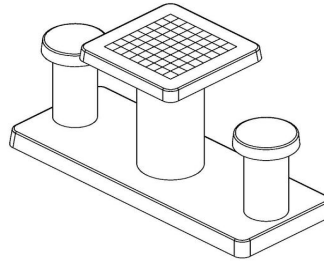

HeBlad
www.HeBlad.com
GT.CH.2
Gewicht ± 490 KG.

Specifications Chess Table Natural Concrete (2P)

Product code	GT.CH.2	Height tabletop	75 cm
Colour	Natural concrete	Seat height	50 cm
Dimensions (L x W x H)	149 x 60 x 85 cm	Dimensions base plate (L x W x H)	1200 x 60 x 10 cm
Dimensions tabletop (L x W)	60 x 60 cm	Weight	425 kg
Tabletop thickness	7 cm		

Related products