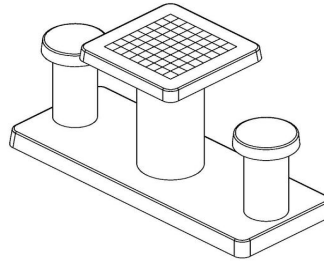

Chessboard integrated in concrete

A chessboard is always square and consists of 64 square faces, 32 white and 32 black that alternate. The coloured square has been fully integrated into the concrete by HeBlad, so that it is vandalism and weather resistant.

Concrete chess table in the colour Natural

The HeBlad chess table consists of one main table with the white and black surfaces incorporated into it. In addition to the table, two chairs have also been made on the base plate. The entire table is made in natural concrete colour. This creates a peaceful appearance and is therefore ideal for a park or camping site.

*When you order one chess bench, you will receive 1 set of chess pieces.

HeBlad
www.HeBlad.com
GT.CH.2
Gewicht ± 490 KG.

Specifications Chess Table Natural Concrete (2P)

Product code	GT.CH.2	Height tabletop	75 cm
Colour	Natural concrete	Seat height	50 cm
Dimensions (L x W x H)	149 x 60 x 85 cm	Dimensions base plate (L x W x H)	1200 x 60 x 10 cm
Dimensions tabletop (L x W)	60 x 60 cm	Weight	425 kg
Tabletop thickness	7 cm		