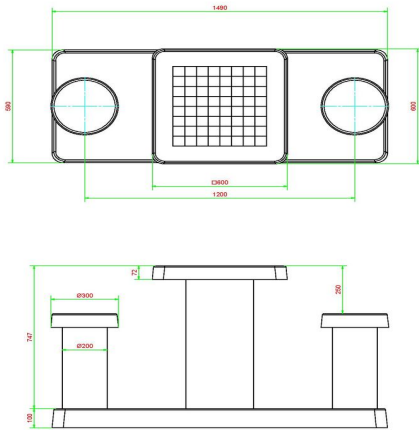

Chessboard integrated in concrete

A chessboard is always square and consists of 64 square faces, 32 white and 32 black that alternate. The coloured square has been fully integrated into the concrete by HeBlad, so that it is vandalism and weather resistant.

Concrete chess table in the colour Natural

The HeBlad chess table consists of one main table with the white and black surfaces incorporated into it. In addition to the table, two chairs have also been made on the base plate. The entire table is made in natural concrete colour. This creates a peaceful appearance and is therefore ideal for a park or camping site.

*When you order one chess bench, you will receive 1 set of chess pieces.

HeBlad
www.HeBlad.com
GT.CH.2
Gewicht ± 490 KG.

Specifications Chess Table Natural Concrete (2P)

Product code	GT.CH.2	Height tabletop	75 cm
Colour	Natural concrete	Seat height	50 cm
Dimensions (L x W x H)	149 x 60 x 85 cm	Dimensions base plate (L x W x H)	1200 x 60 x 10 cm
Dimensions tabletop (L x W)	60 x 60 cm	Weight	425 kg
Tabletop thickness	7 cm		