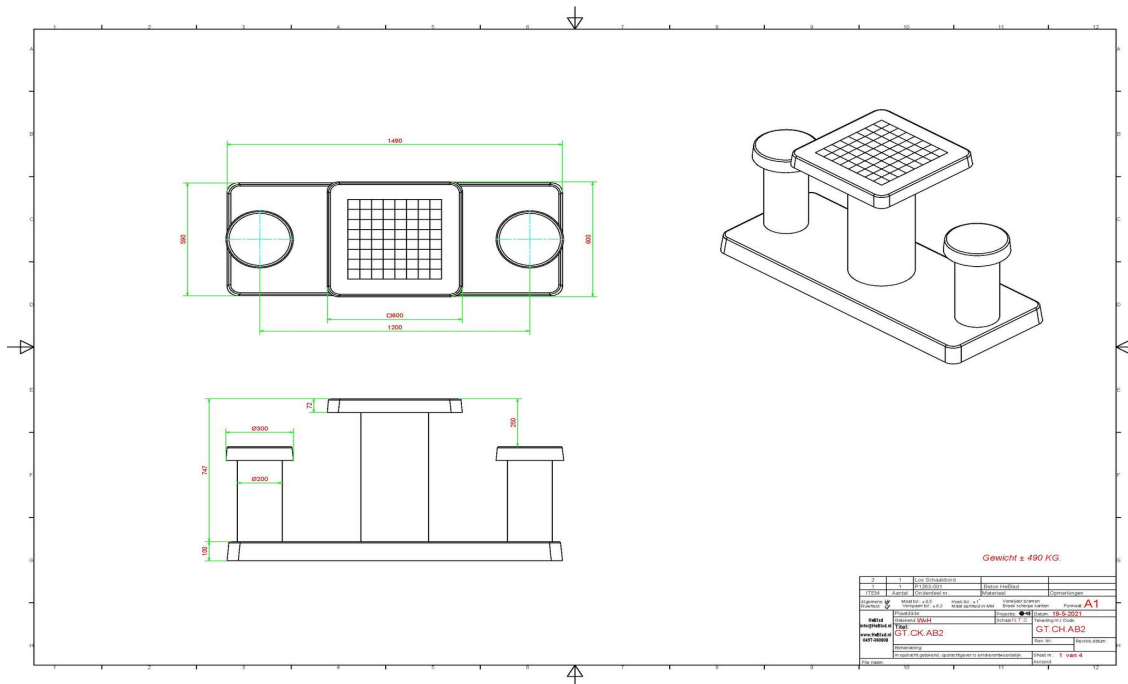

Sturdy and stable gaming table for two people

This anthracite concrete chess table for 2 people has a slender appearance, but the weight of 425 kg shows that the chess table is strong and sturdy. With an ideal seat height of 50 cm and a playing surface that is 25 cm higher, this graceful product is wonderful to sit on and comfortable enough for hours of chess enjoyment. The playing top has dimensions of 60 x 60 cm and is 10 cm thick. Taking all dimensions and weights into account, it is logical that this concrete chess table is supplied on a base plate of 149 x 59 cm with a thickness of 10 cm. Everything is made from the same anthracite concrete.

The chess table can be placed in the lawn at cutting height, so that the bottom

plate integrates very subtly into the surface. This saves you from stubbing your toes and keeps mowing the lawn around the table easy. Placement can easily be done by removing tiles or digging up the grass or sand. Always contact HeBlad first. We are happy to inform you about the necessary preparations. And of course we are also happy to tell you about other products we have in the field of gaming tables and accessories.

## Specifications Chess Table Anthracite-Concrete (2P)

Product code	GT.CH.AB2	Height tabletop	75 cm
Colour	Anthracite concrete	Seat height	50 cm
Dimensions (L x W x H)	149 x 60 x 85 cm	Dimensions base plate (L x W x H)	149 x 60 x 10 cm
Dimensions tabletop (L x W)	60 x 60 cm	Weight	425 kg
Tabletop thickness	7 cm		