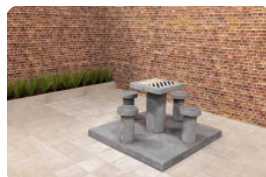

Specifications Chess Table Anthracite-Concrete (2P)

Product code	GT.CH.AB2	Height tabletop	75 cm
Colour	Anthracite concrete	Seat height	50 cm
Dimensions (L x W x H)	149 x 60 x 85 cm	Dimensions base plate (L x W x H)	149 x 60 x 10 cm
Dimensions tabletop (L x W)	60 x 60 cm	Weight	425 kg
Tabletop thickness	7 cm		

Related products

GT.CK.AB4