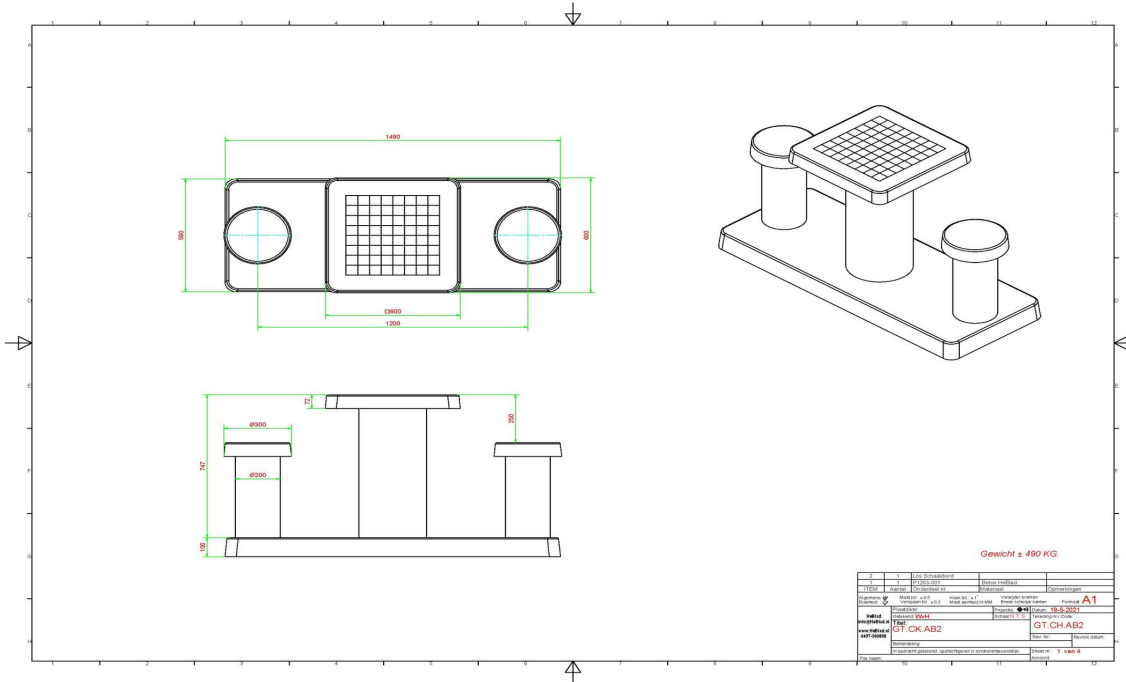

Sturdy and stable gaming table for two people

This anthracite concrete chess table for 2 people has a slender appearance, but the weight of 425 kg shows that the chess table is strong and sturdy. With an ideal seat height of 50 cm and a playing surface that is 25 cm higher, this graceful product is wonderful to sit on and comfortable enough for hours of chess enjoyment. The playing top has dimensions of 60 x 60 cm and is 10 cm thick. Taking all dimensions and weights into account, it is logical that this concrete chess table is supplied on a base plate of 149 x 59 cm with a thickness of 10 cm. Everything is made from the same anthracite concrete.

The chess table can be placed in the lawn at cutting height, so that the bottom

plate integrates very subtly into the surface. This saves you from stubbing your toes and keeps mowing the lawn around the table easy. Placement can easily be done by removing tiles or digging up the grass or sand. Always contact HeBlad first. We are happy to inform you about the necessary preparations. And of course we are also happy to tell you about other products we have in the field of gaming tables and accessories.

* When ordering a chess table you will receive 1 set of chess pieces for free.

Specifications Chess Table Anthracite-Concrete (2P)

Product code	GT.CH.AB2	Height tabletop	75 cm
Colour	Anthracite concrete	Seat height	50 cm
Dimensions (L x W x H)	149 x 60 x 85 cm	Dimensions base plate (L x W x H)	149 x 60 x 10 cm
Dimensions tabletop (L x W)	60 x 60 cm	Weight	425 kg
Tabletop thickness	7 cm		