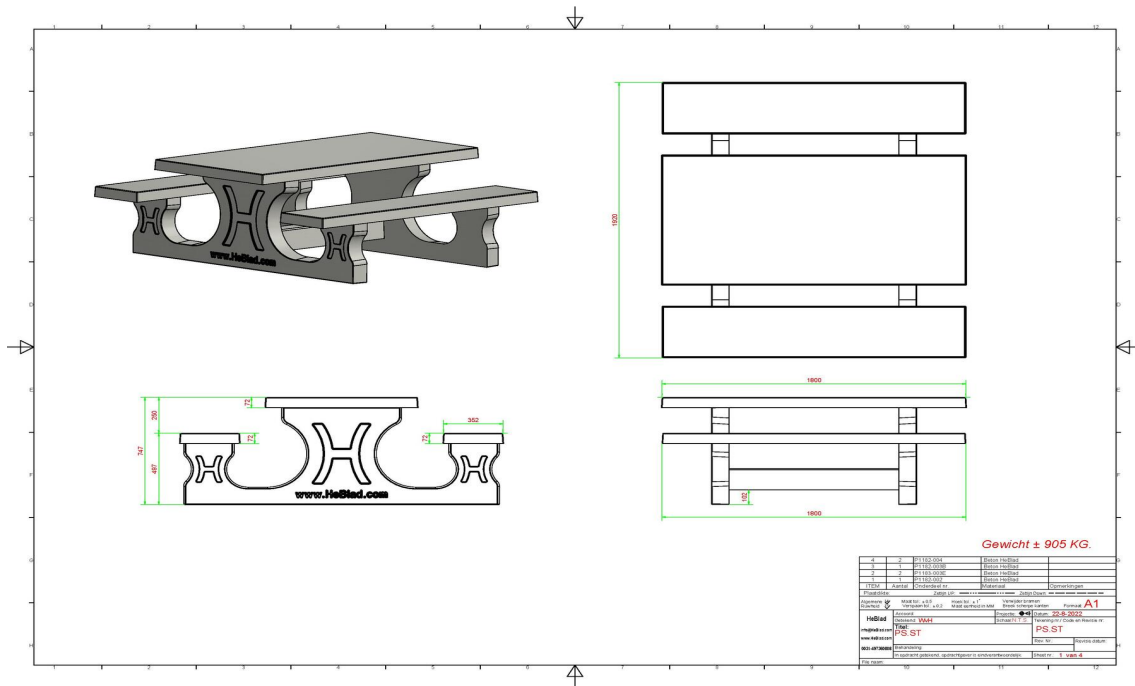

Specifications Picnic table Standard Natural Concrete

Product code	PS.ST	Seat height	50 cm
Colour	Natural concrete	Material seat	Beton
Dimensions (L x W x H)	180 x 192 x 75 cm	Distance legs	111 cm (center to center)
Dimensions tabletop (L x W)	180 x 90 cm	Weight	905 kg
Tabletop thickness	7 cm	Number of seats	8
Height tabletop	75 cm		

Related products