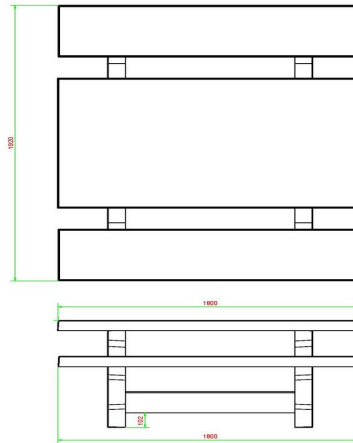

Picnic table Standard Natural Concrete

Product code: PS.ST

Because of the solidity of this picnic table it is extremely suitable for places which are sensitive to vandalism. There where other tables do not function very long, with a HeBlad table you are assured of a pleasant sitting area for many years. We label our tables as vandal resistant.

All our tables are moulded in one piece and made of high quality C45/55 concrete and are reinforced with double layers of steel.

HeBlad
www.HeBlad.com
PS.ST
± 905 KG.

Specifications Picnic table Standard Natural Concrete

Product code	PS.ST	Seat height	50 cm
Colour	Natural concrete	Material seat	Beton
Dimensions (L x W x H)	180 x 192 x 75 cm	Distance legs	111 cm (center to center)
Dimensions tabletop (L x W)	180 x 90 cm	Weight	905 kg
Tabletop thickness	7 cm	Number of seats	8
Height tabletop	75 cm		