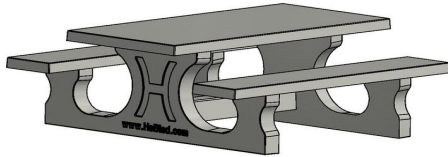

Picnic table Standard Natural Concrete

Product code: PS.ST

Because of the solidity of this picnic table it is extremely suitable for places which are sensitive to vandalism. There where other tables do not function very long, with a HeBlad table you are assured of a pleasant sitting area for many years. We label our tables as vandal resistant.

All our tables are moulded in one piece and made of high quality C45/55 concrete and are reinforced with double layers of steel.

HeBlad
www.HeBlad.com
PS.ST
± 905 KG.

Specifications Picnic table Standard Natural Concrete

Product code	PS.ST	Seat height	50 cm
Colour	Natural concrete	Material seat	Beton
Dimensions (L x W x H)	180 x 192 x 75 cm	Distance legs	111 cm (center to center)
Dimensions tabletop (L x W)	180 x 90 cm	Weight	905 kg
Tabletop thickness	7 cm	Number of seats	8
Height tabletop	75 cm		