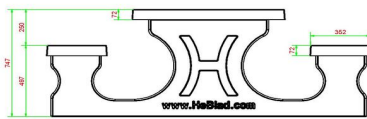

All our tables are moulded in one piece and made of high quality C45/55 concrete and are reinforced with double layers of steel.

HeBlad
www.HeBlad.com
PS.ST
± 905 KG.

Specifications Picnic table Standard Natural Concrete

Product code	PS.ST	Seat height	50 cm
Colour	Natural concrete	Material seat	Beton
Dimensions (L x W x H)	180 x 192 x 75 cm	Distance legs	111 cm (center to center)
Dimensions tabletop (L x W)	180 x 90 cm	Weight	905 kg
Tabletop thickness	7 cm	Number of seats	8
Height tabletop	75 cm		