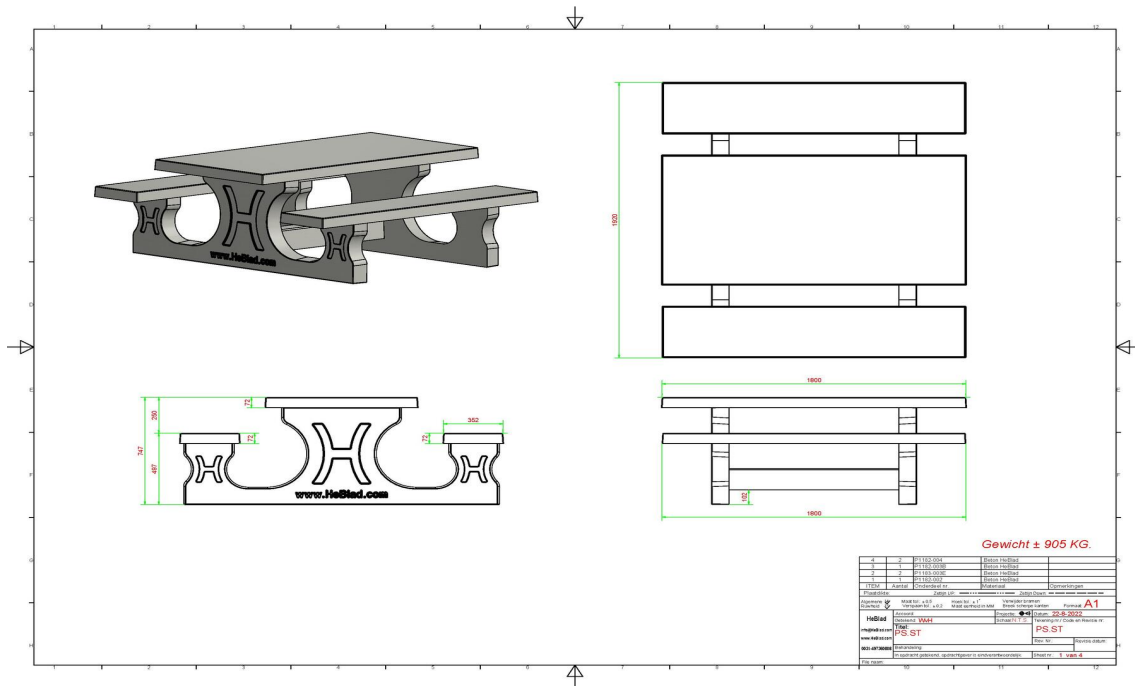

Picnic table Standard Natural Concrete

Product code: PS.ST

Because of the solidity of this picnic table it is extremely suitable for places which are sensitive to vandalism. There where other tables do not function very long, with a HeBlad table you are assured of a pleasant sitting area for many years. We label our tables as vandal resistant.

All our tables are moulded in one piece and made of high quality C45/55 concrete and are reinforced with double layers of steel.

Specifications Picnic table Standard Natural Concrete

Product code	PS.ST	Seat height	50 cm
Colour	Natural concrete	Material seat	Beton
Dimensions (L x W x H)	180 x 192 x 75 cm	Distance legs	111 cm (center to center)
Dimensions tabletop (L x W)	180 x 90 cm	Weight	905 kg
Tabletop thickness	7 cm	Number of seats	8
Height tabletop	75 cm		