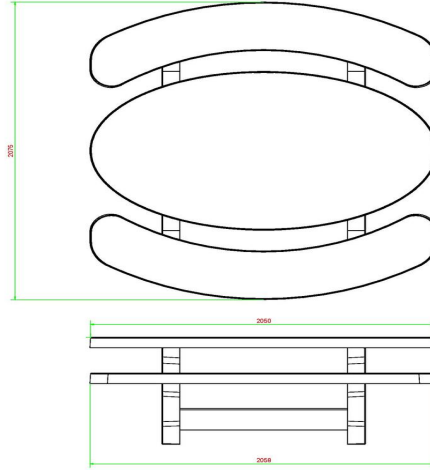

Picnic table Standard Oval Anthracite-Concrete

Product code: PS.STAB.OV

Concrete table with oval concrete seats.
Because of the oval shape a table to be able to chat in a group.

The entire set is made of colored concrete. This means that the anthracite color is not created by painting, but the concrete is also colored anthracite inside.
Thanks to this method of colors, the concrete look of a concrete table has been retained.

HeBlad
www.HeBlad.com
PS.STAB.OV
± 950 KG.

Specifications Picnic table Standard Oval Anthracite-Concrete

Product code	PS.STAB.OV	Seat height	50 cm
Colour	Anthracite concrete	Material seat	Beton
Dimensions (L x W x H)	211 x 205 x 75 cm	Distance legs	110 cm (center to center)
Dimensions tabletop (L x W)	205 x 110 cm	Weight	950 kg
Tabletop thickness	7 cm	Number of seats	8

Related products 75 cm

PS.ST.OV

PS.STA.OV

PS.DLAB.OV

OP.PS.AB

PS.STAB.XL