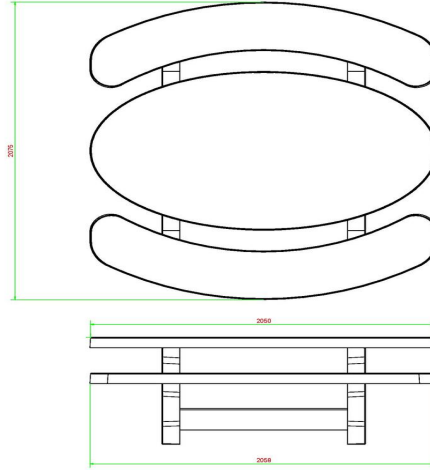

## **Picnic table Standard Oval Anthracite-Concrete**

Product code: PS.STAB.OV

Concrete table with oval concrete seats.  
Because of the oval shape a table to be able to chat in a group.

The entire set is made of colored concrete. This means that the anthracite color is not created by painting, but the concrete is also colored anthracite inside.  
Thanks to this method of colors, the concrete look of a concrete table has been retained.

HeBlad  
www.HeBlad.com  
PS.STAB.OV  
± 950 KG.

## Specifications Picnic table Standard Oval Anthracite-Concrete

Product code	PS.STAB.OV	Seat height	50 cm
Colour	Anthracite concrete	Material seat	Beton
Dimensions (L x W x H)	211 x 205 x 75 cm	Distance legs	110 cm (center to center)
Dimensions tabletop (L x W)	205 x 110 cm	Weight	950 kg
Tabletop thickness	7 cm	Number of seats	8

### Related products 75 cm

PS.ST.OV

PS.STA.OV

PS.DLAB.OV

OP.PS.AB

PS.STAB.XL