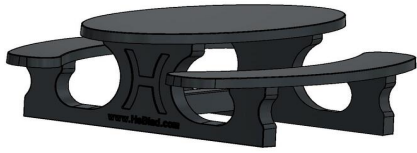

## **Picnic table Standard Oval Anthracite-Concrete**

Product code: PS.STAB.OV

Concrete table with oval concrete seats.  
Because of the oval shape a table to be able to chat in a group.

The entire set is made of colored concrete. This means that the anthracite color is not created by painting, but the concrete is also colored anthracite inside.  
Thanks to this method of colors, the concrete look of a concrete table has been retained.

HeBlad  
www.HeBlad.com  
PS.STAB.OV  
± 950 KG.

## Specifications Picnic table Standard Oval Anthracite-Concrete

Product code	PS.STAB.OV	Seat height	50 cm
Colour	Anthracite concrete	Material seat	Beton
Dimensions (L x W x H)	211 x 205 x 75 cm	Distance legs	110 cm (center to center)
Dimensions tabletop (L x W)	205 x 110 cm	Weight	950 kg
Tabletop thickness	7 cm	Number of seats	8