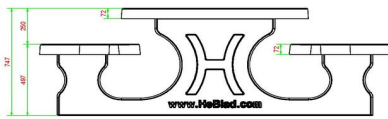

## **Picnic table Standard Oval Anthracite-Concrete**

Product code: PS.STAB.OV

Concrete table with oval concrete seats.  
Because of the oval shape a table to be able to chat in a group.

The entire set is made of colored concrete. This means that the anthracite color is not created by painting, but the concrete is also colored anthracite inside.  
Thanks to this method of colors, the concrete look of a concrete table has been retained.

## Specifications Picnic table Standard Oval Anthracite-Concrete

Product code	PS.STAB.OV	Seat height	50 cm
Colour	Anthracite concrete	Material seat	Beton
Dimensions (L x W x H)	211 x 205 x 75 cm	Distance legs	110 cm (center to center)
Dimensions tabletop (L x W)	205 x 110 cm	Weight	950 kg
Tabletop thickness	7 cm	Number of seats	8

### Related products 75 cm

PS.ST.OV

PS.STA.OV

PS.DLAB.OV

OP.PS.AB

PS.STAB.XL