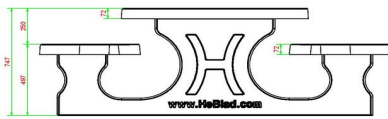

Picnic table Standard Oval Anthracite-Concrete

Product code: PS.STAB.OV

Concrete table with oval concrete seats.
Because of the oval shape a table to be able to chat in a group.

The entire set is made of colored concrete. This means that the anthracite color is not created by painting, but the concrete is also colored anthracite inside.
Thanks to this method of colors, the concrete look of a concrete table has been retained.

HeBlad
www.HeBlad.com
PS.STAB.OV
± 950 KG.

Specifications Picnic table Standard Oval Anthracite-Concrete

Product code	PS.STAB.OV	Seat height	50 cm
Colour	Anthracite concrete	Material seat	Beton
Dimensions (L x W x H)	211 x 205 x 75 cm	Distance legs	110 cm (center to center)
Dimensions tabletop (L x W)	205 x 110 cm	Weight	950 kg
Tabletop thickness	7 cm	Number of seats	8

Related products 75 cm

PS.ST.OV

PS.STA.OV

PS.DLAB.OV

OP.PS.AB

PS.STAB.XL