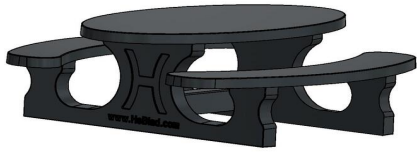

Picnic table Standard Oval Anthracite-Concrete

Product code: PS.STAB.OV

Concrete table with oval concrete seats.
Because of the oval shape a table to be able to chat in a group.

The entire set is made of colored concrete. This means that the anthracite color is not created by painting, but the concrete is also colored anthracite inside.
Thanks to this method of colors, the concrete look of a concrete table has been retained.

HeBlad
www.HeBlad.com
PS.STAB.OV
± 950 KG.

Specifications Picnic table Standard Oval Anthracite-Concrete

Product code	PS.STAB.OV	Seat height	50 cm
Colour	Anthracite concrete	Material seat	Beton
Dimensions (L x W x H)	211 x 205 x 75 cm	Distance legs	110 cm (center to center)
Dimensions tabletop (L x W)	205 x 110 cm	Weight	950 kg
Tabletop thickness	7 cm	Number of seats	8

Related products 75 cm

PS.ST.OV

PS.STA.OV

PS.DLAB.OV

OP.PS.AB

PS.STAB.XL