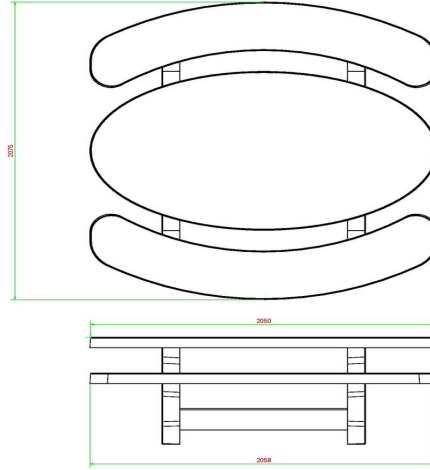

HeBlad
www.HeBlad.com
PS.STAB.OV
± 950 KG.

Specifications Picnic table Standard Oval Anthracite-Concrete

Product code	PS.STAB.OV	Seat height	50 cm
Colour	Anthracite concrete	Material seat	Beton
Dimensions (L x W x H)	211 x 205 x 75 cm	Distance legs	110 cm (center to center)
Dimensions tabletop (L x W)	205 x 110 cm	Weight	950 kg
Tabletop thickness	7 cm	Number of seats	8

Related products 75 cm