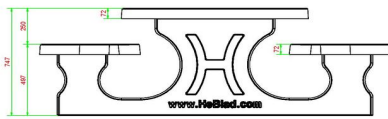

HeBlad
www.HeBlad.com
PS.STAB.OV
± 950 KG.

Specifications Picnic table Standard Oval Anthracite-Concrete

Product code	PS.STAB.OV	Seat height	50 cm
Colour	Anthracite concrete	Material seat	Beton
Dimensions (L x W x H)	211 x 205 x 75 cm	Distance legs	110 cm (center to center)
Dimensions tabletop (L x W)	205 x 110 cm	Weight	950 kg
Tabletop thickness	7 cm	Number of seats	8

Related products 75 cm