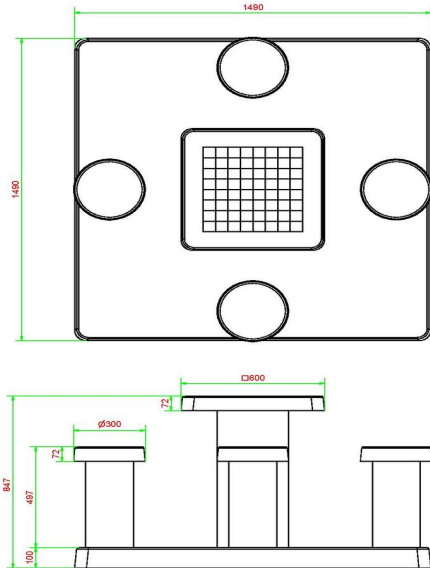

HeBlad
www.HeBlad.com
GT.CH.AB4
± 900 KG.

Specifications Chess Table Anthracite-Concrete (4P)

Product code	GT.CH.AB4	Height tabletop	75 cm
Colour	Anthracite concrete	Seat height	50 cm
Dimensions (L x W x H)	149 x 149 x 85 cm	Dimensions base plate (L x W x H)	149 x 149 x 10 cm
Dimensions tabletop (L x W)	60 x 60 cm	Weight	900 kg
Tabletop thickness	7 cm		

Related products