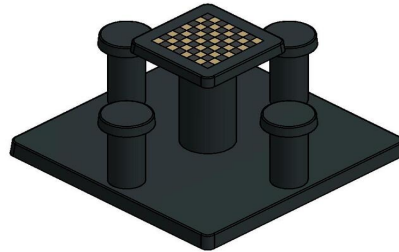

HeBlad
www.HeBlad.com
GT.CH.AB4
± 900 KG.

Specifications Chess Table Anthracite-Concrete (4P)

Product code	GT.CH.AB4	Height tabletop	75 cm
Colour	Anthracite concrete	Seat height	50 cm
Dimensions (L x W x H)	149 x 149 x 85 cm	Dimensions base plate (L x W x H)	149 x 149 x 10 cm
Dimensions tabletop (L x W)	60 x 60 cm	Weight	900 kg
Tabletop thickness	7 cm		

Related products