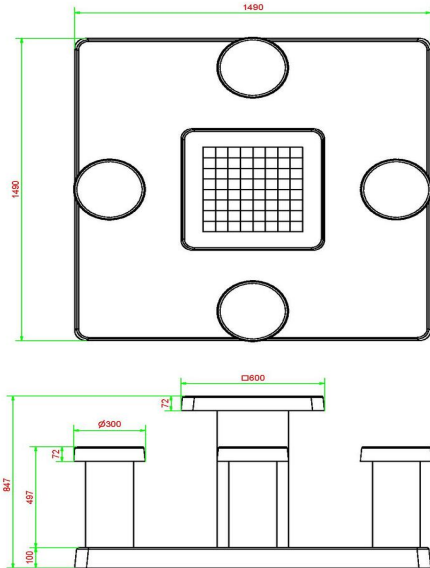

Chess Table Anthracite-Concrete (4P)

Product code: GT.CH.AB4

With a top of 60 x 60 cm, in which the chess field is integrated, and four seats, this chess table is, in addition to a game of chess, also very suitable for a pleasant meeting outdoors. Use the two extra seats to teach others how to play chess or pour a nice drink and use the chess table as a regular outdoor table.

Please contact us

Our professionals at HeBlad are happy to tell you more about the specifications of our products and can accurately estimate the possibilities at your location.

Tips:

- The base plate is 149 x 149 cm. By removing 5x5 paving stones from the schoolyard, a space of 150 x 150 cm is created. The bottom plate of the chess table fits perfectly into this.
- If you want to place the table in a park or lawn, the surface can be excavated so that the base plate can be placed there, at cutting height.

* When ordering one chess bench you will receive 1 set of chess pieces for free.

HeBlad
www.HeBlad.com
GT.CH.AB4
± 900 KG.

Specifications Chess Table Anthracite-Concrete (4P)

Product code	GT.CH.AB4	Height tabletop	75 cm
Colour	Anthracite concrete	Seat height	50 cm
Dimensions (L x W x H)	149 x 149 x 85 cm	Dimensions base plate (L x W x H)	149 x 149 x 10 cm
Dimensions tabletop (L x W)	60 x 60 cm	Weight	900 kg
Tabletop thickness	7 cm		