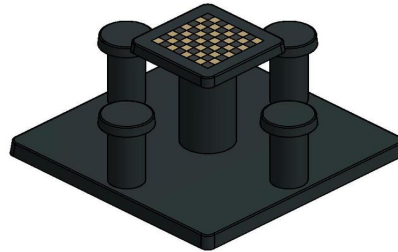

HeBlad
www.HeBlad.com
GT.CH.AB4
± 900 KG.

Specifications Chess Table Anthracite-Concrete (4P)

Product code	GT.CH.AB4	Height tabletop	75 cm
Colour	Anthracite concrete	Seat height	50 cm
Dimensions (L x W x H)	149 x 149 x 85 cm	Dimensions base plate (L x W x H)	149 x 149 x 10 cm
Dimensions tabletop (L x W)	60 x 60 cm	Weight	900 kg
Tabletop thickness	7 cm		

Related products