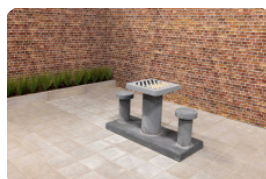

HeBlad
www.HeBlad.com
GT.CH.AB4
± 900 KG.

Specifications Chess Table Anthracite-Concrete (4P)

Product code	GT.CH.AB4	Height tabletop	75 cm
Colour	Anthracite concrete	Seat height	50 cm
Dimensions (L x W x H)	149 x 149 x 85 cm	Dimensions base plate (L x W x H)	149 x 149 x 10 cm
Dimensions tabletop (L x W)	60 x 60 cm	Weight	900 kg
Tabletop thickness	7 cm		

Related products

GT.CK.AB2