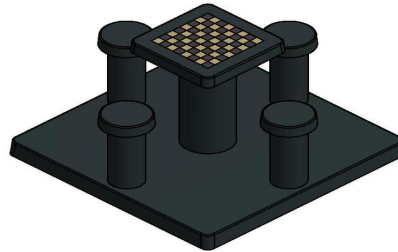

Concrete outdoor chess table for 4 people

Due to the weather resistance and beautiful flamed appearance of anthracite concrete, this chess table is a subtle addition to your garden, city park or schoolyard. Thanks to the base plate of 149 x 149 cm, this anthracite concrete chess table for 4 people can always be placed solidly and incredibly sturdy in all outdoor areas. Always consider the delivery conditions or contact us and we will discuss your options.

Combine the chess table with other concrete game tables and benches

You love chess, your environment is excited by the game of chess or you want to make others enthusiastic about this mind sport. Invite the public and let them take a seat on the benches of HeBlad. Combine this game table with other game tables such as a concrete checkers table or ludo table. And of course don't forget our popular concrete table tennis table!

Please contact us

Our professionals at HeBlad are happy to tell you more about the specifications of our products and can accurately estimate the possibilities at your location.

Tips:

- The base plate is 149 x 149 cm. By removing 5x5 paving stones from the schoolyard, a space of 150 x 150 cm is created. The bottom plate of the chess table fits perfectly into this.
- If you want to place the table in a park or lawn, the surface can be excavated so that the base plate can be placed there, at cutting height.

* When ordering one chess bench you will receive 1 set of chess pieces for free.

HeBlad
www.HeBlad.com
GT.CH.AB4
± 900 KG.

Specifications Chess Table Anthracite-Concrete (4P)

Product code	GT.CH.AB4	Height tabletop	75 cm
Colour	Anthracite concrete	Seat height	50 cm
Dimensions (L x W x H)	149 x 149 x 85 cm	Dimensions base plate (L x W x H)	149 x 149 x 10 cm
Dimensions tabletop (L x W)	60 x 60 cm	Weight	900 kg
Tabletop thickness	7 cm		