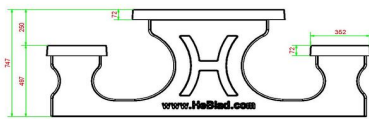

Specifications of Picnic Set Standard

The picnic sets from HeBlad have the perfect seat height of 50 cm and the ideal table height of 75 cm. The size of the complete set is 180 x 192 x 75 cm and it has a weight of 905 kg. Because the anthracite colour is incorporated into the concrete, the colour will always remain beautiful, even in the case of damage. Weather and vandalism have no influence on this picnic set, which makes it ideal for years of intensive outdoor use and can easily be placed in an unattended location.

HeBlad
www.HeBlad.com
PS.ST.AB
± 905 KG.

Specifications Picnic table Standard Anthracite-Concrete

Product code	PS.ST.AB	Seat height	50 cm
Colour	Anthracite concrete	Material seat	Beton
Dimensions (L x W x H)	180 x 192 x 75 cm	Distance legs	111 cm (center to center)
Dimensions tabletop (L x W)	180 x 90 cm	Weight	905 kg
Tabletop thickness	7 cm	Number of seats	8