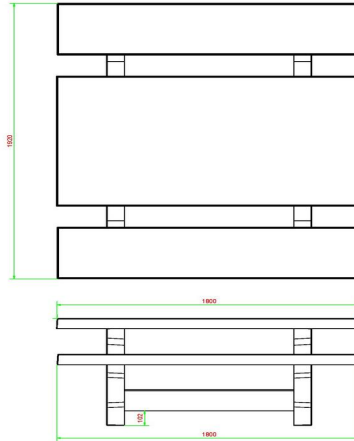

Specifications of Picnic Set Standard

The picnic sets from HeBlad have the perfect seat height of 50 cm and the ideal table height of 75 cm. The size of the complete set is 180 x 192 x 75 cm and it has a weight of 905 kg. Because the anthracite colour is incorporated into the concrete, the colour will always remain beautiful, even in the case of damage. Weather and vandalism have no influence on this picnic set, which makes it ideal for years of intensive outdoor use and can easily be placed in an unattended location.

HeBlad
www.HeBlad.com
PS.ST.AB
± 905 KG.

Specifications Picnic table Standard Anthracite-Concrete

Product code	PS.ST.AB	Seat height	50 cm
Colour	Anthracite concrete	Material seat	Beton
Dimensions (L x W x H)	180 x 192 x 75 cm	Distance legs	111 cm (center to center)
Dimensions tabletop (L x W)	180 x 90 cm	Weight	905 kg
Tabletop thickness	7 cm	Number of seats	8