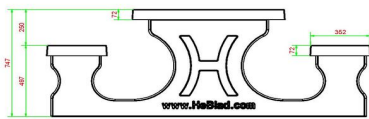

Picnic table Standard Anthracite-Concrete

Product code: PS.ST.AB

This concrete table is equipped with concrete benches.

The entire set is made of colored concrete. This means that the anthracite color is not created by painting, but the concrete is also colored anthracite inside.

Thanks to this method of colors, the concrete look of a concrete table has been retained.

HeBlad
www.HeBlad.com
PS.ST.AB
± 905 KG.

Specifications Picnic table Standard Anthracite-Concrete

Product code	PS.ST.AB	Seat height	50 cm
Colour	Anthracite concrete	Material seat	Beton
Dimensions (L x W x H)	180 x 192 x 75 cm	Distance legs	111 cm (center to center)
Dimensions tabletop (L x W)	180 x 90 cm	Weight	905 kg
Tabletop thickness	7 cm	Number of seats	8

Related products 75 cm

PS.ST

PS.ST.A

PS.DLAB

OP.PS.AB

PS.STAB.OV