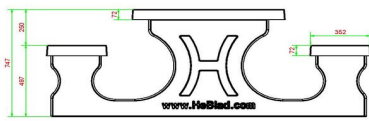

Specifications of Picnic Set Standard

The picnic sets from HeBlad have the perfect seat height of 50 cm and the ideal table height of 75 cm. The size of the complete set is 180 x 192 x 75 cm and it has a weight of 905 kg. Because the anthracite colour is incorporated into the concrete, the colour will always remain beautiful, even in the case of damage. Weather and vandalism have no influence on this picnic set, which makes it ideal for years of intensive outdoor use and can easily be placed in an unattended location.

HeBlad
www.HeBlad.com
PS.ST.AB
± 905 KG.

Specifications Picnic table Standard Anthracite-Concrete

Product code	PS.ST.AB	Seat height	50 cm
Colour	Anthracite concrete	Material seat	Beton
Dimensions (L x W x H)	180 x 192 x 75 cm	Distance legs	111 cm (center to center)
Dimensions tabletop (L x W)	180 x 90 cm	Weight	905 kg
Tabletop thickness	7 cm	Number of seats	8