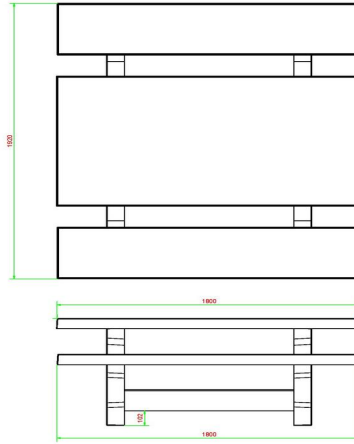

Specifications of Picnic Set Standard

The picnic sets from HeBlad have the perfect seat height of 50 cm and the ideal table height of 75 cm. The size of the complete set is 180 x 192 x 75 cm and it has a weight of 905 kg. Because the anthracite colour is incorporated into the concrete, the colour will always remain beautiful, even in the case of damage. Weather and vandalism have no influence on this picnic set, which makes it ideal for years of intensive outdoor use and can easily be placed in an unattended location.

HeBlad
www.HeBlad.com
PS.ST.AB
± 905 KG.

Specifications Picnic table Standard Anthracite-Concrete

Product code	PS.ST.AB	Seat height	50 cm
Colour	Anthracite concrete	Material seat	Beton
Dimensions (L x W x H)	180 x 192 x 75 cm	Distance legs	111 cm (center to center)
Dimensions tabletop (L x W)	180 x 90 cm	Weight	905 kg
Tabletop thickness	7 cm	Number of seats	8