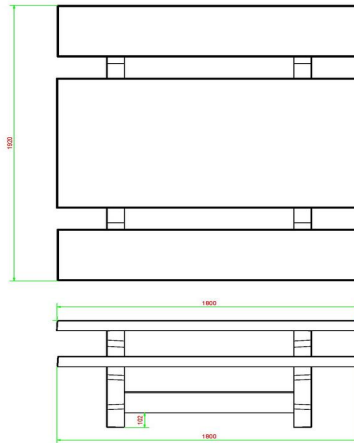

Picnic table Standard Anthracite-Concrete

Product code: PS.ST.AB

This concrete table is equipped with concrete benches.

The entire set is made of colored concrete. This means that the anthracite color is not created by painting, but the concrete is also colored anthracite inside.

Thanks to this method of colors, the concrete look of a concrete table has been retained.

HeBlad
www.HeBlad.com
PS.ST.AB
± 905 KG.

Specifications Picnic table Standard Anthracite-Concrete

Product code	PS.ST.AB	Seat height	50 cm
Colour	Anthracite concrete	Material seat	Beton
Dimensions (L x W x H)	180 x 192 x 75 cm	Distance legs	111 cm (center to center)
Dimensions tabletop (L x W)	180 x 90 cm	Weight	905 kg
Tabletop thickness	7 cm	Number of seats	8

Related products 75 cm

PS.ST

PS.ST.A

PS.DLAB

OP.PS.AB

PS.STAB.OV