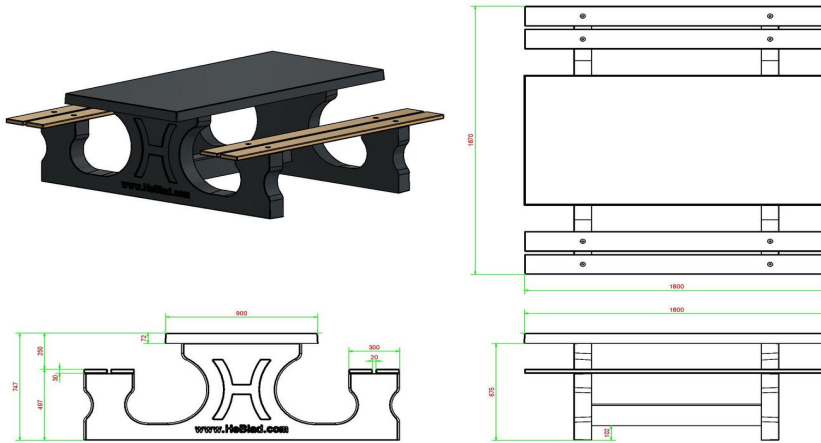

Picnic table DeLuxe Anthracite-Concrete

Product code: PS.DL.AB

Table is suitable for 4 adults. Ideal for public space. Because of the weight, the table stays in place for years.
The seats are made from very durable pressed bamboo.

The entire set is made of colored concrete. This means that the anthracite color is not created by painting, but the concrete is also colored anthracite inside.
Thanks to this method of colors, the concrete look of a concrete table has been retained.

HeBlad
www.HeBlad.com
PS.DL.AB
± 720 KG.

Specifications Picnic table DeLuxe Anthracite-Concrete

Product code	PS.DL.AB	Seat height	50 cm
Colour	Anthracite concrete	Material seat	Bamboo
Dimensions (L x W x H)	180 x 187 x 75 cm	Distance legs	111 cm (center to center)
Dimensions tabletop (L x W)	180 x 90 cm	Weight	720 kg
Tabletop thickness	7 cm	Number of seats	8