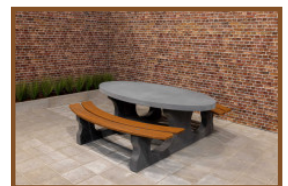

PS.DLAB.OV