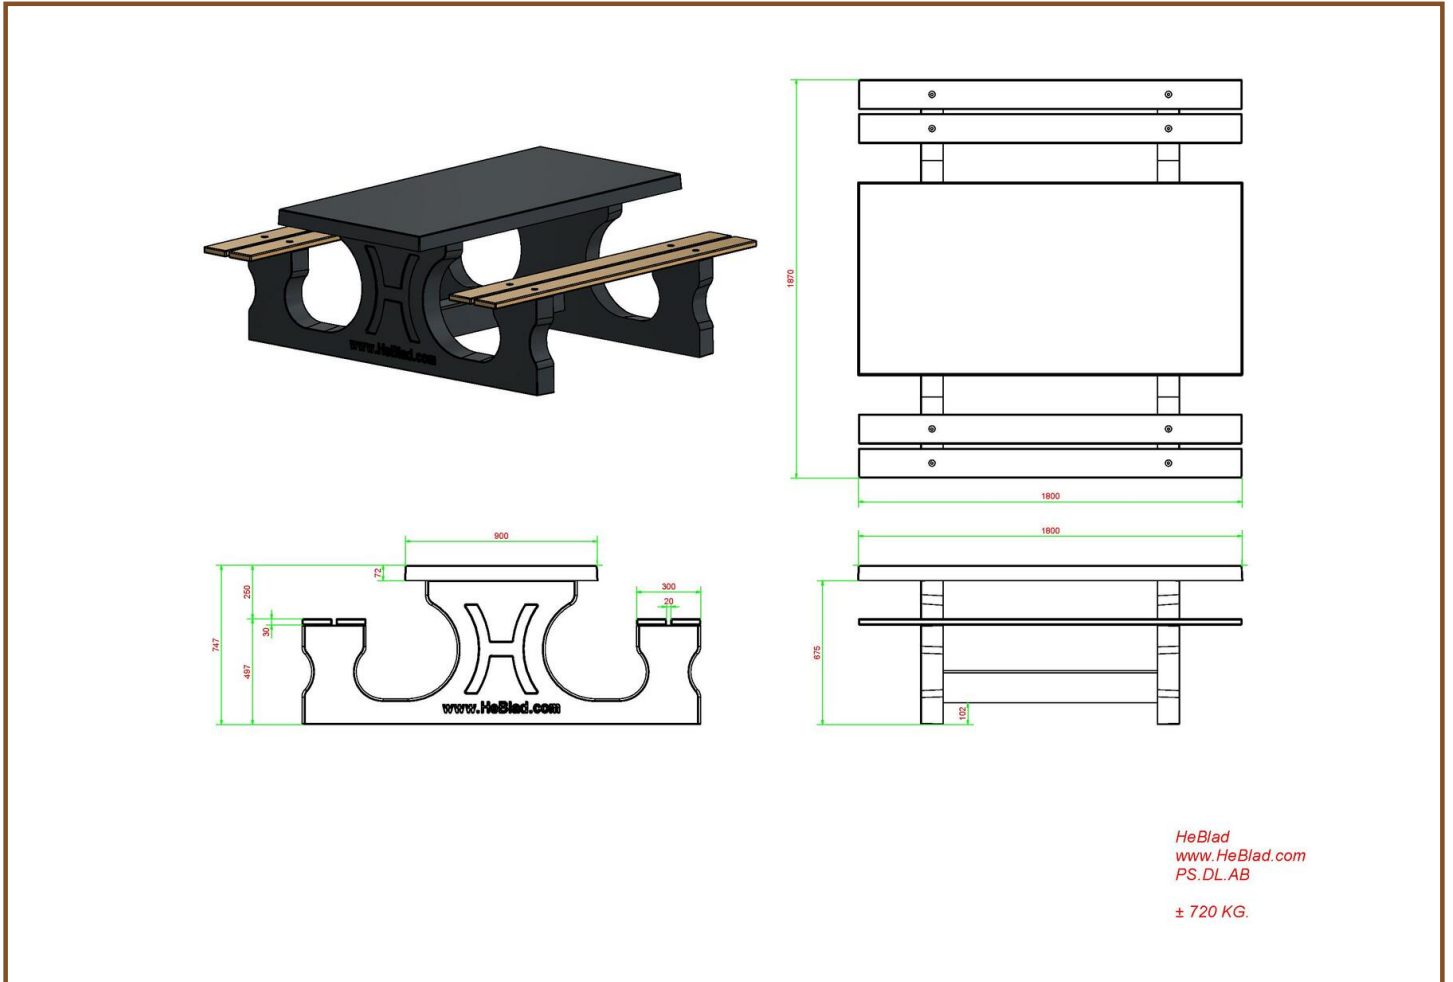

Picnic table DeLuxe Anthracite-Concrete

Product code: PS.DL.AB

Table is suitable for 4 adults. Ideal for public space. Because of the weight, the table stays in place for years.
The seats are made from very durable pressed bamboo.

The entire set is made of colored concrete. This means that the anthracite color is not created by painting, but the concrete is also colored anthracite inside.
Thanks to this method of colors, the concrete look of a concrete table has been retained.

Specifications Picnic table DeLuxe Anthracite-Concrete

Product code	PS.DL.AB	Seat height	50 cm
Colour	Anthracite concrete	Material seat	Bamboo
Dimensions (L x W x H)	180 x 187 x 75 cm	Distance legs	111 cm (center to center)
Dimensions tabletop (L x W)	180 x 90 cm	Weight	720 kg
Tabletop thickness	7 cm	Number of seats	8
Height tabletop	75 cm		