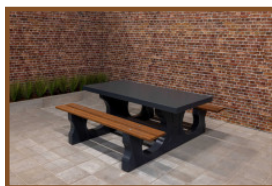

Specifications Picnic table DeLuxe Anthracite-Concrete

Product code	PS.DL.AB	Seat height	50 cm
Colour	Anthracite concrete	Material seat	Bamboo
Dimensions (L x W x H)	180 x 187 x 75 cm	Distance legs	111 cm (center to center)
Dimensions tabletop (L x W)	180 x 90 cm	Weight	720 kg
Tabletop thickness	7 cm	Number of seats	8
Height tabletop	75 cm		

Related products

PS.DL.A