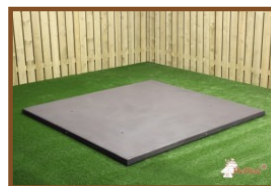

Specifications Picnic table DeLuxe Anthracite-Concrete

Product code	PS.DL.AB	Seat height	50 cm
Colour	Anthracite concrete	Material seat	Bamboo
Dimensions (L x W x H)	180 x 187 x 75 cm	Distance legs	111 cm (center to center)
Dimensions tabletop (L x W)	180 x 90 cm	Weight	720 kg
Tabletop thickness	7 cm	Number of seats	8
Height tabletop	75 cm		

Related products

OP.PS.AB