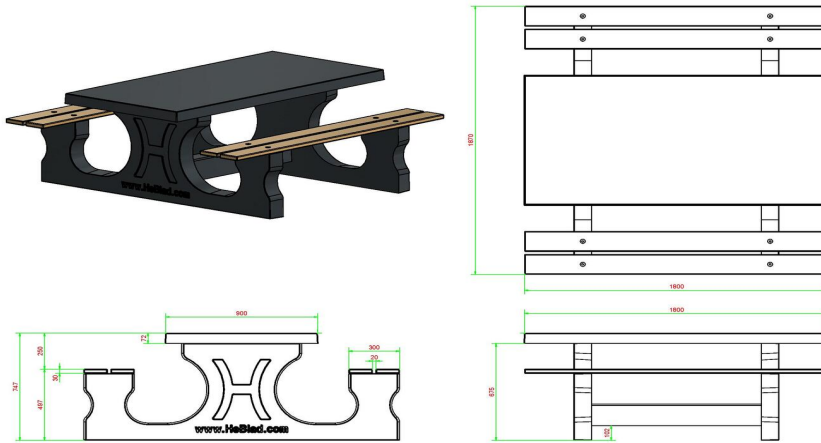

The bamboo seats of the benches provide extra comfort for the four to six seats, without affecting the lifespan of the picnic set.

Specifications of the picnic set DeLuxe Anthracite Concrete

How big is a picnic set? The DeLuxe picnic sets from HeBlad have the total dimensions of 180 x 187 x 75 cm, with the table top measuring 180 x 90 cm. The height of the table is 75 cm and the seat height of the benches is 50 cm. Proven to be the ideal height to sit comfortably. The total weight of the DeLuxe anthracite concrete picnic set is 720 kg and the set is made from one piece of anthracite-coloured concrete. If the set is unexpectedly damaged, the anthracite colour will be retained, since the material is the same colour as the exterior. Did you know that you always receive an attractive discount when ordering multiple products from HeBlad? Definitely worth contacting us or requesting a quote immediately.

HeBlad
www.HeBlad.com
PS.DL.AB
± 720 KG.

Specifications Picnic table DeLuxe Anthracite-Concrete

Product code	PS.DL.AB	Seat height	50 cm
Colour	Anthracite concrete	Material seat	Bamboo
Dimensions (L x W x H)	180 x 187 x 75 cm	Distance legs	111 cm (center to center)
Dimensions tabletop (L x W)	180 x 90 cm	Weight	720 kg
Tabletop thickness	7 cm	Number of seats	8