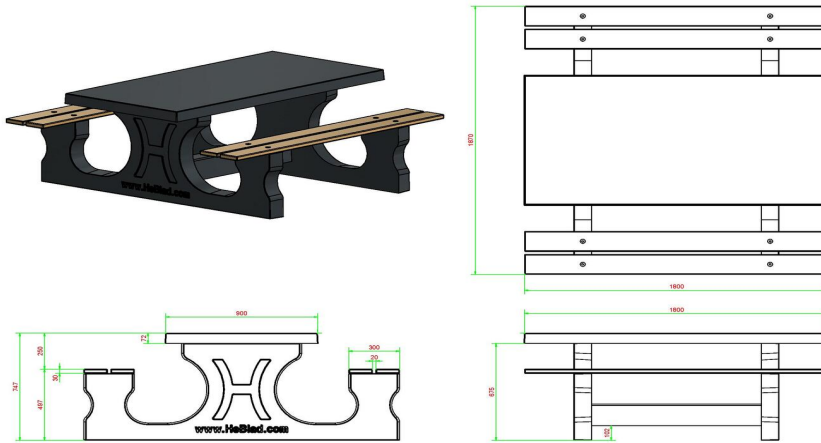

The bamboo seats of the benches provide extra comfort for the four to six seats, without affecting the lifespan of the picnic set.

Specifications of the picnic set DeLuxe Anthracite Concrete

How big is a picnic set? The DeLuxe picnic sets from HeBlad have the total dimensions of 180 x 187 x 75 cm, with the tabletop measuring 180 x 90 cm. The height of the table is 75 cm and the seat height of the benches is 50 cm. Proven to be the ideal height to sit comfortably. The total weight of the DeLuxe anthracite concrete picnic set is 720 kg and the set is made from one piece of anthracite-coloured concrete. If the set is unexpectedly damaged, the anthracite colour will be retained, since the material is the same colour as the exterior. Did you know that you always receive an attractive discount when ordering multiple products from HeBlad? Definitely worth contacting us or requesting a quote immediately.

HeBlad
www.HeBlad.com
PS.DL.AB
± 720 KG.

Specifications Picnic table DeLuxe Anthracite-Concrete

Product code	PS.DL.AB	Seat height	50 cm
Colour	Anthracite concrete	Material seat	Bamboo
Dimensions (L x W x H)	180 x 187 x 75 cm	Distance legs	111 cm (center to center)
Dimensions tabletop (L x W)	180 x 90 cm	Weight	720 kg
Tabletop thickness	7 cm	Number of seats	8