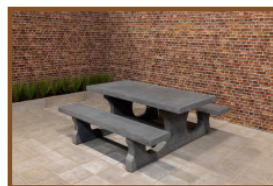

Specifications Picnic table DeLuxe Anthracite-Concrete

Product code	PS.DL.AB	Seat height	50 cm
Colour	Anthracite concrete	Material seat	Bamboo
Dimensions (L x W x H)	180 x 187 x 75 cm	Distance legs	111 cm (center to center)
Dimensions tabletop (L x W)	180 x 90 cm	Weight	720 kg
Tabletop thickness	7 cm	Number of seats	8
Height tabletop	75 cm		

Related products

PS.ST.AB