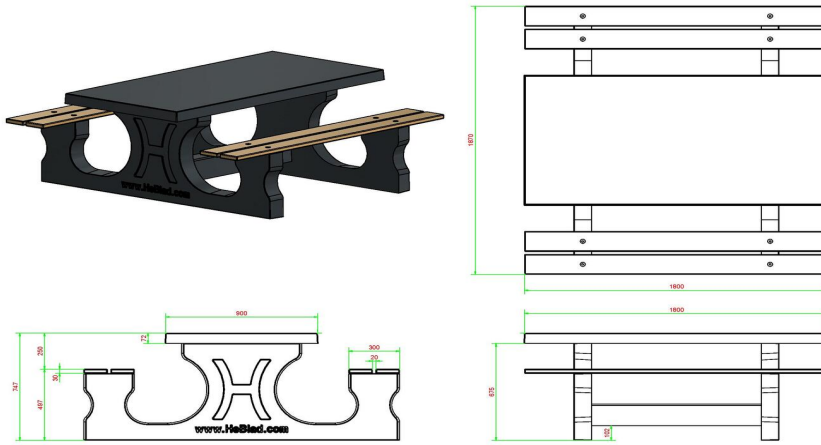

The bamboo seats of the benches provide extra comfort for the four to six seats, without affecting the lifespan of the picnic set.

Specifications of the picnic set DeLuxe Anthracite Concrete

How big is a picnic set? The DeLuxe picnic sets from HeBlad have the total dimensions of 180 x 187 x 75 cm, with the tabletop measuring 180 x 90 cm. The height of the table is 75 cm and the seat height of the benches is 50 cm. Proven to be the ideal height to sit comfortably. The total weight of the DeLuxe anthracite concrete picnic set is 720 kg and the set is made from one piece of anthracite-coloured concrete. If the set is unexpectedly damaged, the anthracite colour will be retained, since the material is the same colour as the exterior. Did you know that you always receive an attractive discount when ordering multiple products from HeBlad? Definitely worth contacting us or requesting a quote immediately.

HeBlad
www.HeBlad.com
PS.DL.AB
± 720 KG.

Specifications Picnic table DeLuxe Anthracite-Concrete

Product code	PS.DL.AB	Seat height	50 cm
Colour	Anthracite concrete	Material seat	Bamboo
Dimensions (L x W x H)	180 x 187 x 75 cm	Distance legs	111 cm (center to center)
Dimensions tabletop (L x W)	180 x 90 cm	Weight	720 kg
Tabletop thickness	7 cm	Number of seats	8