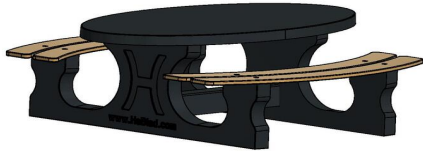

HeBlad
www.HeBlad.com
PS.DLAB.OV
± 750 KG.

Specifications Picnic table DeLuxe Oval Anthracite-Concrete

Product code	PS.DLAB.OV	Seat height	50 cm
Colour	Anthracite concrete	Material seat	Bamboo
Dimensions (L x W x H)	211 x 205 x 75 cm	Distance legs	110 cm (center to center)
Dimensions tabletop (L x W)	205 x 110 cm	Weight	750 kg
Tabletop thickness	7 cm	Number of seats	8

Related products 75 cm