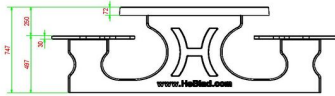

Picnic table DeLuxe Oval Anthracite-Concrete

Product code: PS.DLAB.OV

You can catch up on this picnic set in a round.
The bamboo seats also give a comfortable feeling to sit on during the winter.

The entire set is made of colored concrete. This means that the anthracite color is not created by painting, but the concrete is also colored anthracite inside.
Thanks to this method of colors, the concrete look of a concrete table has been retained.

HeBlad
www.HeBlad.com
PS.DLAB.OV
± 750 KG.

Specifications Picnic table DeLuxe Oval Anthracite-Concrete

Product code	PS.DLAB.OV	Seat height	50 cm
Colour	Anthracite concrete	Material seat	Bamboo
Dimensions (L x W x H)	211 x 205 x 75 cm	Distance legs	110 cm (center to center)
Dimensions tabletop (L x W)	205 x 110 cm	Weight	750 kg
Tabletop thickness	7 cm	Number of seats	8

Related products 75 cm

PS.DL.OV

PS.DL.A

PS.STAB.OV

OP.PS.AB

PS.DLAB.RT