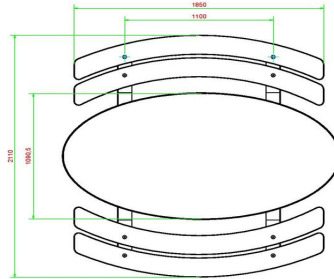

Picnic table DeLuxe Oval Anthracite-Concrete

Product code: PS.DLAB.OV

You can catch up on this picnic set in a round.
The bamboo seats also give a comfortable feeling to sit on during the winter.

The entire set is made of colored concrete. This means that the anthracite color is not created by painting, but the concrete is also colored anthracite inside.
Thanks to this method of colors, the concrete look of a concrete table has been retained.

HeBlad
www.HeBlad.com
PS.DLAB.OV
± 750 KG.

Specifications Picnic table DeLuxe Oval Anthracite-Concrete

Product code	PS.DLAB.OV	Seat height	50 cm
Colour	Anthracite concrete	Material seat	Bamboo
Dimensions (L x W x H)	211 x 205 x 75 cm	Distance legs	110 cm (center to center)
Dimensions tabletop (L x W)	205 x 110 cm	Weight	750 kg
Tabletop thickness	7 cm	Number of seats	8

Related products 75 cm

PS.DL.OV

PS.DL.A

PS.STAB.OV

OP.PS.AB

PS.DLAB.RT