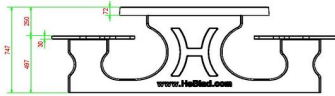

HeBlad
www.HeBlad.com
PS.DLAB.OV
± 750 KG.

Specifications Picnic table DeLuxe Oval Anthracite-Concrete

Product code	PS.DLAB.OV	Seat height	50 cm
Colour	Anthracite concrete	Material seat	Bamboo
Dimensions (L x W x H)	211 x 205 x 75 cm	Distance legs	110 cm (center to center)
Dimensions tabletop (L x W)	205 x 110 cm	Weight	750 kg
Tabletop thickness	7 cm	Number of seats	8

Related products 75 cm