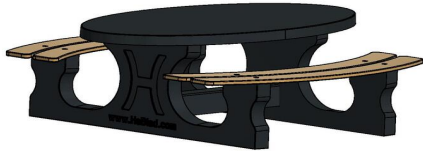

Picnic table DeLuxe Oval Anthracite-Concrete

Product code: PS.DLAB.OV

You can catch up on this picnic set in a round.
The bamboo seats also give a comfortable feeling to sit on during the winter.

The entire set is made of colored concrete. This means that the anthracite color is not created by painting, but the concrete is also colored anthracite inside.
Thanks to this method of colors, the concrete look of a concrete table has been retained.

HeBlad
www.HeBlad.com
PS.DLAB.OV
± 750 KG.

Specifications Picnic table DeLuxe Oval Anthracite-Concrete

Product code	PS.DLAB.OV	Seat height	50 cm
Colour	Anthracite concrete	Material seat	Bamboo
Dimensions (L x W x H)	211 x 205 x 75 cm	Distance legs	110 cm (center to center)
Dimensions tabletop (L x W)	205 x 110 cm	Weight	750 kg
Tabletop thickness	7 cm	Number of seats	8