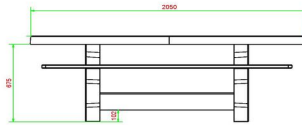

Picnic table DeLuxe Oval Anthracite-Concrete

Product code: PS.DLAB.OV

You can catch up on this picnic set in a round.
The bamboo seats also give a comfortable feeling to sit on during the winter.

The entire set is made of colored concrete. This means that the anthracite color is not created by painting, but the concrete is also colored anthracite inside.
Thanks to this method of colors, the concrete look of a concrete table has been retained.

HeBlad
www.HeBlad.com
PS.DLAB.OV
± 750 KG.

Specifications Picnic table DeLuxe Oval Anthracite-Concrete

Product code	PS.DLAB.OV	Seat height	50 cm
Colour	Anthracite concrete	Material seat	Bamboo
Dimensions (L x W x H)	211 x 205 x 75 cm	Distance legs	110 cm (center to center)
Dimensions tabletop (L x W)	205 x 110 cm	Weight	750 kg
Tabletop thickness	7 cm	Number of seats	8

Related products 75 cm

PS.DL.OV

PS.DL.A

PS.STAB.OV

OP.PS.AB

PS.DLAB.RT