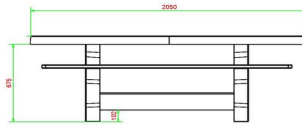

HeBlad
www.HeBlad.com
PS.DLAB.OV
± 750 KG.

Specifications Picnic table DeLuxe Oval Anthracite-Concrete

Product code	PS.DLAB.OV	Seat height	50 cm
Colour	Anthracite concrete	Material seat	Bamboo
Dimensions (L x W x H)	211 x 205 x 75 cm	Distance legs	110 cm (center to center)
Dimensions tabletop (L x W)	205 x 110 cm	Weight	750 kg
Tabletop thickness	7 cm	Number of seats	8

Related products 75 cm