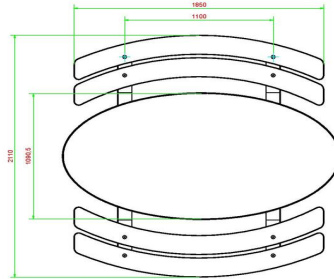

HeBlad
www.HeBlad.com
PS.DLAB.OV
± 750 KG.

Specifications Picnic table DeLuxe Oval Anthracite-Concrete

Product code	PS.DLAB.OV	Seat height	50 cm
Colour	Anthracite concrete	Material seat	Bamboo
Dimensions (L x W x H)	211 x 205 x 75 cm	Distance legs	110 cm (center to center)
Dimensions tabletop (L x W)	205 x 110 cm	Weight	750 kg
Tabletop thickness	7 cm	Number of seats	8

Related products 75 cm