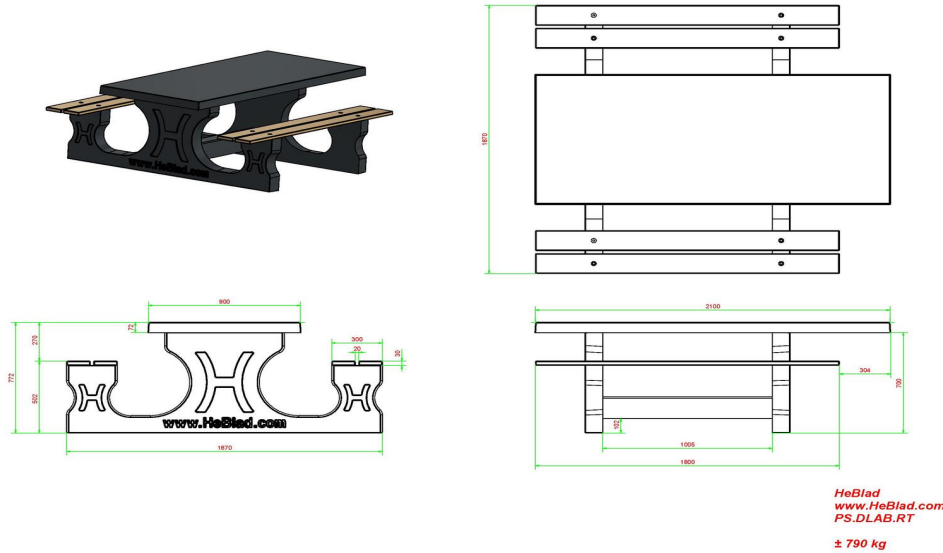

Picnic table DeLuxe Anthracite-Concrete Wheelchair accessible

Product code: PS.DLAB.RT

This picnic set accommodates a ninth person in a wheelchair, to take place at the end of the table.

Due to the extra height and extra length on one side, this table meets the standards for a wheelchair accessible picnic table.

The entire set is made of colored concrete. This means that the anthracite color is not created by painting, but the concrete is also colored anthracite inside. Thanks to this method of colors, the concrete look of a concrete table has been retained.

Specifications Picnic table DeLuxe Anthracite-Concrete Wheelchair accessible

Product code	PS.DLAB.RT	Seat height	50 cm
Colour	Anthracite concrete	Material seat	Bamboo
Dimensions (L x W x H)	210 x 187 x 77 cm	Distance legs	111 cm (center to center)
Dimensions tabletop (L x W)	210 x 90 cm	Weight	790 kg
Tabletop thickness	7 cm	Number of seats	7

Related products 77 cm

PS.DL.RT

PS.DLA.RT

PS.STAB.XL

OP.PS.AB

PS.DLAB