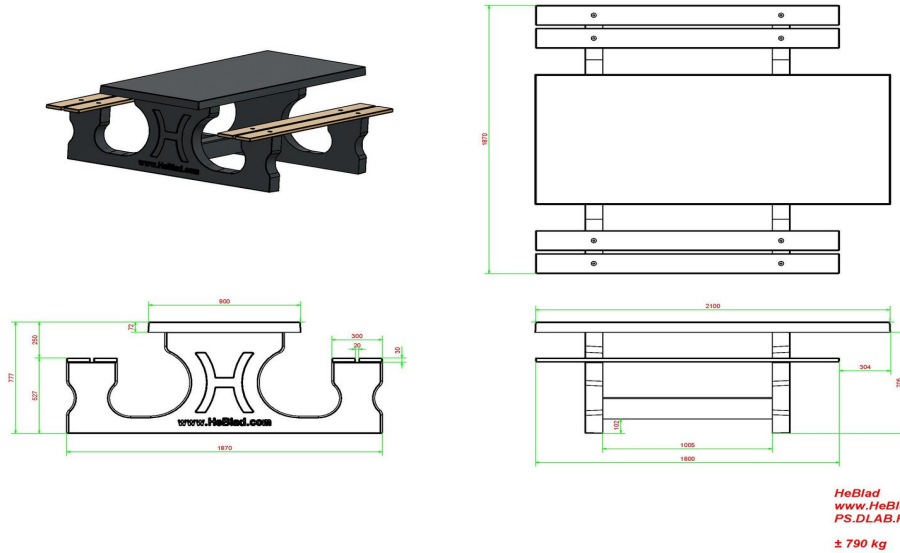

## Picnic table DeLuxe Anthracite-Concrete Wheelchair accessible

Product code: PS.DLAB.RT

This picnic set accommodates a ninth person in a wheelchair, to take place at the end of the table.

Due to the extra height and extra length on one side, this table meets the standards for a wheelchair accessible picnic table.

The entire set is made of colored concrete. This means that the anthracite color is not created by painting, but the concrete is also colored anthracite inside. Thanks to this method of colors, the concrete look of a concrete table has been retained.

## Specifications Picnic table DeLuxe Anthracite-Concrete Wheelchair accessible

Product code	PS.DLAB.RT	Seat height	50 cm
Colour	Anthracite concrete	Material seat	Bamboo
Dimensions (L x W x H)	210 x 187 x 77 cm	Distance legs	111 cm (center to center)
Dimensions tabletop (L x W)	210 x 90 cm	Weight	790 kg
Tabletop thickness	7 cm	Number of seats	7

### Related products 77 cm

PS.DL.RT

PS.DLA.RT

PS.STAB.XL

OP.PS.AB

PS.DLAB