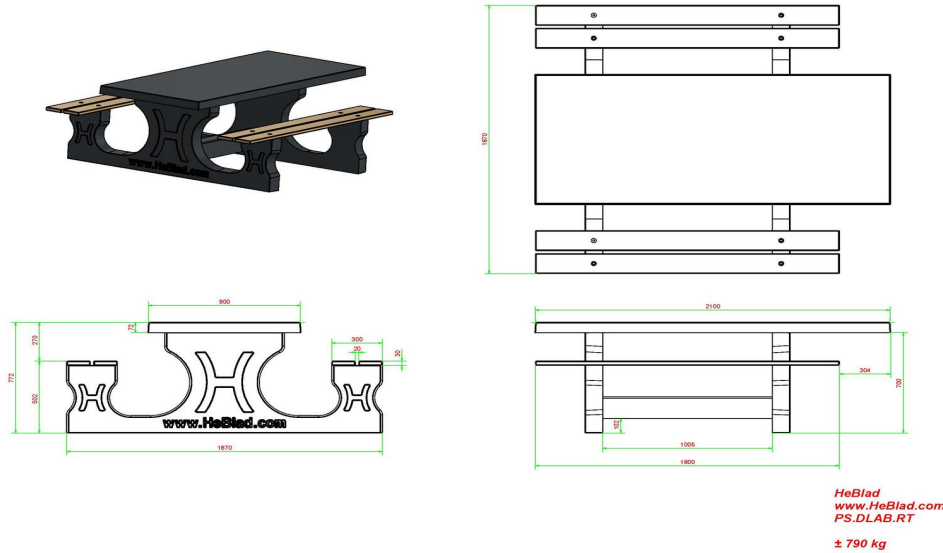

Can the picnic set be combined?

The standard oval picnic sets are a nice alternative to the solid and strong standard picnic sets, which are made from one piece of concrete. That same robust concrete is used in a graceful manner in a playful oval shape. This version gives that extra bit of chic to the picnic set. To provide space for many visitors at the same time, HeBlad has designed the standard XL picnic set. An eye-catcher

The base plate is always optional and must be ordered separately.

Specifications Picnic table DeLuxe Anthracite-Concrete Wheelchair accessible

Product code	PS.DLAB.RT	Seat height	50 cm
Colour	Anthracite concrete	Material seat	Bamboo
Dimensions (L x W x H)	210 x 187 x 77 cm	Distance legs	111 cm (center to center)
Dimensions tabletop (L x W)	210 x 90 cm	Weight	790 kg
Tabletop thickness	7 cm	Number of seats	7