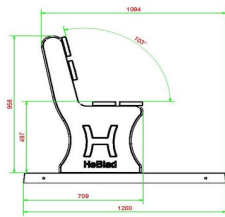

Park Bench with bottom plate Anthracite-Concrete

Product code: BB.PBAB.OP

This park bench coloured through and through in anthracite is ideal for communities and park management. The benches are eye pleasing and above all extremely strong through the solid construction of the heavy legs. Because these legs are moulded in one piece together with the bottom plate you get a hardening underneath the bench as well.

HeBlad
www.HeBlad.com
BB.PBAB.OP
gewicht ± 700 KG.

Specifications Park Bench with bottom plate Anthracite-Concrete

Product code	BB.PBAB.OP	Material seat	Bamboo
Colour	Anthracite concrete	Number of seats	4
Dimensions (L x W x H)	248 x 120 x 103 cm	Dimensions base plate (L x W x H)	1200 x 700 x 7 cm
Dimensions seat	180 x 30 cm	Finishing base plate	Anti-slip (window) profile
Seat height	49 cm	Weight	700 kg