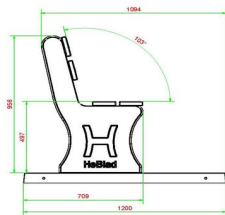

Delivery of the anthracite concrete park bench

Because almost all our products are available from stock, you can use your park bench within a couple of weeks after placing your order. We use a loading/unloading crane with a reach of up to five meters to deliver the park bench. If necessary, the remaining distance is covered by rolling with a pallet truck. If you are unsure whether you have the space for the crane, please contact HeBlad first so we can discuss the options for your location. You may also wish to regard the delivery conditions we've drafted.

HeBlad
www.HeBlad.com
BB.PBAB.OP
gewicht ± 700 KG.

Specifications Park Bench with bottom plate Anthracite-Concrete

Product code	BB.PBAB.OP	Material seat	Bamboo
Colour	Anthracite concrete	Number of seats	4
Dimensions (L x W x H)	248 x 120 x 103 cm	Dimensions base plate (L x W x H)	120 x 7 cm
Dimensions seat	180 x 30 cm	Finishing base plate	Anti-slip (window) profile
Seat height	49 cm	Weight	700 kg