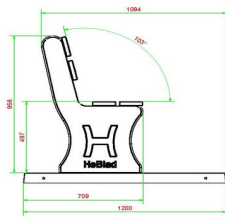

Park Bench with bottom plate Anthracite-Concrete

Product code: BB.PBAB.OP

This park bench coloured through and through in anthracite is ideal for communities and park management. The benches are eye pleasing and above all extremely strong through the solid construction of the heavy legs. Because these legs are moulded in one piece together with the bottom plate you get a hardening underneath the bench as well.

HeBlad
www.HeBlad.com
BB.PBAB.OP
gewicht ± 700 KG.

Specifications Park Bench with bottom plate Anthracite-Concrete

Product code	BB.PBAB.OP	Material seat	Bamboo
Colour	Anthracite concrete	Number of seats	4
Dimensions (L x W x H)	248 x 120 x 103 cm	Dimensions base plate (L x W x H)	1200 x 700 x 120 cm
Dimensions seat	180 x 30 cm	Finishing base plate	Anti-slip (window) profile
Seat height	49 cm	Weight	700 kg