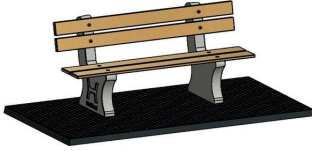

Park Bench with bottom plate Anthracite-Concrete

Product code: BB.PBAB.OP

This park bench coloured through and through in anthracite is ideal for communities and park management. The benches are eye pleasing and above all extremely strong through the solid construction of the heavy legs. Because these legs are moulded in one piece together with the bottom plate you get a hardening underneath the bench as well.

HeBlad
www.HeBlad.com
BB.PBAB.OP
gewicht ± 700 KG.

Specifications Park Bench with bottom plate Anthracite-Concrete

Product code	BB.PBAB.OP	Material seat	Bamboo
Colour	Anthracite concrete	Number of seats	4
Dimensions (L x W x H)	248 x 120 x 103 cm	Dimensions base plate (L x W x H)	1200 x 700 x 7 cm
Dimensions seat	180 x 30 cm	Finishing base plate	Anti-slip (window) profile
Seat height	49 cm	Weight	700 kg