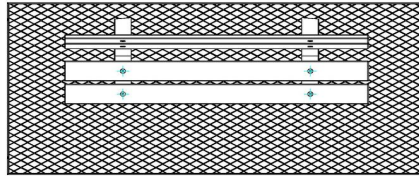

Park Bench with bottom plate Anthracite-Concrete

Product code: BB.PBAB.OP

This park bench coloured through and through in anthracite is ideal for communities and park management. The benches are eye pleasing and above all extremely strong through the solid construction of the heavy legs. Because these legs are moulded in one piece together with the bottom plate you get a hardening underneath the bench as well.

HeBlad
www.HeBlad.com
BB.PBAB.OP
gewicht ± 700 KG.

Specifications Park Bench with bottom plate Anthracite-Concrete

Product code	BB.PBAB.OP	Material seat	Bamboo
Colour	Anthracite concrete	Number of seats	4
Dimensions (L x W x H)	248 x 120 x 103 cm	Dimensions base plate (L x W x H)	1200 x 700 x 7 cm
Dimensions seat	180 x 30 cm	Finishing base plate	Anti-slip (window) profile
Seat height	49 cm	Weight	700 kg