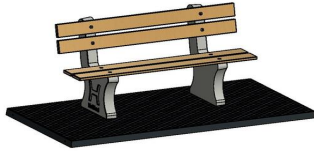

HeBlad
www.HeBlad.com
BB.PBAB.OP
gewicht ± 700 KG.

Specifications Park Bench with bottom plate Anthracite-Concrete

Product code	BB.PBAB.OP	Material seat	Bamboo
Colour	Anthracite concrete	Number of seats	4
Dimensions (L x W x H)	248 x 120 x 103 cm	Dimensions base plate (L x W x H)	120 x 7 cm
Dimensions seat	180 x 30 cm	Finishing base plate	Anti-slip (window) profile
Seat height	49 cm	Weight	700 kg

Related products 103 degrees