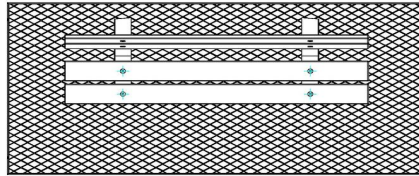

Park Bench with bottom plate Anthracite-Concrete

Product code: BB.PBAB.OP

This park bench coloured through and through in anthracite is ideal for communities and park management. The benches are eye pleasing and above all extremely strong through the solid construction of the heavy legs. Because these legs are moulded in one piece together with the bottom plate you get a hardening underneath the bench as well.

HeBlad
www.HeBlad.com
BB.PBAB.OP
gewicht ± 700 KG.

Specifications Park Bench with bottom plate Anthracite-Concrete

Product code	BB.PBAB.OP	Material seat	Bamboo
Colour	Anthracite concrete	Number of seats	4
Dimensions (L x W x H)	248 x 120 x 103 cm	Dimensions base plate (L x W x H)	1200 x 700 x 120 cm
Dimensions seat	180 x 30 cm	Finishing base plate	Anti-slip (window) profile
Seat height	49 cm	Weight	700 kg