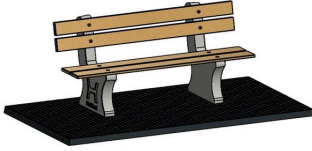

Park Bench with bottom plate Anthracite-Concrete

Product code: BB.PBAB.OP

This park bench coloured through and through in anthracite is ideal for communities and park management. The benches are eye pleasing and above all extremely strong through the solid construction of the heavy legs. Because these legs are moulded in one piece together with the bottom plate you get a hardening underneath the bench as well.

HeBlad
www.HeBlad.com
BB.PBAB.OP
gewicht ± 700 KG.

Specifications Park Bench with bottom plate Anthracite-Concrete

Product code	BB.PBAB.OP	Material seat	Bamboo
Colour	Anthracite concrete	Number of seats	4
Dimensions (L x W x H)	248 x 120 x 103 cm	Dimensions base plate (L x W x H)	1200 x 700 x 120 cm
Dimensions seat	180 x 30 cm	Finishing base plate	Anti-slip (window) profile
Seat height	49 cm	Weight	700 kg