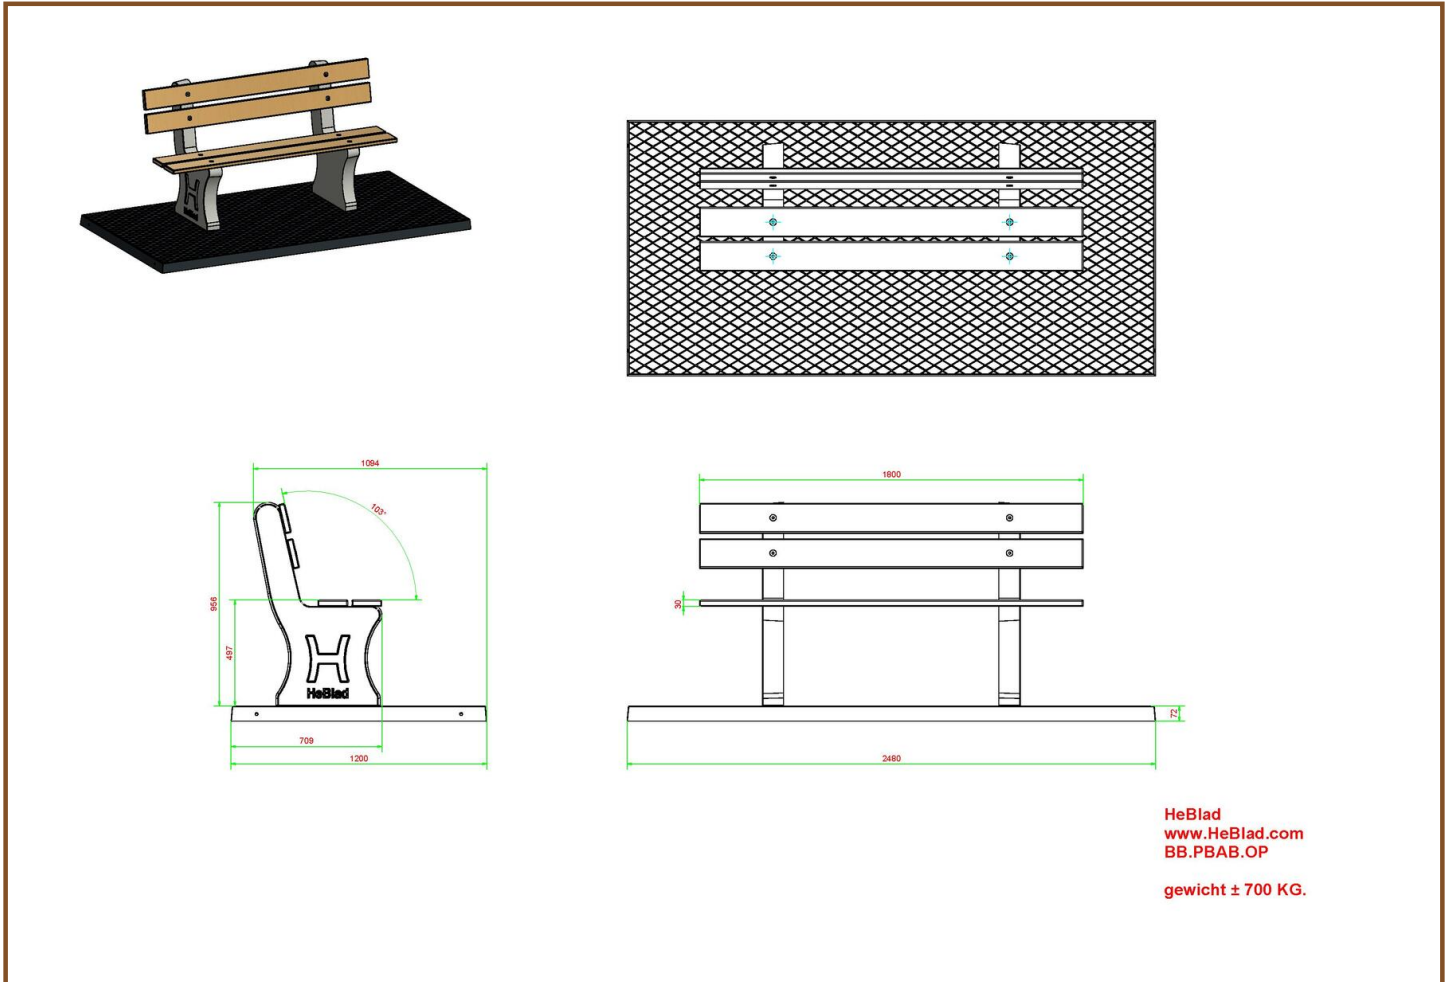

## **Park Bench with bottom plate Anthracite-Concrete**

Product code: BB.PBAB.OP

This park bench coloured through and through in anthracite is ideal for communities and park management. The benches are eye pleasing and above all extremely strong through the solid construction of the heavy legs. Because these legs are moulded in one piece together with the bottom plate you get a hardening underneath the bench as well.

## Specifications Park Bench with bottom plate Anthracite-Concrete

Product code	BB.PBAB.OP	Material seat	Bamboo
Colour	Anthracite concrete	Number of seats	4
Dimensions (L x W x H)	248 x 120 x 103 cm	Afmetingen onderplaat (L x B x H)	248 x 120 x 7 cm
Dimensions seat	180 x 30 cm	Afwerking onderplaat	Anti-slip (window) profile
Seat height	49 cm	Weight	650 kg
Seating corner	103 degrees		