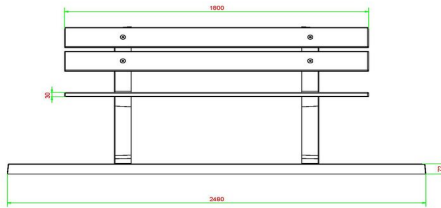

Park Bench with bottom plate Anthracite-Concrete

Product code: BB.PBAB.OP

This park bench coloured through and through in anthracite is ideal for communities and park management. The benches are eye pleasing and above all extremely strong through the solid construction of the heavy legs. Because these legs are moulded in one piece together with the bottom plate you get a hardening underneath the bench as well.

HeBlad
www.HeBlad.com
BB.PBAB.OP
gewicht ± 700 KG.

Specifications Park Bench with bottom plate Anthracite-Concrete

Product code	BB.PBAB.OP	Material seat	Bamboo
Colour	Anthracite concrete	Number of seats	4
Dimensions (L x W x H)	248 x 120 x 103 cm	Dimensions base plate (L x W x H)	1200 x 700 x 7 cm
Dimensions seat	180 x 30 cm	Finishing base plate	Anti-slip (window) profile
Seat height	49 cm	Weight	700 kg