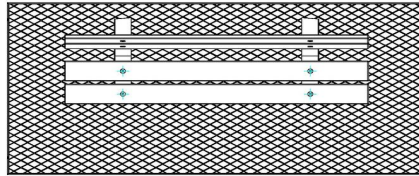

Delivery of the anthracite concrete park bench

Because almost all our products are available from stock, you can use your park bench within a couple of weeks after placing your order. We use a loading/unloading crane with a reach of up to five meters to deliver the park bench. If necessary, the remaining distance is covered by rolling with a pallet truck. If you are unsure whether you have the space for the crane, please contact HeBlad first so we can discuss the options for your location. You may also wish to regard the delivery conditions we've drafted.

HeBlad
www.HeBlad.com
BB.PBAB.OP
gewicht ± 700 KG.

Specifications Park Bench with bottom plate Anthracite-Concrete

Product code	BB.PBAB.OP	Material seat	Bamboo
Colour	Anthracite concrete	Number of seats	4
Dimensions (L x W x H)	248 x 120 x 103 cm	Dimensions base plate (L x W x H)	120 x 7 cm
Dimensions seat	180 x 30 cm	Finishing base plate	Anti-slip (window) profile
Seat height	49 cm	Weight	700 kg