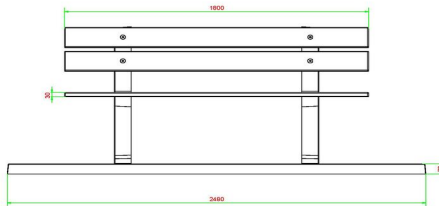

HeBlad
www.HeBlad.com
BB.PBAB.OP
gewicht ± 700 KG.

Specifications Park Bench with bottom plate Anthracite-Concrete

Product code	BB.PBAB.OP	Material seat	Bamboo
Colour	Anthracite concrete	Number of seats	4
Dimensions (L x W x H)	248 x 120 x 103 cm	Dimensions base plate (L x W x H)	120 x 7 cm
Dimensions seat	180 x 30 cm	Finishing base plate	Anti-slip (window) profile
Seat height	49 cm	Weight	700 kg