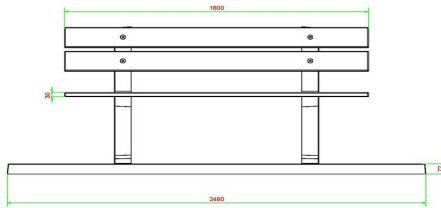

Park Bench with bottom plate Anthracite-Concrete

Product code: BB.PBAB.OP

This park bench coloured through and through in anthracite is ideal for communities and park management. The benches are eye pleasing and above all extremely strong through the solid construction of the heavy legs. Because these legs are moulded in one piece together with the bottom plate you get a hardening underneath the bench as well.

HeBlad
www.HeBlad.com
BB.PBAB.OP
gewicht ± 700 KG.

Specifications Park Bench with bottom plate Anthracite-Concrete

Product code	BB.PBAB.OP	Material seat	Bamboo
Colour	Anthracite concrete	Number of seats	4
Dimensions (L x W x H)	248 x 120 x 103 cm	Dimensions base plate (L x W x H)	1200 x 700 x 120 cm
Dimensions seat	180 x 30 cm	Finishing base plate	Anti-slip (window) profile
Seat height	49 cm	Weight	700 kg