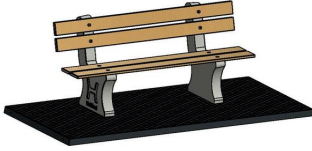

HeBlad
www.HeBlad.com
BB.PBAB.OP
gewicht ± 700 KG.

Specifications Park Bench with bottom plate Anthracite-Concrete

Product code	BB.PBAB.OP	Material seat	Bamboo
Colour	Anthracite concrete	Number of seats	4
Dimensions (L x W x H)	248 x 120 x 103 cm	Dimensions base plate (L x W x H)	120 x 7 cm
Dimensions seat	180 x 30 cm	Finishing base plate	Anti-slip (window) profile
Seat height	49 cm	Weight	700 kg

Related products 103 degrees