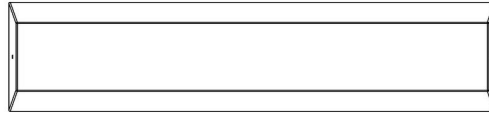

## **Bench Standard Anthracite-Concrete**

Product code: BB.ST.AB

With this exquisite anthracite-coloured concrete bench you can easily create seatings or seat corners.

This concrete bench is not lacquered but is made of coloured concrete, with the result that the bench is coloured through and through.

Due to its weight this bench is perfect for using a separation.

HeBlad  
www.HeBlad.com  
BB.ST.AB  
Gewicht ± 800 KG

## Specifications Bench Standard Anthracite-Concrete

Product code	BB.ST.AB	Seat height	50 cm
Colour	Anthracite concrete	Material seat	Beton
Dimensions (L x W x H)	180 x 47,5 x 50 cm	Number of seats	4
Dimensions seat	175 x 30 cm	Weight	800 kg