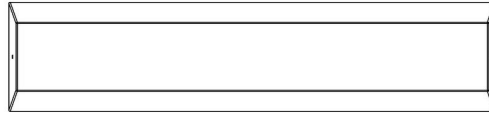

## **Bench Standard Anthracite-Concrete**

Product code: BB.ST.AB

With this exquisite anthracite-coloured concrete bench you can easily create seatings or seat corners.

This concrete bench is not lacquered but is made of coloured concrete, with the result that the bench is coloured through and through.

Due to its weight this bench is perfect for using a separation.

HeBlad  
www.HeBlad.com  
BB.ST.AB  
Gewicht ± 600 KG

## Specifications Bench Standard Anthracite-Concrete

Product code	BB.ST.AB	Seat height	50 cm
Colour	Anthracite concrete	Material seat	Beton
Dimensions (L x W x H)	180 x 47,5 x 50 cm	Number of seats	4
Dimensions seat	175 x 30 cm	Weight	800 kg