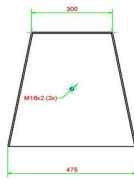

HeBlad
www.HeBlad.com
BB.ST.AB
Gewicht ± 800 KG

Specifications Bench Standard Anthracite-Concrete

Product code	BB.ST.AB	Seat height	50 cm
Colour	Anthracite concrete	Material seat	Beton
Dimensions (L x W x H)	180 x 47,5 x 50 cm	Number of seats	4
Dimensions seat	175 x 30 cm	Weight	800 kg