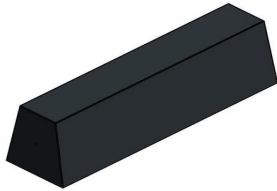

## **Bench Standard Anthracite-Concrete**

Product code: BB.ST.AB

With this exquisite anthracite-coloured concrete bench you can easily create seatings or seat corners.

This concrete bench is not lacquered but is made of coloured concrete, with the result that the bench is coloured through and through.

Due to its weight this bench is perfect for using a separation.

HeBlad  
www.HeBlad.com  
BB.ST.AB  
Gewicht ± 800 KG

## Specifications Bench Standard Anthracite-Concrete

Product code	BB.ST.AB	Seat height	50 cm
Colour	Anthracite concrete	Material seat	Beton
Dimensions (L x W x H)	180 x 47,5 x 50 cm	Number of seats	4
Dimensions seat	175 x 30 cm	Weight	800 kg