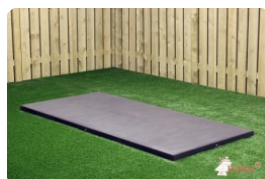

HeBlad
www.HeBlad.com
BB.ST.AB
Gewicht ± 600 KG

Specifications Bench Standard Anthracite-Concrete

Product code	BB.ST.AB	Seat height	50 cm
Colour	Anthracite concrete	Material seat	Beton
Dimensions (L x W x H)	180 x 47,5 x 50 cm	Number of seats	4
Dimensions seat	175 x 30 cm	Weight	800 kg

Related products

OP.BB.AB