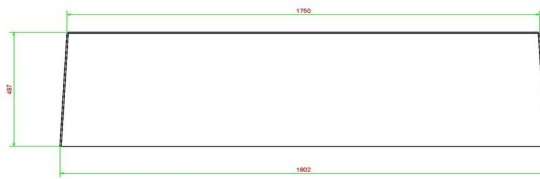

## **Bench Standard Anthracite-Concrete**

Product code: BB.ST.AB

With this exquisite anthracite-coloured concrete bench you can easily create seatings or seat corners.

This concrete bench is not lacquered but is made of coloured concrete, with the result that the bench is coloured through and through.

Due to its weight this bench is perfect for using a separation.

HeBlad  
www.HeBlad.com  
BB.ST.AB  
Gewicht ± 600 KG

## Specifications Bench Standard Anthracite-Concrete

Product code	BB.ST.AB	Seat height	50 cm
Colour	Anthracite concrete	Material seat	Beton
Dimensions (L x W x H)	180 x 47,5 x 50 cm	Number of seats	4
Dimensions seat	175 x 30 cm	Weight	800 kg