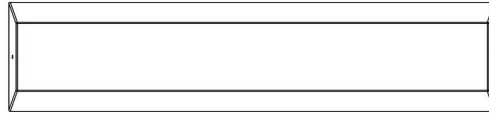

HeBlad
www.HeBlad.com
BB.ST.AB
Gewicht ± 800 KG

Specifications Bench Standard Anthracite-Concrete

Product code	BB.ST.AB	Seat height	50 cm
Colour	Anthracite concrete	Material seat	Beton
Dimensions (L x W x H)	180 x 47,5 x 50 cm	Number of seats	4
Dimensions seat	175 x 30 cm	Weight	800 kg

Related products