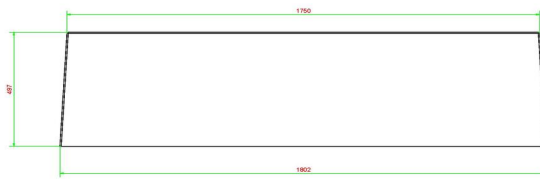

Anthracite concrete bench is multifunctional

With an ideal seat height of 50 cm, this anthracite concrete bench is a wonderful bench to sit on, even with 4 people at the same time. Because of the surface dimensions of the seat (175 x 30 cm), the sofa can also be used to display attributes.

Combine concrete bench with concrete game table

The anthracite concrete outdoor bench can be easily combined with other benches and game tables from HeBlad. For example, place several anthracite concrete benches together or alternate with a standard concrete bench in natural concrete. All HeBlad concrete products are designed and manufactured to last a lifetime out of service. When ordering an extra concrete bench for outdoor use, you will receive a 17% discount and delivery is free.

HeBlad
www.HeBlad.com
BB.ST.AB
Gewicht ± 800 KG

Specifications Bench Standard Anthracite-Concrete

Product code	BB.ST.AB	Seat height	50 cm
Colour	Anthracite concrete	Material seat	Beton
Dimensions (L x W x H)	180 x 47,5 x 50 cm	Number of seats	4
Dimensions seat	175 x 30 cm	Weight	800 kg