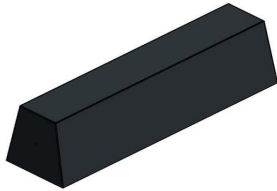

## **Bench Standard Anthracite-Concrete**

Product code: BB.ST.AB

With this exquisite anthracite-coloured concrete bench you can easily create seatings or seat corners.

This concrete bench is not lacquered but is made of coloured concrete, with the result that the bench is coloured through and through.

Due to its weight this bench is perfect for using a separation.

HeBlad  
www.HeBlad.com  
BB.ST.AB  
Gewicht ± 600 KG

## Specifications Bench Standard Anthracite-Concrete

Product code	BB.ST.AB	Seat height	50 cm
Colour	Anthracite concrete	Material seat	Beton
Dimensions (L x W x H)	180 x 47,5 x 50 cm	Number of seats	4
Dimensions seat	175 x 30 cm	Weight	800 kg