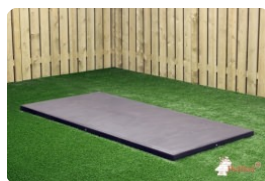

HeBlad
www.HeBlad.com
BB.ST.AB
Gewicht ± 800 KG

Specifications Bench Standard Anthracite-Concrete

Product code	BB.ST.AB	Seat height	50 cm
Colour	Anthracite concrete	Material seat	Beton
Dimensions (L x W x H)	180 x 47,5 x 50 cm	Number of seats	4
Dimensions seat	175 x 30 cm	Weight	800 kg

Related products

OP.BB.AB