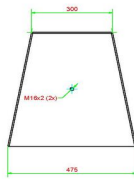

Due to its weight this bench is perfect for using a separation.

HeBlad  
www.HeBlad.com  
BB.ST.AB  
Gewicht ± 600 KG

## Specifications Bench Standard Anthracite-Concrete

Product code	BB.ST.AB	Seat height	50 cm
Colour	Anthracite concrete	Material seat	Beton
Dimensions (L x W x H)	180 x 47,5 x 50 cm	Number of seats	4
Dimensions seat	175 x 30 cm	Weight	800 kg