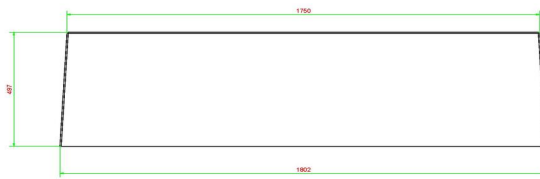

## **Bench Standard Anthracite-Concrete**

Product code: BB.ST.AB

With this exquisite anthracite-coloured concrete bench you can easily create seatings or seat corners.

This concrete bench is not lacquered but is made of coloured concrete, with the result that the bench is coloured through and through.

Due to its weight this bench is perfect for using a separation.

HeBlad  
www.HeBlad.com  
BB.ST.AB  
Gewicht ± 800 KG

## Specifications Bench Standard Anthracite-Concrete

Product code	BB.ST.AB	Seat height	50 cm
Colour	Anthracite concrete	Material seat	Beton
Dimensions (L x W x H)	180 x 47,5 x 50 cm	Number of seats	4
Dimensions seat	175 x 30 cm	Weight	800 kg