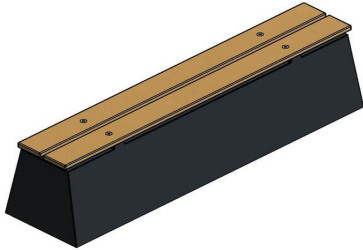

Bench DeLuxe Anthracite-Concrete

Product code: BB.DL.AB

Concrete anthracite-coloured bench. As this bench is not lacquered, but entirely consists of anthracite-concrete this "Concrete look" is a feast for the eye. Ideal in public places. The seatings are of bamboo. Strong, solid and durable.

HeBlad
www.HeBlad.com
BB.DL.AB

gewicht ± 700 KG.

Specifications Bench DeLuxe Anthracite-Concrete

Product code	BB.DL.AB	Seat height	50 cm
Colour	Anthracite concrete	Material seat	Bamboo
Dimensions (L x W x H)	180 x 45 x 50 cm	Number of seats	4
Dimensions seat	180 x 30 cm	Weight	700 kg