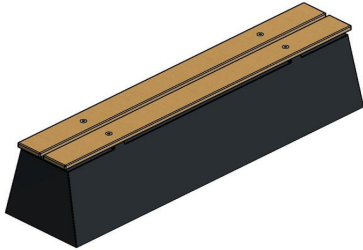

HeBlad
www.HeBlad.com
BB.DL.AB
gewicht ± 700 KG.

Specifications Bench DeLuxe Anthracite-Concrete

Product code	BB.DL.AB	Seat height	50 cm
Colour	Anthracite concrete	Material seat	Bamboo
Dimensions (L x W x H)	180 x 45 x 50 cm	Number of seats	4
Dimensions seat	180 x 30 cm	Weight	700 kg

Related products