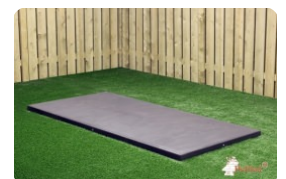

HeBlad
www.HeBlad.com
BB.DL.AB

gewicht ± 700 KG.

Specifications Bench DeLuxe Anthracite-Concrete

Product code	BB.DL.AB	Seat height	50 cm
Colour	Anthracite concrete	Material seat	Bamboo
Dimensions (L x W x H)	180 x 45 x 50 cm	Number of seats	4
Dimensions seat	180 x 30 cm	Weight	700 kg

Related products

OP.BB.AB