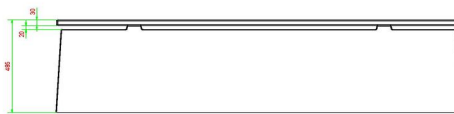

HeBlad
www.HeBlad.com
BB.DL.AB

gewicht ± 700 KG.

Specifications Bench DeLuxe Anthracite-Concrete

Product code	BB.DL.AB	Seat height	50 cm
Colour	Anthracite concrete	Material seat	Bamboo
Dimensions (L x W x H)	180 x 45 x 50 cm	Number of seats	4
Dimensions seat	180 x 30 cm	Weight	700 kg