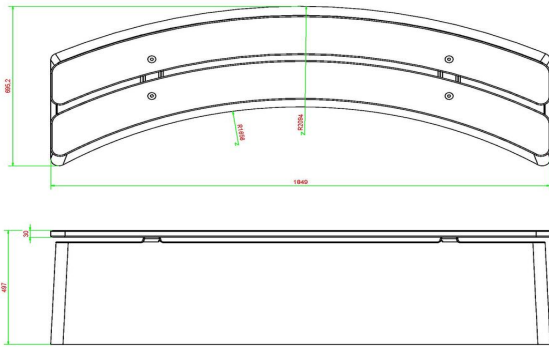

HeBlad
www.HeBlad.com
BB.DLA.OV
gewicht ± 825 KG.

Specifications Bench DeLuxe Oval Anthracite-Concrete

Product code	BB.DLAB.OV	Material seat	Bamboo
Colour	Anthracite concrete	Number of seats	4
Dimensions (L x W x H)	185 x 70 x 50 cm	Weight	825 kg
Seat height	50 cm		

Related products