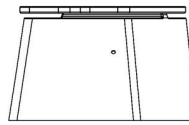

HeBlad
www.HeBlad.com
BB.DLA.OV
gewicht ± 825 KG.

Specifications Bench DeLuxe Oval Anthracite-Concrete

Product code	BB.DLAB.OV	Material seat	Bamboo
Colour	Anthracite concrete	Number of seats	4
Dimensions (L x W x H)	185 x 70 x 50 cm	Weight	825 kg
Seat height	50 cm		

Related products