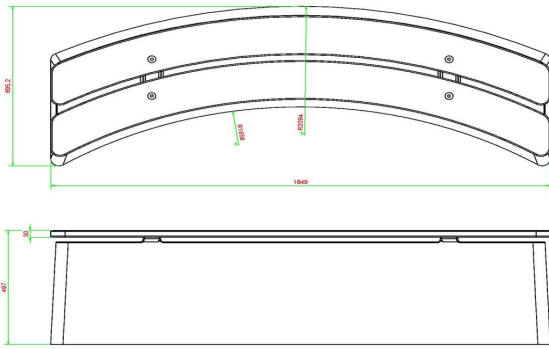

HeBlad
www.HeBlad.com
BB.DLA.OV
gewicht ± 825 KG.

Specifications Bench DeLuxe Oval Anthracite-Concrete

Product code	BB.DLAB.OV	Material seat	Bamboo
Colour	Anthracite concrete	Number of seats	4
Dimensions (L x W x H)	185 x 70 x 50 cm	Weight	825 kg
Seat height	50 cm		

Related products