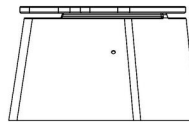

HeBlad
www.HeBlad.com
BB.DLA.OV
gewicht ± 825 KG.

Specifications Bench DeLuxe Oval Anthracite-Concrete

Product code	BB.DLAB.OV	Material seat	Bamboo
Colour	Anthracite concrete	Number of seats	4
Dimensions (L x W x H)	185 x 70 x 50 cm	Weight	825 kg
Seat height	50 cm		

Related products