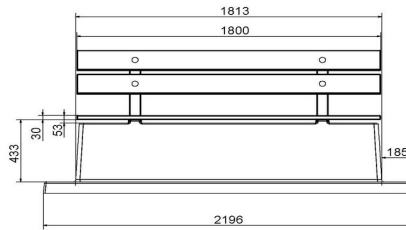

How much does the DeLuxe bench with base plate and backrest weigh? With a full weight of no less than 1230 kg, it makes sense that this bench is impossible to move without the right equipment.

How is the concrete bench placed?

HeBlad
www.HeBlad.com
BB.DLAB.OP
gewicht ± 1200 KG.

Specifications Bench DeLuxe with bottom plate and backrest Anthracite-Concrete

Product code	BB.DLAB.OP	Seating corner	103 degrees
Colour	Anthracite concrete	Number of seats	4
Dimensions (L x W x H)	219,5 x 119 x 103 cm	Dimensions base plate (L x W x H)	1189 x 119 x 8 cm
Seat height	45 cm	Finishing base plate	Smooth concrete
Dimensions seat	180 x 30 cm	Weight	1230 kg