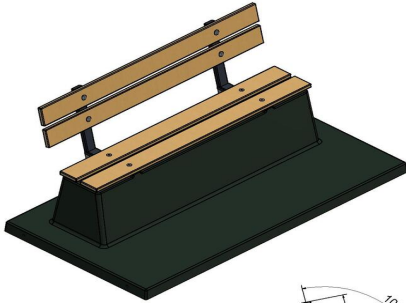

Bench DeLuxe with bottom plate and backrest Anthracite-Concrete

Product code: BB.DLAB.OP

Comfortable, beautiful and long lasting. The concrete bench DeLuxe Anthracite concrete with base plate and backrest is made from one piece of coloured concrete. The base plate and the bench consist of one piece and cannot be separated. Ideal to prevent vandalism. The seat and backrest are firmly mounted on the concrete. Just like the concrete, the bamboo is resistant to all weather influences and looks chic and attractive.

The base plate offers strength and convenience

The base plate of this Bench DeLuxe will be located at ground level. This makes mowing the lawn around the bench very easy. No unwanted growth of grass or moss under the bench.

How much does the DeLuxe bench with base plate and backrest weigh? With a full weight of no less than 1230 kg, it makes sense that this bench is impossible to move without the right equipment.

How is the concrete bench placed?

HeBlad
www.HeBlad.com
BB.DLAB.OP
gewicht ± 1200 KG.

Specifications Bench DeLuxe with bottom plate and backrest Anthracite-Concrete

Product code	BB.DLAB.OP	Seating corner	103 degrees
Colour	Anthracite concrete	Number of seats	4
Dimensions (L x W x H)	219,5 x 119 x 103 cm	Dimensions base plate (L x W x H)	1189 x 119 x 8 cm
Seat height	45 cm	Finishing base plate	Smooth concrete
Dimensions seat	180 x 30 cm	Weight	1230 kg