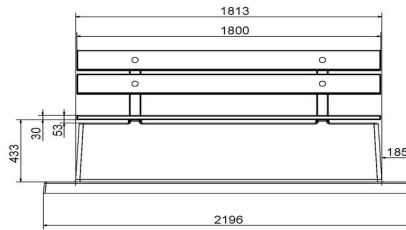

How much does the DeLuxe bench with base plate and backrest weigh? With a full weight of no less than 1230 kg, it makes sense that this bench is impossible to move without the right equipment.

How is the concrete bench placed?

HeBlad
www.HeBlad.com
BB.DLAB.OP
gewicht ± 1200 KG.

Specifications Bench DeLuxe with bottom plate and backrest Anthracite-Concrete

Product code	BB.DLAB.OP	Seating corner	103 degrees
Colour	Anthracite concrete	Number of seats	4
Dimensions (L x W x H)	219,5 x 119 x 103 cm	Dimensions base plate (L x W x H)	2195 x 119 x 8 cm
Seat height	45 cm	Finishing base plate	Smooth concrete
Dimensions seat	180 x 30 cm	Weight	1230 kg