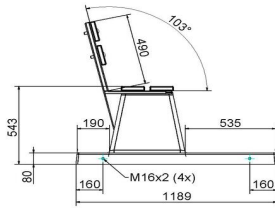

How much does the DeLuxe bench with base plate and backrest weigh? With a full weight of no less than 1230 kg, it makes sense that this bench is impossible to move without the right equipment.

How is the concrete bench placed?

HeBlad
www.HeBlad.com
BB.DLAB.OP
gewicht ± 1200 KG.

Specifications Bench DeLuxe with bottom plate and backrest Anthracite-Concrete

Product code	BB.DLAB.OP	Seating corner	103 degrees
Colour	Anthracite concrete	Number of seats	4
Dimensions (L x W x H)	219,5 x 119 x 103 cm	Dimensions base plate (L x W x H)	2195 x 119 x 8 cm
Seat height	45 cm	Finishing base plate	Smooth concrete
Dimensions seat	180 x 30 cm	Weight	1230 kg