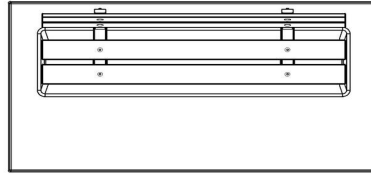

How much does the DeLuxe bench with base plate and backrest weigh? With a full weight of no less than 1230 kg, it makes sense that this bench is impossible to move without the right equipment.

How is the concrete bench placed?

HeBlad
www.HeBlad.com
BB.DLAB.OP
gewicht ± 1200 KG.

Specifications Bench DeLuxe with bottom plate and backrest Anthracite-Concrete

Product code	BB.DLAB.OP	Seating corner	103 degrees
Colour	Anthracite concrete	Number of seats	4
Dimensions (L x W x H)	219,5 x 119 x 103 cm	Dimensions base plate (L x W x H)	1189 x 119 x 8 cm
Seat height	45 cm	Finishing base plate	Smooth concrete
Dimensions seat	180 x 30 cm	Weight	1230 kg