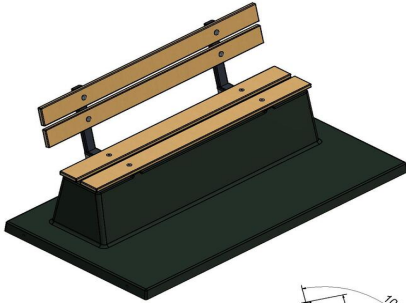

Bench DeLuxe with bottom plate and backrest Anthracite-Concrete

Product code: BB.DLAB.OP

Comfortable, beautiful and long lasting. The concrete bench DeLuxe Anthracite concrete with base plate and backrest is made from one piece of coloured concrete. The base plate and the bench consist of one piece and cannot be separated. Ideal to prevent vandalism. The seat and backrest are firmly mounted on the concrete. Just like the concrete, the bamboo is resistant to all weather influences and looks chic and attractive.

The base plate offers strength and convenience

The base plate of this Bench DeLuxe will be located at ground level. This makes mowing the lawn around the bench very easy. No unwanted growth of grass or moss under the bench.

How much does the DeLuxe bench with base plate and backrest weigh? With a full weight of no less than 1230 kg, it makes sense that this bench is impossible to move without the right equipment.

How is the concrete bench placed?

HeBlad
www.HeBlad.com
BB.DLAB.OP
gewicht ± 1200 KG.

Specifications Bench DeLuxe with bottom plate and backrest Anthracite-Concrete

Product code	BB.DLAB.OP	Seating corner	103 degrees
Colour	Anthracite concrete	Number of seats	4
Dimensions (L x W x H)	219,5 x 119 x 103 cm	Dimensions base plate (L x W x H)	2195 x 119 x 8 cm
Seat height	45 cm	Finishing base plate	Smooth concrete
Dimensions seat	180 x 30 cm	Weight	1230 kg