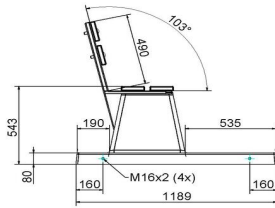

How much does the DeLuxe bench with base plate and backrest weigh? With a full weight of no less than 1230 kg, it makes sense that this bench is impossible to move without the right equipment.

How is the concrete bench placed?

HeBlad
www.HeBlad.com
BB.DLAB.OP
gewicht ± 1200 KG.

Specifications Bench DeLuxe with bottom plate and backrest Anthracite-Concrete

Product code	BB.DLAB.OP	Seating corner	103 degrees
Colour	Anthracite concrete	Number of seats	4
Dimensions (L x W x H)	219,5 x 119 x 103 cm	Dimensions base plate (L x W x H)	1189 x 119 x 8 cm
Seat height	45 cm	Finishing base plate	Smooth concrete
Dimensions seat	180 x 30 cm	Weight	1230 kg