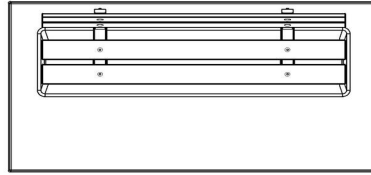

How much does the DeLuxe bench with base plate and backrest weigh? With a full weight of no less than 1230 kg, it makes sense that this bench is impossible to move without the right equipment.

How is the concrete bench placed?

HeBlad
www.HeBlad.com
BB.DLAB.OP
gewicht ± 1200 KG.

Specifications Bench DeLuxe with bottom plate and backrest Anthracite-Concrete

Product code	BB.DLAB.OP	Seating corner	103 degrees
Colour	Anthracite concrete	Number of seats	4
Dimensions (L x W x H)	219,5 x 119 x 103 cm	Dimensions base plate (L x W x H)	2195 x 119 x 8 cm
Seat height	45 cm	Finishing base plate	Smooth concrete
Dimensions seat	180 x 30 cm	Weight	1230 kg