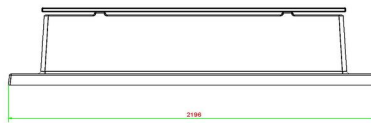

Bench DeLuxe with bottom plate without backrest
Anthracite-Concrete

Product code: BB.DLAB.OP.ZL

Concrete bench without backrest, but with a concrete bottom plate entirely moulded in one piece with anthracite-coloured concrete. Due to the lack of a backrest, this bench is less suitable for elderly people to sit on for a longer time.

HeBlad
www.HeBlad.com
BB.DLAB.OP.ZL
gewicht ± 1200 KG.

Specifications Bench DeLuxe with bottom plate without backrest Anthracite-Concrete

Product code	BB.DLAB.OP.ZL	Material seat	Bamboo
Colour	Anthracite concrete	Number of seats	4
Dimensions (L x W x H)	219,5 x 119 x 56,5 cm	Dimensions base plate (L x W x H)	1800 x 119 x 8 cm
Seat height	45 cm	Finishing base plate	Smooth concrete
Dimensions seat	180 x 30 cm	Weight	1200 kg