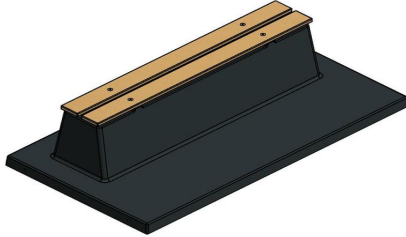

**Bench DeLuxe with bottom plate without backrest**  
**Anthracite-Concrete**

Product code: BB.DLAB.OP.ZL

Concrete bench without backrest, but with a concrete bottom plate entirely moulded in one piece with anthracite-coloured concrete. Due to the lack of a backrest, this bench is less suitable for elderly people to sit on for a longer time.

HeBlad  
www.HeBlad.com  
BB.DLAB.OP.ZL  
gewicht ± 1200 KG.

## Specifications Bench DeLuxe with bottom plate without backrest Anthracite-Concrete

Product code	BB.DLAB.OP.ZL	Material seat	Bamboo
Colour	Anthracite concrete	Number of seats	4
Dimensions (L x W x H)	219,5 x 119 x 56,5 cm	Dimensions base plate (L x W x H)	1190 x 119 x 8 cm
Seat height	45 cm	Finishing base plate	Smooth concrete
Dimensions seat	180 x 30 cm	Weight	1200 kg