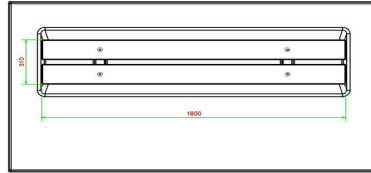

Bench DeLuxe with bottom plate without backrest
Anthracite-Concrete

Product code: BB.DLAB.OP.ZL

Concrete bench without backrest, but with a concrete bottom plate entirely moulded in one piece with anthracite-coloured concrete. Due to the lack of a backrest, this bench is less suitable for elderly people to sit on for a longer time.

HeBlad
www.HeBlad.com
BB.DLAB.OP.ZL
gewicht ± 1200 KG.

Specifications Bench DeLuxe with bottom plate without backrest Anthracite-Concrete

Product code	BB.DLAB.OP.ZL	Material seat	Bamboo
Colour	Anthracite concrete	Number of seats	4
Dimensions (L x W x H)	219,5 x 119 x 56,5 cm	Dimensions base plate (L x W x H)	1800 x 119 x 8 cm
Seat height	45 cm	Finishing base plate	Smooth concrete
Dimensions seat	180 x 30 cm	Weight	1200 kg