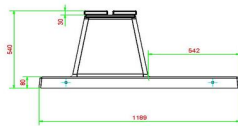

HeBlad
www.HeBlad.com
BB.DLAB.OP.ZL
gewicht ± 1200 KG.

Specifications Bench DeLuxe with bottom plate without backrest Anthracite-Concrete

Product code	BB.DLAB.OP.ZL	Material seat	Bamboo
Colour	Anthracite concrete	Number of seats	4
Dimensions (L x W x H)	219,5 x 119 x 56,5 cm	Dimensions base plate (L x W x H)	219,5 x 119 x 8 cm
Seat height	45 cm	Finishing base plate	Smooth concrete
Dimensions seat	180 x 30 cm	Weight	1200 kg

Related products