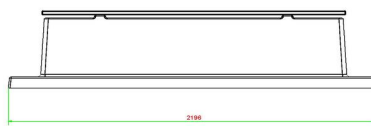

HeBlad
www.HeBlad.com
BB.DLAB.OP.ZL
gewicht ± 1200 KG.

Specifications Bench DeLuxe with bottom plate without backrest Anthracite-Concrete

Product code	BB.DLAB.OP.ZL	Material seat	Bamboo
Colour	Anthracite concrete	Number of seats	4
Dimensions (L x W x H)	219,5 x 119 x 56,5 cm	Dimensions base plate (L x W x H)	219,5 x 119 x 8 cm
Seat height	45 cm	Finishing base plate	Smooth concrete
Dimensions seat	180 x 30 cm	Weight	1200 kg

Related products