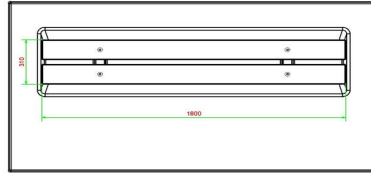

**Bench DeLuxe with bottom plate without backrest**  
**Anthracite-Concrete**

Product code: BB.DLAB.OP.ZL

Concrete bench without backrest, but with a concrete bottom plate entirely moulded in one piece with anthracite-coloured concrete. Due to the lack of a backrest, this bench is less suitable for elderly people to sit on for a longer time.

HeBlad  
www.HeBlad.com  
BB.DLAB.OP.ZL  
gewicht ± 1200 KG.

## Specifications Bench DeLuxe with bottom plate without backrest Anthracite-Concrete

Product code	BB.DLAB.OP.ZL	Material seat	Bamboo
Colour	Anthracite concrete	Number of seats	4
Dimensions (L x W x H)	219,5 x 119 x 56,5 cm	Dimensions base plate (L x W x H)	1190 x 119 x 8 cm
Seat height	45 cm	Finishing base plate	Smooth concrete
Dimensions seat	180 x 30 cm	Weight	1200 kg