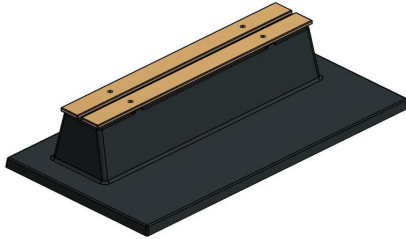

Bench DeLuxe with bottom plate without backrest
Anthracite-Concrete

Product code: BB.DLAB.OP.ZL

Concrete bench without backrest, but with a concrete bottom plate entirely moulded in one piece with anthracite-coloured concrete. Due to the lack of a backrest, this bench is less suitable for elderly people to sit on for a longer time.

HeBlad
www.HeBlad.com
BB.DLAB.OP.ZL
gewicht ± 1200 KG.

Specifications Bench DeLuxe with bottom plate without backrest Anthracite-Concrete

Product code	BB.DLAB.OP.ZL	Material seat	Bamboo
Colour	Anthracite concrete	Number of seats	4
Dimensions (L x W x H)	219,5 x 119 x 56,5 cm	Dimensions base plate (L x W x H)	1800 x 119 x 8 cm
Seat height	45 cm	Finishing base plate	Smooth concrete
Dimensions seat	180 x 30 cm	Weight	1200 kg