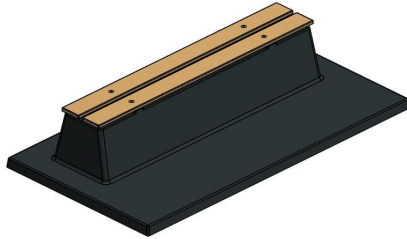

HeBlad
www.HeBlad.com
BB.DLAB.OP.ZL
gewicht ± 1200 KG.

Specifications Bench DeLuxe with bottom plate without backrest Anthracite-Concrete

Product code	BB.DLAB.OP.ZL	Material seat	Bamboo
Colour	Anthracite concrete	Number of seats	4
Dimensions (L x W x H)	219,5 x 119 x 56,5 cm	Dimensions base plate (L x W x H)	219,5 x 119 x 8 cm
Seat height	45 cm	Finishing base plate	Smooth concrete
Dimensions seat	180 x 30 cm	Weight	1200 kg

Related products