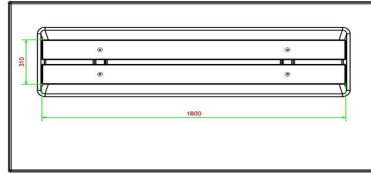

HeBlad
www.HeBlad.com
BB.DLAB.OP.ZL
gewicht ± 1200 KG.

Specifications Bench DeLuxe with bottom plate without backrest Anthracite-Concrete

Product code	BB.DLAB.OP.ZL	Material seat	Bamboo
Colour	Anthracite concrete	Number of seats	4
Dimensions (L x W x H)	219,5 x 119 x 56,5 cm	Dimensions base plate (L x W x H)	219,5 x 119 x 8 cm
Seat height	45 cm	Finishing base plate	Smooth concrete
Dimensions seat	180 x 30 cm	Weight	1200 kg

Related products