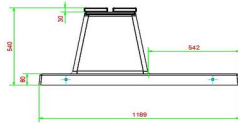

HeBlad  
www.HeBlad.com  
BB.DLAB.OP.ZL  
gewicht ± 1200 KG.

## Specifications Bench DeLuxe with bottom plate without backrest Anthracite-Concrete

Product code	BB.DLAB.OP.ZL	Material seat	Bamboo
Colour	Anthracite concrete	Number of seats	4
Dimensions (L x W x H)	219,5 x 119 x 56,5 cm	Dimensions base plate (L x W x H)	1190 x 119 x 8 cm
Seat height	45 cm	Finishing base plate	Smooth concrete
Dimensions seat	180 x 30 cm	Weight	1200 kg