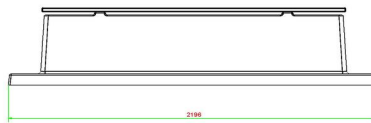

**Bench DeLuxe with bottom plate without backrest**  
**Anthracite-Concrete**

Product code: BB.DLAB.OP.ZL

Concrete bench without backrest, but with a concrete bottom plate entirely moulded in one piece with anthracite-coloured concrete. Due to the lack of a backrest, this bench is less suitable for elderly people to sit on for a longer time.

HeBlad  
www.HeBlad.com  
BB.DLAB.OP.ZL  
gewicht ± 1200 KG.

## Specifications Bench DeLuxe with bottom plate without backrest Anthracite-Concrete

Product code	BB.DLAB.OP.ZL	Material seat	Bamboo
Colour	Anthracite concrete	Number of seats	4
Dimensions (L x W x H)	219,5 x 119 x 56,5 cm	Dimensions base plate (L x W x H)	1190 x 119 x 8 cm
Seat height	45 cm	Finishing base plate	Smooth concrete
Dimensions seat	180 x 30 cm	Weight	1200 kg