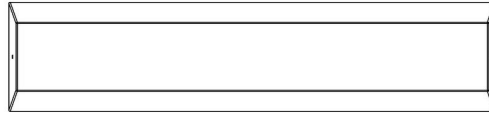

Bench Standard Natural Concrete

Product code: BB.ST

Ideal to combine with a ping-pong table or a picnic table. Also very suitable to use as a barrier. We have customers who use these benches to protect their property against ram raids. This massive bench is made of high quality C45/55 concrete with high pressure density. This bench is practically indestructible!

HeBlad
www.HeBlad.nl
BB.ST
Gewicht ± 800 KG

Specifications Bench Standard Natural Concrete

Product code	BB.ST	Seat height	47,5 cm
Colour	Natural concrete	Material seat	Beton
Dimensions (L x W x H)	180 x 50 x 47,5 cm	Number of seats	4
Dimensions seat	175 x 30 cm	Weight	800 kg