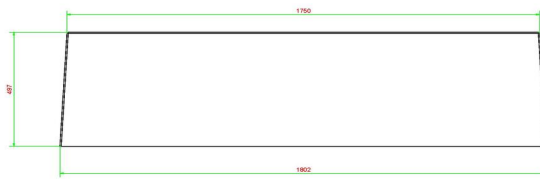

Bench Standard Natural Concrete

Product code: BB.ST

Ideal to combine with a ping-pong table or a picnic table. Also very suitable to use as a barrier. We have customers who use these benches to protect their property against ram raids. This massive bench is made of high quality C45/55 concrete with high pressure density. This bench is practically indestructible!

HeBlad
www.HeBlad.nl
BB.ST
Gewicht ± 800 KG

Specifications Bench Standard Natural Concrete

Product code	BB.ST	Seat height	47,5 cm
Colour	Natural concrete	Material seat	Beton
Dimensions (L x W x H)	180 x 50 x 47,5 cm	Number of seats	4
Dimensions seat	175 x 30 cm	Weight	800 kg