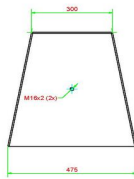

HeBlad
www.HeBlad.nl
BB.ST
Gewicht ± 800 KG

Specifications Bench Standard Natural Concrete

Product code	BB.ST	Seat height	47,5 cm
Colour	Natural concrete	Material seat	Beton
Dimensions (L x W x H)	180 x 50 x 47,5 cm	Number of seats	4
Dimensions seat	175 x 30 cm	Weight	800 kg