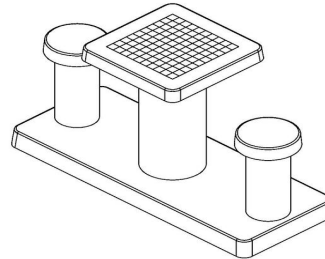

Checkers/Drafts Table Anthracite-Concrete (2P)

Product code: GT.CK.AB2

Slim, subtle but sturdy. This checkers table in anthracite concrete is made for two people. The table is equipped with an integrated checkers game and you will receive the necessary set of checkers free of charge. Because the height of the table is 75 cm, it is perfectly matched to the height of the seats of 50 cm. These are standard seat and table heights, so you can sit comfortably to play checkers or just have a chat. Would you rather play chess than checkers? This checkers table can also be ordered as an anthracite concrete chess table for 2 persons. Don't forget to check out HeBlad's other gaming tables and benches.

Checkers table for 2 or 4 persons

If you have the space or would prefer to have four seats around the table, then the anthracite concrete checkers table for 4 people is perfect for your location. This has the same beautiful anthracite colour, but has four seating options. The corresponding bottom plate for the checkers and chess tables is adapted to the surface of the table with seats. Take this into account when determining whether a 4-person checkers table is suitable for your site. Both the 2-person and 4-person tables are available in natural concrete. The checkers table natural concrete for 2 persons is, as the name suggests, made of concrete and is of the same high quality as the anthracite version.

HeBlad
www.HeBlad.com
GT.CK.AB2
Gewicht ± 490 KG.

Specifications Checkers/Drafts Table Anthracite-Concrete (2P)

Product code	GT.CK.AB2	Height tabletop	75 cm
Colour	Anthracite concrete	Seat height	50 cm
Dimensions (L x W x H)	149 x 59 x 85 cm	Dimensions base plate (L x W x H)	60 x 120 x 10 cm
Dimensions tabletop (L x W)	60 x 60 cm	Weight	425 kg
Tabletop thickness	7 cm		