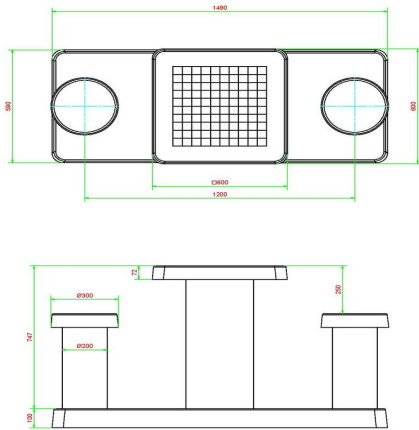

Checkers/Drafts Table Anthracite-Concrete (2P)

Product code: GT.CK.AB2

Slim, subtle but sturdy. This checkers table in anthracite concrete is made for two people. The table is equipped with an integrated checkers game and you will receive the necessary set of checkers free of charge. Because the height of the table is 75 cm, it is perfectly matched to the height of the seats of 50 cm. These are standard seat and table heights, so you can sit comfortably to play checkers or just have a chat. Would you rather play chess than checkers? This checkers table can also be ordered as an anthracite concrete chess table for 2 persons. Don't forget to check out HeBlad's other gaming tables and benches.

Checkers table for 2 or 4 persons

If you have the space or would prefer to have four seats around the table, then the anthracite concrete checkers table for 4 people is perfect for your location. This has the same beautiful anthracite colour, but has four seating options. The corresponding bottom plate for the checkers and chess tables is adapted to the surface of the table with seats. Take this into account when determining whether a 4-person checkers table is suitable for your site. Both the 2-person and 4-person tables are available in natural concrete. The checkers table natural concrete for 2 persons is, as the name suggests, made of concrete and is of the same high quality as the anthracite version.

HeBlad
www.HeBlad.com
GT.CK.AB2
Gewicht ± 490 KG.

Specifications Checkers/Drafts Table Anthracite-Concrete (2P)

Product code	GT.CK.AB2	Height tabletop	75 cm
Colour	Anthracite concrete	Seat height	50 cm
Dimensions (L x W x H)	149 x 59 x 85 cm	Dimensions base plate (L x W x H)	60 x 120 x 10 cm
Dimensions tabletop (L x W)	60 x 60 cm	Weight	425 kg
Tabletop thickness	7 cm		