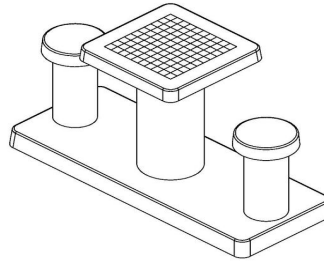

Checkers/Drafts Table Anthracite-Concrete (2P)

Product code: GT.CK.AB2

Slim, subtle but sturdy. This checkers table in anthracite concrete is made for two people. The table is equipped with an integrated checkers game and you will receive the necessary set of checkers free of charge. Because the height of the table is 75 cm, it is perfectly matched to the height of the seats of 50 cm. These are standard seat and table heights, so you can sit comfortably to play checkers or just have a chat. Would you rather play chess than checkers? This checkers table can also be ordered as an anthracite concrete chess table for 2 persons. Don't forget to check out HeBlad's other gaming tables and benches.

Checkers table for 2 or 4 persons

If you have the space or would prefer to have four seats around the table, then the anthracite concrete checkers table for 4 people is perfect for your location. This has the same beautiful anthracite colour, but has four seating options. The corresponding bottom plate for the checkers and chess tables is adapted to the surface of the table with seats. Take this into account when determining whether a 4-person checkers table is suitable for your site. Both the 2-person and 4-person tables are available in natural concrete. The checkers table natural concrete for 2 persons is, as the name suggests, made of concrete and is of the same high quality as the anthracite version.

HeBlad
www.HeBlad.com
GT.CK.AB2
Gewicht ± 490 KG.

Specifications Checkers/Drafts Table Anthracite-Concrete (2P)

Product code	GT.CK.AB2	Height tabletop	75 cm
Colour	Anthracite concrete	Seat height	50 cm
Dimensions (L x W x H)	149 x 59 x 85 cm	Dimensions base plate (L x W x H)	60 x 120 x 10 cm
Dimensions tabletop (L x W)	60 x 60 cm	Weight	425 kg
Tabletop thickness	7 cm		