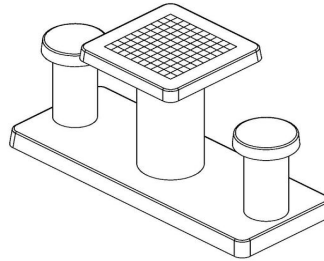

Checkers/Drafts Table Anthracite-Concrete (2P)

Product code: GT.CK.AB2

Slim, subtle but sturdy. This checkers table in anthracite concrete is made for two people. The table is equipped with an integrated checkers game and you will receive the necessary set of checkers free of charge. Because the height of the table is 75 cm, it is perfectly matched to the height of the seats of 50 cm. These are standard seat and table heights, so you can sit comfortably to play checkers or just have a chat. Would you rather play chess than checkers? This checkers table can also be ordered as an anthracite concrete chess table for 2 persons. Don't forget to check out HeBlad's other gaming tables and benches.

Checkers table for 2 or 4 persons

If you have the space or would prefer to have four seats around the table, then the anthracite concrete checkers table for 4 people is perfect for your location. This has the same beautiful anthracite colour, but has four seating options. The corresponding bottom plate for the checkers and chess tables is adapted to the surface of the table with seats. Take this into account when determining whether a 4-person checkers table is suitable for your site. Both the 2-person and 4-person tables are available in natural concrete. The checkers table natural concrete for 2 persons is, as the name suggests, made of concrete and is of the same high quality as the anthracite version.

HeBlad
www.HeBlad.com
GT.CK.AB2
Gewicht ± 490 KG.

Specifications Checkers/Drafts Table Anthracite-Concrete (2P)

Product code	GT.CK.AB2	Height tabletop	75 cm
Colour	Anthracite concrete	Seat height	50 cm
Dimensions (L x W x H)	149 x 59 x 85 cm	Dimensions base plate (L x W x H)	1490 x 590 x 10 cm
Dimensions tabletop (L x W)	60 x 60 cm	Weight	425 kg
Tabletop thickness	7 cm		