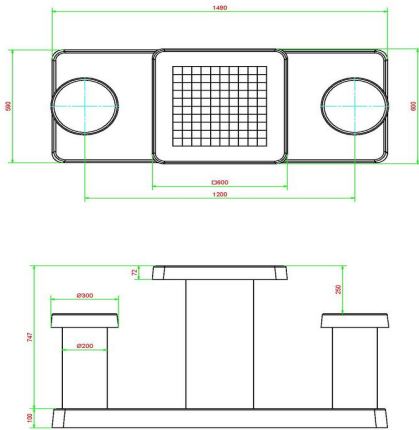

Checkers/Drafts Table Anthracite-Concrete (2P)

Product code: GT.CK.AB2

Slim, subtle but sturdy. This checkers table in anthracite concrete is made for two people. The table is equipped with an integrated checkers game and you will receive the necessary set of checkers free of charge. Because the height of the table is 75 cm, it is perfectly matched to the height of the seats of 50 cm. These are standard seat and table heights, so you can sit comfortably to play checkers or just have a chat. Would you rather play chess than checkers? This checkers table can also be ordered as an anthracite concrete chess table for 2 persons. Don't forget to check out HeBlad's other gaming tables and benches.

Checkers table for 2 or 4 persons

If you have the space or would prefer to have four seats around the table, then the anthracite concrete checkers table for 4 people is perfect for your location. This has the same beautiful anthracite colour, but has four seating options. The corresponding bottom plate for the checkers and chess tables is adapted to the surface of the table with seats. Take this into account when determining whether a 4-person checkers table is suitable for your site. Both the 2-person and 4-person tables are available in natural concrete. The checkers table natural concrete for 2 persons is, as the name suggests, made of concrete and is of the same high quality as the anthracite version.

HeBlad
www.HeBlad.com
GT.CK.AB2
Gewicht ± 490 KG.

Specifications Checkers/Drafts Table Anthracite-Concrete (2P)

Product code	GT.CK.AB2	Height tabletop	75 cm
Colour	Anthracite concrete	Seat height	50 cm
Dimensions (L x W x H)	149 x 59 x 85 cm	Dimensions base plate (L x W x H)	1490 x 590 x 10 cm
Dimensions tabletop (L x W)	60 x 60 cm	Weight	425 kg
Tabletop thickness	7 cm		