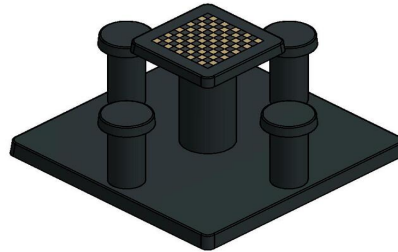

HeBlad
www.HeBlad.com
GT.CK.AB4
± 900 KG.

Specifications Checkers/Drafts Table Anthracite-Concrete (4P)

Product code	GT.CK.AB4	Height tabletop	75 cm
Colour	Anthracite concrete	Seat height	50 cm
Dimensions (L x W x H)	149 x 149 x 85 cm	Dimensions base plate (L x W x H)	149 x 149 x 10 cm
Dimensions tabletop (L x W)	60 x 60 cm	Weight	900 kg
Tabletop thickness	7 cm		

Related products