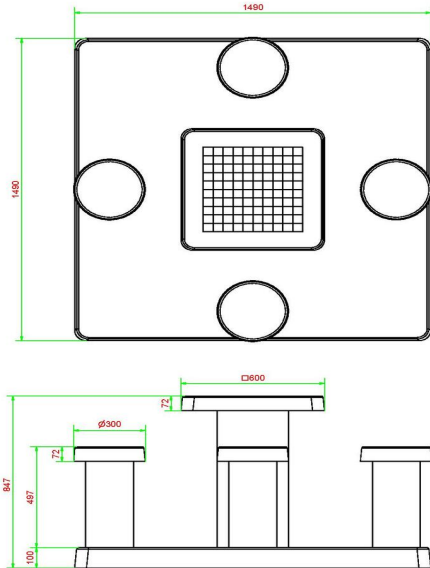

HeBlad
www.HeBlad.com
GT.CK.AB4
± 900 KG.

Specifications Checkers/Drafts Table Anthracite-Concrete (4P)

Product code	GT.CK.AB4	Height tabletop	75 cm
Colour	Anthracite concrete	Seat height	50 cm
Dimensions (L x W x H)	149 x 149 x 85 cm	Dimensions base plate (L x W x H)	149 x 149 x 10 cm
Dimensions tabletop (L x W)	60 x 60 cm	Weight	900 kg
Tabletop thickness	7 cm		

Related products