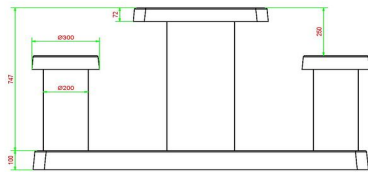

*When you order a checkers table, you will receive 1 set of checkers for free.

HeBlad
www.HeBlad.com
GT.CK.2
Gewicht ± 490 KG.

Specifications Checkers/Drafts Table Natural Concrete (2P)

Product code	GT.CK.2	Height tabletop	75 cm
Colour	Natural concrete	Seat height	50 cm
Dimensions (L x W x H)	149 x 59 x 85 cm	Dimensions base plate (L x W x H)	60 x 10 x 10 cm
Dimensions tabletop (L x W)	60 x 60 cm	Weight	425 kg
Tabletop thickness	7 cm		