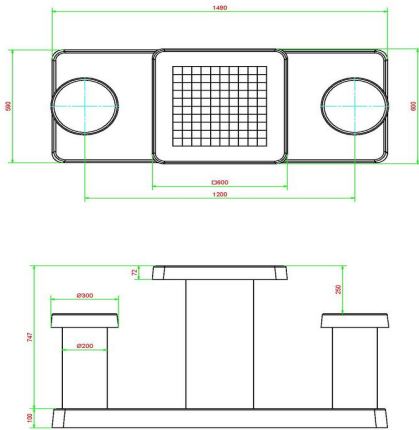

HeBlad
www.HeBlad.com
GT.CK.2
Gewicht ± 490 KG.

Specifications Checkers/Drafts Table Natural Concrete (2P)

Product code	GT.CK.2	Height tabletop	75 cm
Colour	Natural concrete	Seat height	50 cm
Dimensions (L x W x H)	149 x 59 x 85 cm	Dimensions base plate (L x W x H)	60 x 10 x 10 cm
Dimensions tabletop (L x W)	60 x 60 cm	Weight	425 kg
Tabletop thickness	7 cm		

Related products