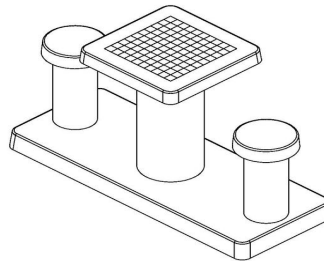

*When you order a checkers table, you will receive 1 set of checkers for free.

HeBlad
www.HeBlad.com
GT.CK.2
Gewicht ± 490 KG.

Specifications Checkers/Drafts Table Natural Concrete (2P)

Product code	GT.CK.2	Height tabletop	75 cm
Colour	Natural concrete	Seat height	50 cm
Dimensions (L x W x H)	149 x 59 x 85 cm	Dimensions base plate (L x W x H)	60 x 10 x 10 cm
Dimensions tabletop (L x W)	60 x 60 cm	Weight	425 kg
Tabletop thickness	7 cm		