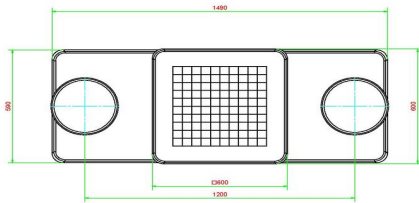

*When you order a checkers table, you will receive 1 set of checkers for free.

HeBlad
www.HeBlad.com
GT.CK.2
Gewicht ± 490 KG.

Specifications Checkers/Drafts Table Natural Concrete (2P)

Product code	GT.CK.2	Height tabletop	75 cm
Colour	Natural concrete	Seat height	50 cm
Dimensions (L x W x H)	149 x 59 x 85 cm	Dimensions base plate (L x W x H)	1200 x 60 x 10 cm
Dimensions tabletop (L x W)	60 x 60 cm	Weight	425 kg
Tabletop thickness	7 cm		