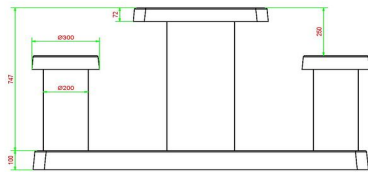

*When you order a checkers table, you will receive 1 set of checkers for free.

HeBlad
www.HeBlad.com
GT.CK.2
Gewicht ± 490 KG.

Specifications Checkers/Drafts Table Natural Concrete (2P)

Product code	GT.CK.2	Height tabletop	75 cm
Colour	Natural concrete	Seat height	50 cm
Dimensions (L x W x H)	149 x 59 x 85 cm	Dimensions base plate (L x W x H)	1200 x 60 x 10 cm
Dimensions tabletop (L x W)	60 x 60 cm	Weight	425 kg
Tabletop thickness	7 cm		