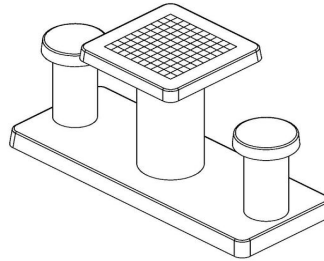

HeBlad
www.HeBlad.com
GT.CK.2
Gewicht ± 490 KG.

Specifications Checkers/Drafts Table Natural Concrete (2P)

Product code	GT.CK.2	Height tabletop	75 cm
Colour	Natural concrete	Seat height	50 cm
Dimensions (L x W x H)	149 x 59 x 85 cm	Dimensions base plate (L x W x H)	60 x 10 x 10 cm
Dimensions tabletop (L x W)	60 x 60 cm	Weight	425 kg
Tabletop thickness	7 cm		

Related products