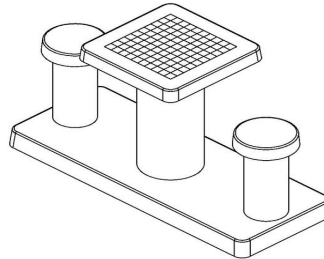

*When you order a checkers table, you will receive 1 set of checkers for free.

HeBlad
www.HeBlad.com
GT.CK.2
Gewicht ± 490 KG.

Specifications Checkers/Drafts Table Natural Concrete (2P)

Product code	GT.CK.2	Height tabletop	75 cm
Colour	Natural concrete	Seat height	50 cm
Dimensions (L x W x H)	149 x 59 x 85 cm	Dimensions base plate (L x W x H)	1200 x 60 x 10 cm
Dimensions tabletop (L x W)	60 x 60 cm	Weight	425 kg
Tabletop thickness	7 cm		