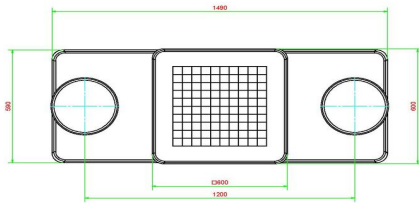

*When you order a checkers table, you will receive 1 set of checkers for free.

HeBlad
www.HeBlad.com
GT.CK.2
Gewicht ± 490 KG.

Specifications Checkers/Drafts Table Natural Concrete (2P)

Product code	GT.CK.2	Height tabletop	75 cm
Colour	Natural concrete	Seat height	50 cm
Dimensions (L x W x H)	149 x 59 x 85 cm	Dimensions base plate (L x W x H)	60 x 10 x 10 cm
Dimensions tabletop (L x W)	60 x 60 cm	Weight	425 kg
Tabletop thickness	7 cm		