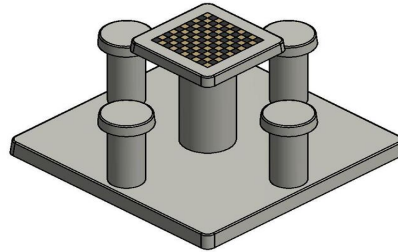

HeBlad
www.HeBlad.com
GT.CK.4

± 900 KG.

Specifications Checkers/Drafts Table Natural Concrete (4P)

Product code	GT.CK.4	Height tabletop	75 cm
Colour	Natural concrete	Seat height	50 cm
Dimensions (L x W x H)	149 x 149 x 85 cm	Dimensions base plate (L x W x H)	149 x 149 x 10 cm
Dimensions tabletop (L x W)	60 x 60 cm	Weight	900 kg
Tabletop thickness	7 cm		

Related products