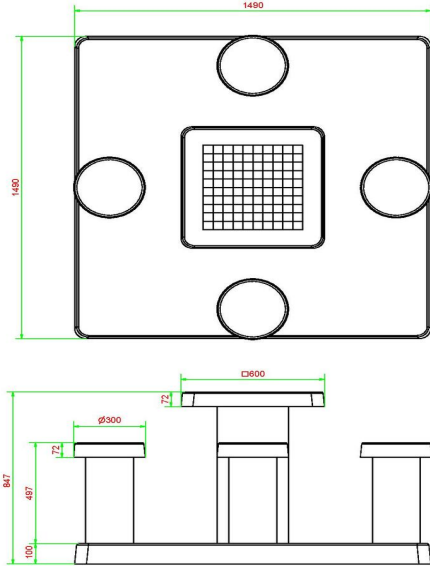

HeBlad
www.HeBlad.com
GT.CK.4

± 900 KG.

Specifications Checkers/Drafts Table Natural Concrete (4P)

Product code	GT.CK.4	Height tabletop	75 cm
Colour	Natural concrete	Seat height	50 cm
Dimensions (L x W x H)	149 x 149 x 85 cm	Dimensions base plate (L x W x H)	149 x 149 x 10 cm
Dimensions tabletop (L x W)	60 x 60 cm	Weight	900 kg
Tabletop thickness	7 cm		

Related products