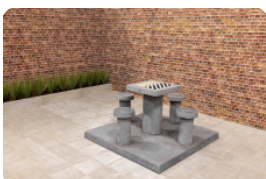

Related products

GT.CK.AB4