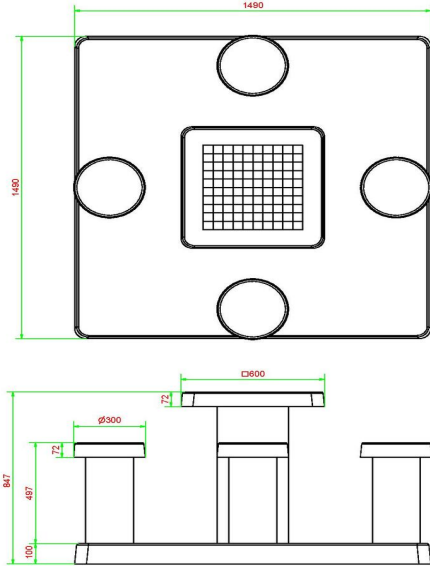

Concrete Checkers table with natural stone

The natural stone that we integrate into the concrete consists of marble and bluestone. This is what the 100 squares are made of, 50 white and 50 black squares, at the top of the checkers table. The concrete base plate measures 149 x 149 cm, the playing surface is measured at a height of 75 cm and you sit at a height of 50 cm from the ground. Let this natural concrete checkers table adorn your garden, square or park. Would you rather choose a different version? No problem! The same checkers table is also available in anthracite concrete colour.

*When you order this checkers table you will receive 1 set of checkers for free.

HeBlad
www.HeBlad.com
GT.CK.4

± 900 KG.

Specifications Checkers/Drafts Table Natural Concrete (4P)

Product code	GT.CK.4	Height tabletop	75 cm
Colour	Natural concrete	Seat height	50 cm
Dimensions (L x W x H)	149 x 149 x 85 cm	Dimensions base plate (L x W x H)	149 x 149 x 10 cm
Dimensions tabletop (L x W)	60 x 60 cm	Weight	900 kg
Tabletop thickness	7 cm		