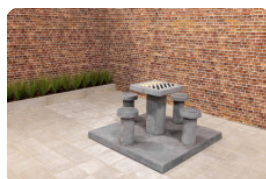

Specifications Set of checkers/drafts

Product code	GT.CK.Pieces
Material	Wood

Related products

GT.CK.AB4