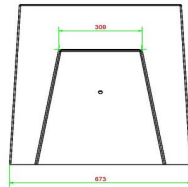

HeBlad
www.HeBlad.com
BB.CH
Gewicht ± 1140 KG.

Specifications Chess Bench, Natural Concrete

Product code	BB.CH	Height tabletop	70 cm
Colour	Natural concrete	Weight	1140 kg
Dimensions (L x W x H)	167 x 67 x 70 cm	Number of seats	2
Seat height	50 cm		

Related products