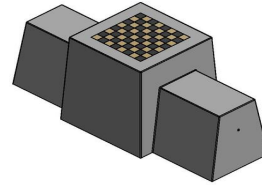

HeBlad
www.HeBlad.com
BB.CH
Gewicht ± 1140 KG.

Specifications Chess Bench, Natural Concrete

Product code	BB.CH	Height tabletop	70 cm
Colour	Natural concrete	Weight	1140 kg
Dimensions (L x W x H)	167 x 67 x 70 cm	Number of seats	2
Seat height	50 cm		

Related products