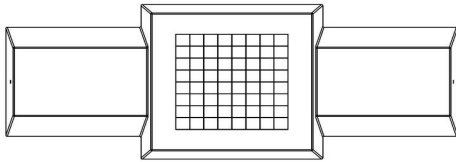

HeBlad
www.HeBlad.com
BB.CH
Gewicht ± 1140 KG.

Specifications Chess Bench, Natural Concrete

Product code	BB.CH	Height tabletop	70 cm
Colour	Natural concrete	Weight	1140 kg
Dimensions (L x W x H)	167 x 67 x 70 cm	Number of seats	2
Seat height	50 cm		

Related products