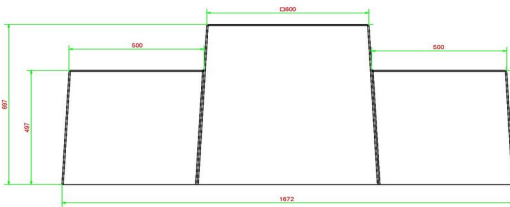

Want to rest or play a game on the chess bench?

The chess bench in natural concrete has a seat height of 50 cm and the table top is made at a height of 70 cm. The upper part is equipped with a chess surface and the table is supplied with one set of chess pieces as standard. The ideal setting to think about a game of chess against your challenger in the fresh air, to have a nice chat or to take a moment of rest during a walk. Place the concrete chess bench as an eye-catcher and it will bring people together. Sometimes for a chat, sometimes for a game, but it's always fun and free of charge.

**When ordering one chess bench, you will receive 1 set of chess pieces.

HeBlad
www.HeBlad.com
BB.CH
Gewicht ± 1140 KG.

Specifications Chess Bench, Natural Concrete

Product code	BB.CH	Height tabletop	70 cm
Colour	Natural concrete	Weight	1140 kg
Dimensions (L x W x H)	167 x 67 x 70 cm	Number of seats	2
Seat height	50 cm		