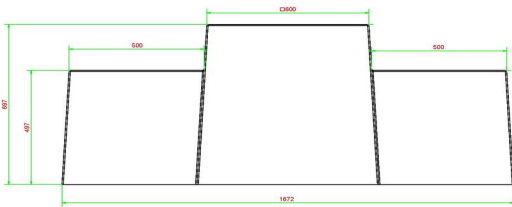

HeBlad
www.HeBlad.com
BB.CH
Gewicht ± 1140 KG.

Specifications Chess Bench, Natural Concrete

Product code	BB.CH	Height tabletop	70 cm
Colour	Natural concrete	Weight	1140 kg
Dimensions (L x W x H)	167 x 67 x 70 cm	Number of seats	2
Seat height	50 cm		

Related products