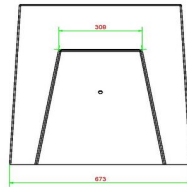

Want to rest or play a game on the chess bench?

The chess bench in natural concrete has a seat height of 50 cm and the table top is made at a height of 70 cm. The upper part is equipped with a chess surface and the table is supplied with one set of chess pieces as standard. The ideal setting to think about a game of chess against your challenger in the fresh air, to have a nice chat or to take a moment of rest during a walk. Place the concrete chess bench as an eye-catcher and it will bring people together. Sometimes for a chat, sometimes for a game, but it's always fun and free of charge.

**When ordering one chess bench, you will receive 1 set of chess pieces.

HeBlad
www.HeBlad.com
BB.CH
Gewicht ± 1140 KG.

Specifications Chess Bench, Natural Concrete

Product code	BB.CH	Height tabletop	70 cm
Colour	Natural concrete	Weight	1140 kg
Dimensions (L x W x H)	167 x 67 x 70 cm	Number of seats	2
Seat height	50 cm		