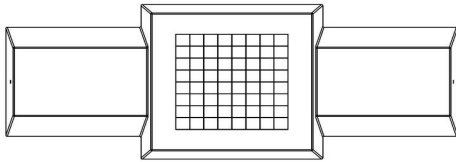

Want to rest or play a game on the chess bench?

The chess bench in natural concrete has a seat height of 50 cm and the table top is made at a height of 70 cm. The upper part is equipped with a chess surface and the table is supplied with one set of chess pieces as standard. The ideal setting to think about a game of chess against your challenger in the fresh air, to have a nice chat or to take a moment of rest during a walk. Place the concrete chess bench as an eye-catcher and it will bring people together. Sometimes for a chat, sometimes for a game, but it's always fun and free of charge.

**When ordering one chess bench, you will receive 1 set of chess pieces.

HeBlad
www.HeBlad.com
BB.CH
Gewicht ± 1140 KG.

Specifications Chess Bench, Natural Concrete

Product code	BB.CH	Height tabletop	70 cm
Colour	Natural concrete	Weight	1140 kg
Dimensions (L x W x H)	167 x 67 x 70 cm	Number of seats	2
Seat height	50 cm		