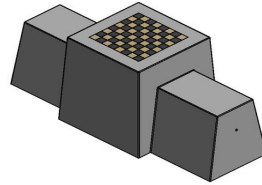

HeBlad
www.HeBlad.com
BB.CH
Gewicht ± 1140 KG.

Specifications Chess Bench, Natural Concrete

Product code	BB.CH	Height tabletop	70 cm
Colour	Natural concrete	Weight	1140 kg
Dimensions (L x W x H)	167 x 67 x 70 cm	Number of seats	2
Seat height	50 cm		

Related products