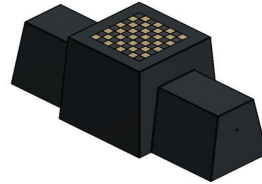

HeBlad
www.HeBlad.com
BB.CH.AB
Gewicht ± 1140 KG.

Specifications Chess Bench, Anthracite-Concrete

Product code	BB.CH.AB	Height tabletop	70 cm
Colour	Antraciet-beton	Weight	1140 kg
Dimensions (L x W x H)	167 x 67 x 70 cm	Number of seats	2
Seat height	50 cm		

Related products