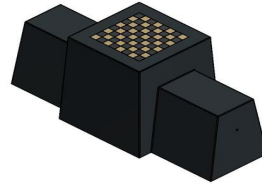

Chess Bench, Anthracite-Concrete

Product code: BB.CH.AB

An expressive version in Anthracite-Concrete, this Chess Bench, in unique design, suitable for any location where a bench or game table is in place. Think of school yards, parks, city centres. This bench is also ideal for protection against ram raid.

* When ordering one Chess Bench you will receive 1 set of chess pieces free of charge.

HeBlad
www.HeBlad.com
BB.CH.AB
Gewicht ± 1140 KG.

Specifications Chess Bench, Anthracite-Concrete

| | | | |
|------------------------|------------------|-----------------|---------|
| Product code | BB.CH.AB | Height tabletop | 70 cm |
| Colour | Antraciet-beton | Weight | 1140 kg |
| Dimensions (L x W x H) | 167 x 67 x 70 cm | Number of seats | 2 |
| Seat height | 50 cm | | |