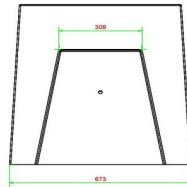

HeBlad
www.HeBlad.com
BB.CH.AB
Gewicht ± 1140 KG.

Specifications Chess Bench, Anthracite-Concrete

Product code	BB.CH.AB	Height tabletop	70 cm
Colour	Antraciet-beton	Weight	1140 kg
Dimensions (L x W x H)	167 x 67 x 70 cm	Number of seats	2
Seat height	50 cm		

Related products