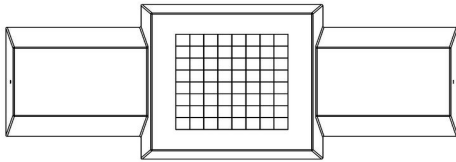

HeBlad
www.HeBlad.com
BB.CH.AB
Gewicht ± 1140 KG.

Specifications Chess Bench, Anthracite-Concrete

Product code	BB.CH.AB	Height tabletop	70 cm
Colour	Antraciet-beton	Weight	1140 kg
Dimensions (L x W x H)	167 x 67 x 70 cm	Number of seats	2
Seat height	50 cm		

Related products