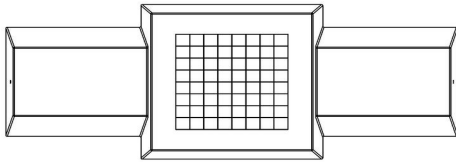

Chess Bench, Anthracite-Concrete

Product code: BB.CH.AB

An expressive version in Anthracite-Concrete, this Chess Bench, in unique design, suitable for any location where a bench or game table is in place. Think of school yards, parks, city centres. This bench is also ideal for protection against ram raid.

* When ordering one Chess Bench you will receive 1 set of chess pieces free of charge.

HeBlad
www.HeBlad.com
BB.CH.AB
Gewicht ± 1140 KG.

Specifications Chess Bench, Anthracite-Concrete

| | | | |
|------------------------|------------------|-----------------|---------|
| Product code | BB.CH.AB | Height tabletop | 70 cm |
| Colour | Antraciet-beton | Weight | 1140 kg |
| Dimensions (L x W x H) | 167 x 67 x 70 cm | Number of seats | 2 |
| Seat height | 50 cm | | |