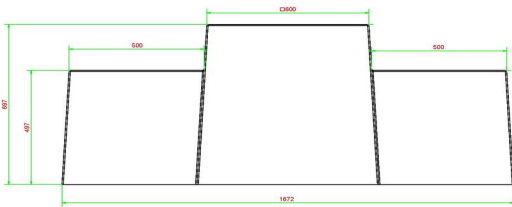

HeBlad
www.HeBlad.com
BB.CH.AB
Gewicht ± 1140 KG.

Specifications Chess Bench, Anthracite-Concrete

Product code	BB.CH.AB	Height tabletop	70 cm
Colour	Antraciet-beton	Weight	1140 kg
Dimensions (L x W x H)	167 x 67 x 70 cm	Number of seats	2
Seat height	50 cm		

Related products