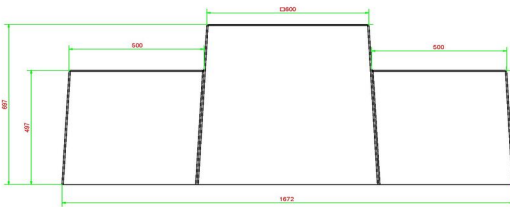

HeBlad
www.HeBlad.com
BB.CH.AB
Gewicht ± 1140 KG.

Specifications Chess Bench, Anthracite-Concrete

Product code	BB.CH.AB	Height tabletop	70 cm
Colour	Antraciet-beton	Weight	1140 kg
Dimensions (L x W x H)	167 x 67 x 70 cm	Number of seats	2
Seat height	50 cm		

Related products