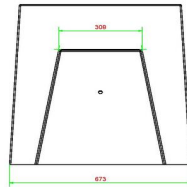

* When ordering one Chess Bench you will receive 1 set of chess pieces free of charge.

HeBlad
www.HeBlad.com
BB.CH.AB
Gewicht ± 1140 KG.

Specifications Chess Bench, Anthracite-Concrete

| | | | |
|------------------------|------------------|-----------------|---------|
| Product code | BB.CH.AB | Height tabletop | 70 cm |
| Colour | Antraciet-beton | Weight | 1140 kg |
| Dimensions (L x W x H) | 167 x 67 x 70 cm | Number of seats | 2 |
| Seat height | 50 cm | | |