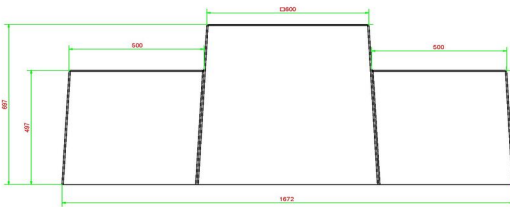

* When ordering one Chess Bench you will receive 1 set of chess pieces free of charge.

HeBlad
www.HeBlad.com
BB.CH.AB
Gewicht ± 1140 KG.

Specifications Chess Bench, Anthracite-Concrete

| | | | |
|------------------------|------------------|-----------------|---------|
| Product code | BB.CH.AB | Height tabletop | 70 cm |
| Colour | Antraciet-beton | Weight | 1140 kg |
| Dimensions (L x W x H) | 167 x 67 x 70 cm | Number of seats | 2 |
| Seat height | 50 cm | | |