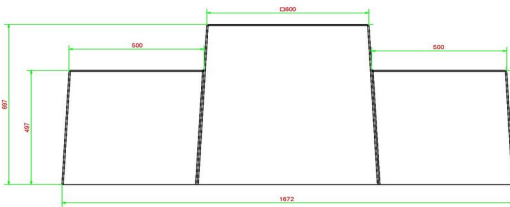

HeBlad
www.HeBlad.com
BB.CK
Gewicht ± 1140 KG.

Specifications Checkers/Drafts Bench, Natural Concrete

Product code	BB.CK	Height tabletop	70 cm
Colour	Natural concrete	Weight	1140 kg
Dimensions (L x W x H)	167 x 67 x 70 cm	Number of seats	2
Seat height	50 cm		

Related products