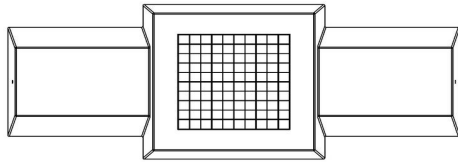

HeBlad
www.HeBlad.com
BB.CK
Gewicht ± 1140 KG.

Specifications Checkers/Drafts Bench, Natural Concrete

Product code	BB.CK	Height tabletop	70 cm
Colour	Natural concrete	Weight	1140 kg
Dimensions (L x W x H)	167 x 67 x 70 cm	Number of seats	2
Seat height	50 cm		

Related products