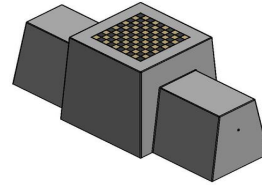

HeBlad
www.HeBlad.com
BB.CK
Gewicht ± 1140 KG.

Specifications Checkers/Drafts Bench, Natural Concrete

Product code	BB.CK	Height tabletop	70 cm
Colour	Natural concrete	Weight	1140 kg
Dimensions (L x W x H)	167 x 67 x 70 cm	Number of seats	2
Seat height	50 cm		

Related products