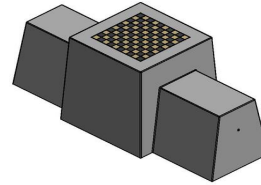

HeBlad
www.HeBlad.com
BB.CK
Gewicht ± 1140 KG.

Specifications Checkers/Drafts Bench, Natural Concrete

Product code	BB.CK	Height tabletop	70 cm
Colour	Natural concrete	Weight	1140 kg
Dimensions (L x W x H)	167 x 67 x 70 cm	Number of seats	2
Seat height	50 cm		

Related products