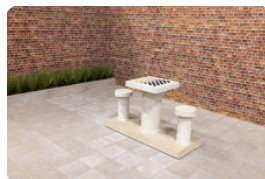

HeBlad
www.HeBlad.com
BB.CK
Gewicht ± 1140 KG.

Specifications Checkers/Drafts Bench, Natural Concrete

Product code	BB.CK	Height tabletop	70 cm
Colour	Natural concrete	Weight	1140 kg
Dimensions (L x W x H)	167 x 67 x 70 cm	Number of seats	2
Seat height	50 cm		

Related products

GT.CK.2