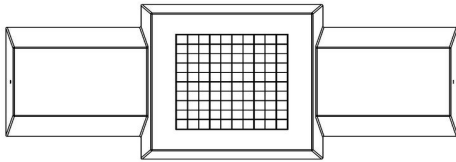

HeBlad
www.HeBlad.com
BB.CK
Gewicht ± 1140 KG.

Specifications Checkers/Drafts Bench, Natural Concrete

Product code	BB.CK	Height tabletop	70 cm
Colour	Natural concrete	Weight	1140 kg
Dimensions (L x W x H)	167 x 67 x 70 cm	Number of seats	2
Seat height	50 cm		

Related products