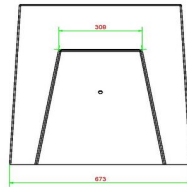

HeBlad
www.HeBlad.com
BB.CK
Gewicht ± 1140 KG.

Specifications Checkers/Drafts Bench, Natural Concrete

Product code	BB.CK	Height tabletop	70 cm
Colour	Natural concrete	Weight	1140 kg
Dimensions (L x W x H)	167 x 67 x 70 cm	Number of seats	2
Seat height	50 cm		

Related products