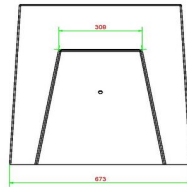

HeBlad
www.HeBlad.com
BB.CK.AB
Gewicht ± 1140 KG.

Specifications Checkers/Drafts Bench, Anthracite-Concrete

Product code	BB.CK.AB	Height tabletop	70 cm
Colour	Anthracite concrete	Weight	1140 kg
Dimensions (L x W x H)	167 x 67 x 70 cm	Number of seats	2
Seat height	50 cm		

Related products