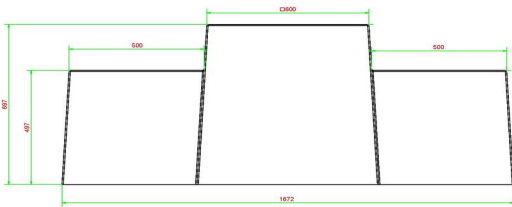

HeBlad
www.HeBlad.com
BB.CK.AB
Gewicht ± 1140 KG.

Specifications Checkers/Drafts Bench, Anthracite-Concrete

Product code	BB.CK.AB	Height tabletop	70 cm
Colour	Anthracite concrete	Weight	1140 kg
Dimensions (L x W x H)	167 x 67 x 70 cm	Number of seats	2
Seat height	50 cm		

Related products