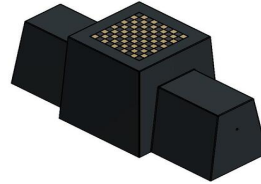

HeBlad
www.HeBlad.com
BB.CK.AB
Gewicht ± 1140 KG.

Specifications Checkers/Drafts Bench, Anthracite-Concrete

Product code	BB.CK.AB	Height tabletop	70 cm
Colour	Anthracite concrete	Weight	1140 kg
Dimensions (L x W x H)	167 x 67 x 70 cm	Number of seats	2
Seat height	50 cm		

Related products