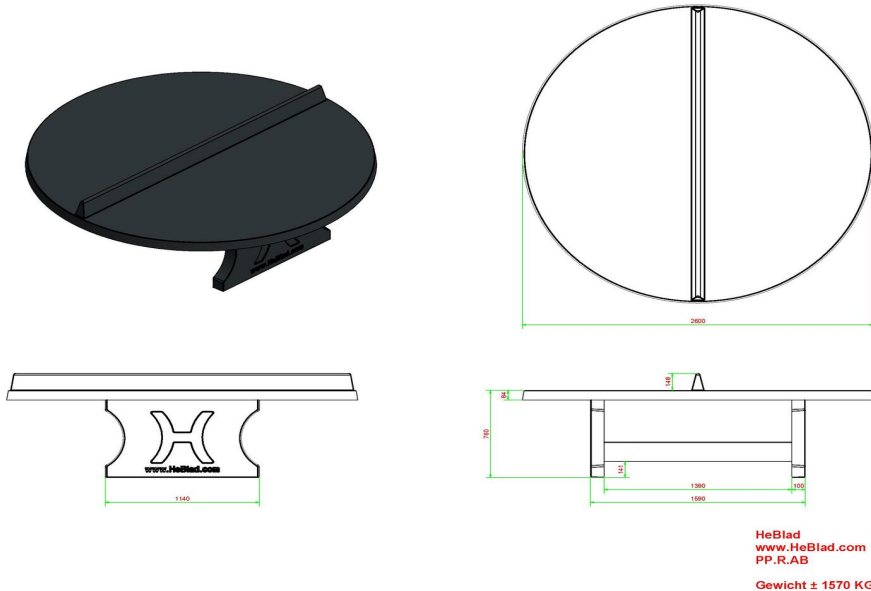

Quality of the concrete ping pong tables

This round concrete table tennis table, like all other HeBlad game and gaming tables, is cast from one piece of concrete. This means that the round concrete table tennis table consists of one piece of concrete. The concrete is of high quality, as you have come to expect of us. This high-quality product is so strong and robust that it does not invite vandalism. This means you can enjoy table tennis with the HeBlad concrete ping pong tables for years to come!

Concrete base plate

Is a concrete base plate necessary for a table tennis table? The concrete base plate that comes with this round concrete table tennis table ensures that you will not be bothered by grass or mud under your table tennis table. This significantly reduces the risk of slipping while using the table tennis table. Moreover, this makes maintenance a lot easier and the table is even more stable. The bottom plate is optional for every game table. The base plate can be ordered separately and your site must meet a number of conditions. Always contact us to discuss this.

Specifications Round Ping-Pong table Anthracite-Concrete

Product code	PP.R.AB	Height tabletop	76 cm
Colour	Anthracite concrete	Height of the net	14,75 cm
Dimension playing surface (L x W)	∅ 260 cm	Weight	1570 kg
Dimensions bottom of playing surface	∅ 264 cm	Distance legs	149 cm (center to center)
Tabletop thickness	8,4 cm		