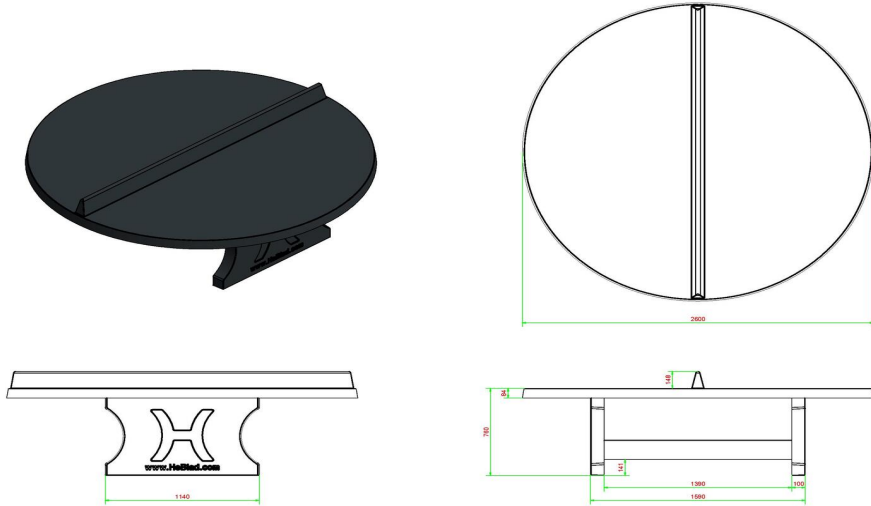

Quality of the concrete ping pong tables

This round concrete table tennis table, like all other HeBlad game and gaming tables, is cast from one piece of concrete. This means that the round concrete table tennis table consists of one piece of concrete. The concrete is of high quality, as you have come to expect of us. This high-quality product is so strong and robust that it does not invite vandalism. This means you can enjoy table tennis with the HeBlad concrete ping pong tables for years to come!

Concrete base plate

Is a concrete base plate necessary for a table tennis table? The concrete base plate that comes with this round concrete table tennis table ensures that you will not be bothered by grass or mud under your table tennis table. This significantly reduces the risk of slipping while using the table tennis table. Moreover, this makes maintenance a lot easier and the table is even more stable. The bottom plate is optional for every game table. The base plate can be ordered separately and your site must meet a number of conditions. Always contact us to discuss this.

HeBlad
www.HeBlad.com
PP.R.AB
Gewicht ± 1570 KG

Specifications Round Ping-Pong table Anthracite-Concrete

Product code	PP.R.AB	Height tabletop	76 cm
Colour	Anthracite concrete	Height of the net	14,75 cm
Dimension playing surface (L x W)	∅ 260 cm	Weight	1570 kg
Dimensions bottom base plate	∅ 264 cm	Distance legs	149 cm (center to center)
Tabletop thickness	8,4 cm		