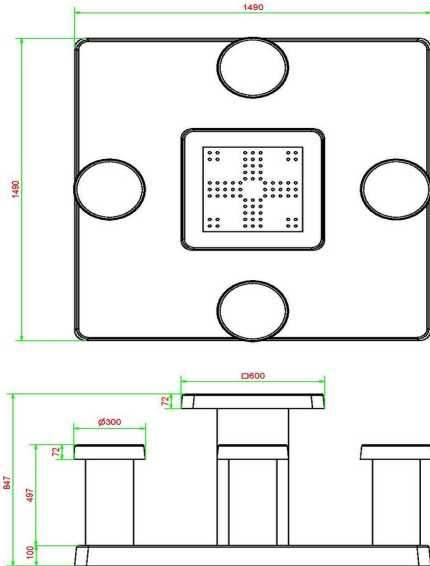

Concrete base plate for game tables

The base plate of the Ludo game table is placed at the same height as the existing paving. This means no steps up or down. The concrete base plate makes maintenance around the gaming tables easier. The bottom plate also ensures that the Ludo game table remains stable. Robust and solid, as you have come to expect from HeBlad.

*When you order this game tile you will receive 1 set of pawns and dice for free.

HeBlad
www.HeBlad.com
GT.LD.4

± 900 KG.

Specifications Ludo Game Table Naturel Concrete (4P)

| | | | |
|-----------------------------|-------------------|-----------------------------------|-------------------|
| Product code | GT.LD.4 | Height tabletop | 75 cm |
| Colour | Natural concrete | Seat height | 50 cm |
| Dimensions (L x W x H) | 149 x 149 x 85 cm | Dimensions base plate (L x W x H) | 149 x 149 x 10 cm |
| Dimensions tabletop (L x W) | 60 x 60 cm | Weight | 900 kg |
| Tabletop thickness | 7 cm | | |