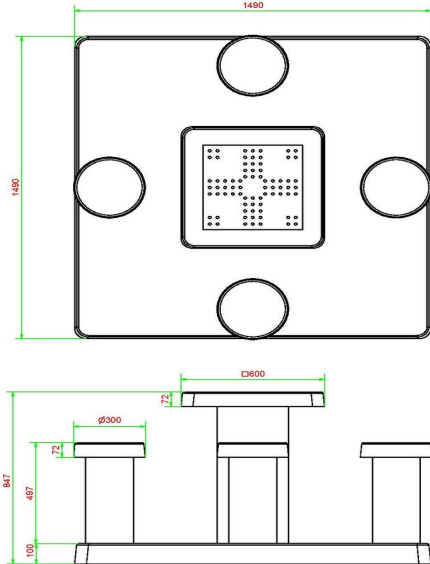

Ludo Game Table Naturel Concrete (4P)

Product code: GT.LD.4

A showpiece for example on school squares or in the playgrounds. Children can alternate play a game of Ludo or just being able to have lunch at the table. The Game Table consists of a solid piece of concrete, so no loose parts, which will be a benefit to safety. The game surfaces are of natural stone. The table is resistant to all weather influences. A HeBlad Game Table guarantees years of fun. This Game Table is also available in a Chess Table or just a blank Game Table, both with or 4 seats.

* When ordering this Game Table you will receive 1 set of pawns and a dice free of charge.

HeBlad
www.HeBlad.com
GT.LD.4

± 900 KG.

Specifications Ludo Game Table Naturel Concrete (4P)

Product code	GT.LD.4	Height tabletop	75 cm
Colour	Natural concrete	Seat height	50 cm
Dimensions (L x W x H)	149 x 149 x 85 cm	Dimensions base plate (L x W x H)	149 x 149 x 10 cm
Dimensions tabletop (L x W)	60 x 60 cm	Weight	900 kg
Tabletop thickness	7 cm		