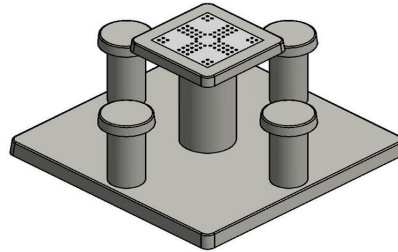

Choose the gaming table variant that suits you

The Ludo game table is available in two colours; Anthracite Concrete and Natural Concrete. In addition, HeBlad's game tables are also available in Chess table, Checkers table or Backgammon game table. When ordering this Ludo game table, you also have the choice of whether you want two or four seats. The concrete Ludo game table is a very popular product. The Ludo game table is not only a favorite on Dutch playgrounds and schoolyards, but also abroad.

Concrete base plate for game tables

The base plate of the Ludo game table is placed at the same height as the existing paving. This means no steps up or down. The concrete base plate makes maintenance around the gaming tables easier. The bottom plate also ensures that the Ludo game table remains stable. Robust and solid, as you have come to expect from HeBlad.

*When you order this game tile you will receive 1 set of pawns and dice for free.

HeBlad
www.HeBlad.com
GT.LD.4

± 900 KG.

Specifications Ludo Game Table Naturel Concrete (4P)

| | | | |
|-----------------------------|-------------------|-----------------------------------|-------------------|
| Product code | GT.LD.4 | Height tabletop | 75 cm |
| Colour | Natural concrete | Seat height | 50 cm |
| Dimensions (L x W x H) | 149 x 149 x 85 cm | Dimensions base plate (L x W x H) | 149 x 149 x 10 cm |
| Dimensions tabletop (L x W) | 60 x 60 cm | Weight | 900 kg |
| Tabletop thickness | 7 cm | | |