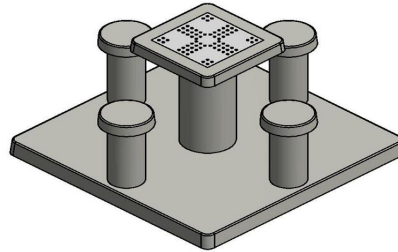

Ludo Game Table Naturel Concrete (4P)

Product code: GT.LD.4

A showpiece for example on school squares or in the playgrounds. Children can alternate play a game of Ludo or just being able to have lunch at the table. The Game Table consists of a solid piece of concrete, so no loose parts, which will be a benefit to safety. The game surfaces are of natural stone. The table is resistant to all weather influences. A HeBlad Game Table guarantees years of fun. This Game Table is also available in a Chess Table or just a blank Game Table, both with or 4 seats.

* When ordering this Game Table you will receive 1 set of pawns and a dice free of charge.

HeBlad
www.HeBlad.com
GT.LD.4

± 900 KG.

Specifications Ludo Game Table Naturel Concrete (4P)

Product code	GT.LD.4	Height tabletop	75 cm
Colour	Natural concrete	Seat height	50 cm
Dimensions (L x W x H)	149 x 149 x 85 cm	Dimensions base plate (L x W x H)	149 x 149 x 10 cm
Dimensions tabletop (L x W)	60 x 60 cm	Weight	900 kg
Tabletop thickness	7 cm		