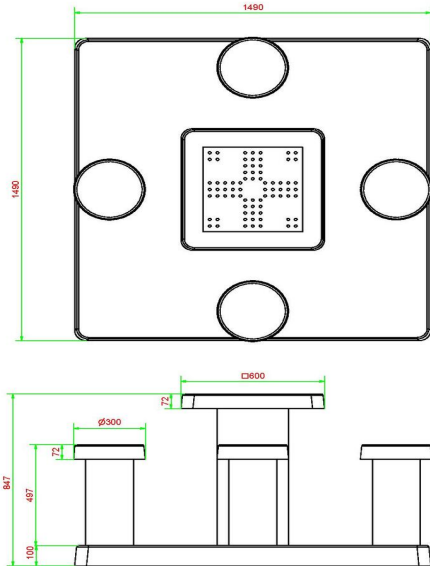

Concrete base plate for game tables

The base plate of the Ludo game table is placed at the same height as the existing paving. This means no steps up or down. The concrete base plate makes maintenance around the gaming tables easier. The bottom plate also ensures that the Ludo game table remains stable. Robust and solid, as you have come to expect from HeBlad.

*When you order this game tile you will receive 1 set of pawns and dice for free.

HeBlad
www.HeBlad.com
GT.LD.4

± 900 KG.

Specifications Ludo Game Table Naturel Concrete (4P)

Product code	GT.LD.4	Height tabletop	75 cm
Colour	Natural concrete	Seat height	50 cm
Dimensions (L x W x H)	149 x 149 x 85 cm	Dimensions base plate (L x W x H)	149 x 149 x 10 cm
Dimensions tabletop (L x W)	60 x 60 cm	Weight	900 kg
Tabletop thickness	7 cm		