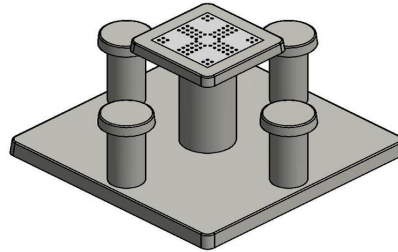

Choose the gaming table variant that suits you

The Ludo game table is available in two colours; Anthracite Concrete and Natural Concrete. In addition, HeBlad's game tables are also available in Chess table, Checkers table or Backgammon game table. When ordering this Ludo game table, you also have the choice of whether you want two or four seats. The concrete Ludo game table is a very popular product. The Ludo game table is not only a favorite on Dutch playgrounds and schoolyards, but also abroad.

Concrete base plate for game tables

The base plate of the Ludo game table is placed at the same height as the existing paving. This means no steps up or down. The concrete base plate makes maintenance around the gaming tables easier. The bottom plate also ensures that the Ludo game table remains stable. Robust and solid, as you have come to expect from HeBlad.

*When you order this game tile you will receive 1 set of pawns and dice for free.

HeBlad
www.HeBlad.com
GT.LD.4

± 900 KG.

Specifications Ludo Game Table Naturel Concrete (4P)

Product code	GT.LD.4	Height tabletop	75 cm
Colour	Natural concrete	Seat height	50 cm
Dimensions (L x W x H)	149 x 149 x 85 cm	Dimensions base plate (L x W x H)	149 x 149 x 10 cm
Dimensions tabletop (L x W)	60 x 60 cm	Weight	900 kg
Tabletop thickness	7 cm		