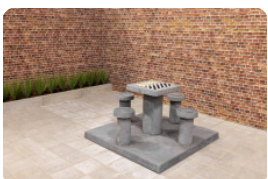

Related products

GT.CK.AB4