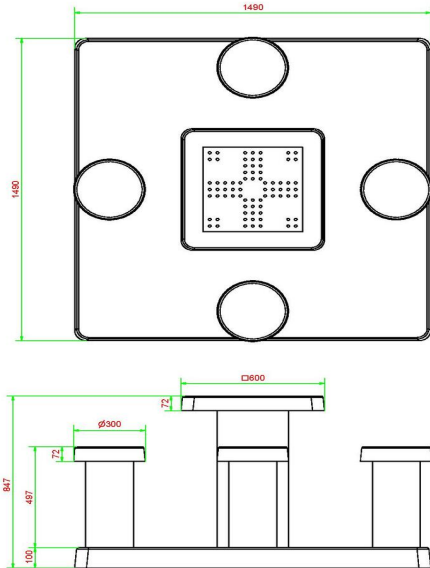

HeBlad
www.HeBlad.com
GT.LD.AB4

± 900 KG.

Specifications Ludo Game Table Anthracite-Concrete (4P)

Product code	GT.LD.AB4	Height tabletop	75 cm
Colour	Anthracite concrete	Seat height	50 cm
Dimensions (L x W x H)	149 x 149 x 85 cm	Dimensions base plate (L x W x H)	149 x 149 x 10 cm
Dimensions tabletop (L x W)	60 x 60 cm	Weight	900 kg
Tabletop thickness	7 cm		