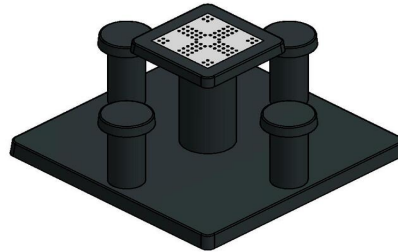

Ludo Game Table Anthracite-Concrete (4P)

Product code: GT.LD.AB4

What a beauty, this anthracite concrete ludo table. The square game table top in combination with the round leg and round seats makes the design unique. The integrated game board has bright ludo colours, making the table a real eye-catcher on your schoolyard, in the park, in the garden or on your camping site. The four stools are perfectly adjusted to the table height, have the ideal seat height and the perfect distance to the game. This well-coordinated height also makes the anthracite concrete ludo table very suitable as a regular garden table.

By combining different gaming tables you broaden the gaming options for your visitors. For the athletes, foot volleyball is a fitting challenge and the familiar ping

pong tables are always a success.

Additional seating next to the anthracite concrete ludo table

HeBlad
www.HeBlad.com
GT.LD.AB4

± 900 KG.

Specifications Ludo Game Table Anthracite-Concrete (4P)

Product code	GT.LD.AB4	Height tabletop	75 cm
Colour	Anthracite concrete	Seat height	50 cm
Dimensions (L x W x H)	149 x 149 x 85 cm	Dimensions base plate (L x W x H)	149 x 149 x 10 cm
Dimensions tabletop (L x W)	60 x 60 cm	Weight	900 kg
Tabletop thickness	7 cm		