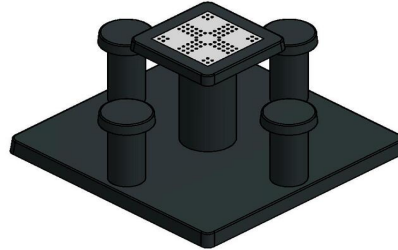

HeBlad
www.HeBlad.com
GT.LD.AB4

± 900 KG.

Specifications Ludo Game Table Anthracite-Concrete (4P)

Product code	GT.LD.AB4	Height tabletop	75 cm
Colour	Anthracite concrete	Seat height	50 cm
Dimensions (L x W x H)	149 x 149 x 85 cm	Dimensions base plate (L x W x H)	149 x 149 x 10 cm
Dimensions tabletop (L x W)	60 x 60 cm	Weight	900 kg
Tabletop thickness	7 cm		

Related products