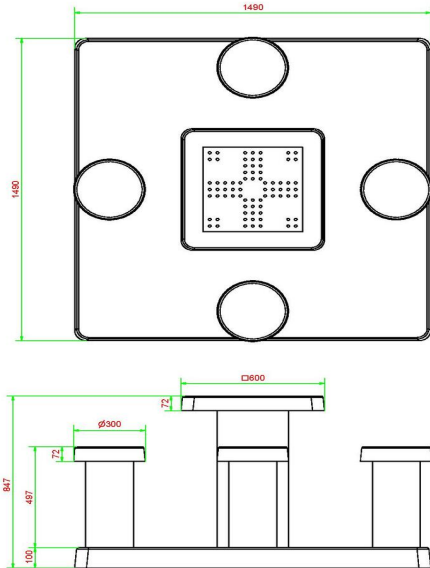

HeBlad
www.HeBlad.com
GT.LD.AB4

± 900 KG.

Specifications Ludo Game Table Anthracite-Concrete (4P)

Product code	GT.LD.AB4	Height tabletop	75 cm
Colour	Anthracite concrete	Seat height	50 cm
Dimensions (L x W x H)	149 x 149 x 85 cm	Dimensions base plate (L x W x H)	149 x 149 x 10 cm
Dimensions tabletop (L x W)	60 x 60 cm	Weight	900 kg
Tabletop thickness	7 cm		

Related products