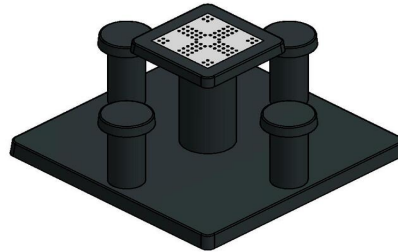

HeBlad
www.HeBlad.com
GT.LD.AB4

± 900 KG.

Specifications Ludo Game Table Anthracite-Concrete (4P)

Product code	GT.LD.AB4	Height tabletop	75 cm
Colour	Anthracite concrete	Seat height	50 cm
Dimensions (L x W x H)	149 x 149 x 85 cm	Dimensions base plate (L x W x H)	149 x 149 x 10 cm
Dimensions tabletop (L x W)	60 x 60 cm	Weight	900 kg
Tabletop thickness	7 cm		

Related products