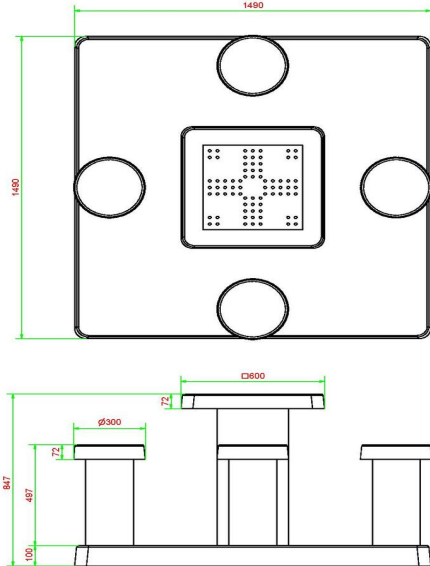

HeBlad
www.HeBlad.com
GT.LD.AB4

± 900 KG.

Specifications Ludo Game Table Anthracite-Concrete (4P)

Product code	GT.LD.AB4	Height tabletop	75 cm
Colour	Anthracite concrete	Seat height	50 cm
Dimensions (L x W x H)	149 x 149 x 85 cm	Dimensions base plate (L x W x H)	149 x 149 x 10 cm
Dimensions tabletop (L x W)	60 x 60 cm	Weight	900 kg
Tabletop thickness	7 cm		

Related products