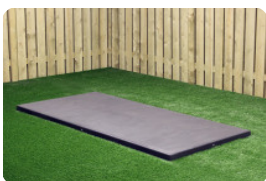

Related products

OP.BB.AB