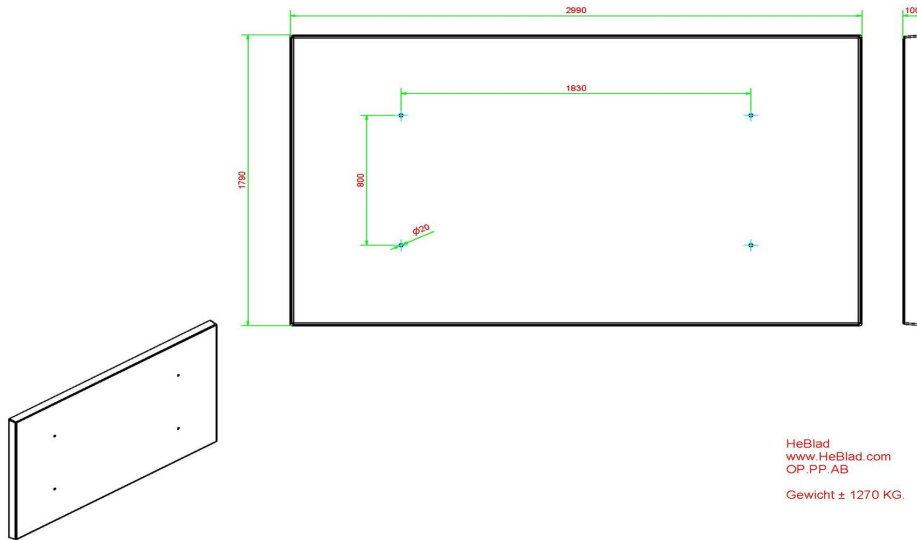

### Base plate for ping pong tables

With a size of 299 x 179 x 10 cm, you keep the space under the ping pong table rectangular and the ping pong table's rounded corners free of unwanted grass and weeds. The anthracite concrete colour gives a chic look and is made of the same material as HeBlad's other anthracite concrete products. This makes the base plate very suitable for placement under the anthracite concrete ping pong table and the rounded anthracite concrete ping pong table. Because of the size, you can also choose to use the anthracite concrete base plate as a contrast for the natural ping pong tables or the anthracite lacquered ping pong table. This base plate is also used under a HeBlad foot volleyball table.

### Delivery of the base plate

The base plate is made from one piece and is supplied with a tap. Therefore, always check in advance whether your location meets the delivery conditions or contact us.

**HeBlad BV**  
Diamantweg 22  
NL - 5527 LC Hapert  
T. +31 497 - 36 08 08  
info@HeBlad.com  
www.HeBlad.com

#### Base plate and benches.

The base plate provides stability to the products on a less flat or unstable surface. That is why our benches and other gaming tables can also be placed on the base plate. Combinations of different HeBlad products are certainly possible and will complement your site. We provide years of gaming fun and give spectators and passers-by a wonderful moment of rest.

## Specifications Concrete base plate for tennis table Anthracite-Concrete

Product code	OP.PP.AB	Finishing base plate	Smooth concrete
Colour	Anthracite concrete	lifting device	139 x 87 x 99 cm
Dimensions (L x W x H)	299 x 179 x 10 cm	preparation attachment	Holes for bolts M16
Weight	1270 kg		