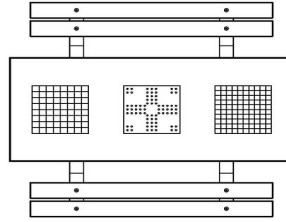

HeBlad
www.HeBlad.com
PS.DLAB.GT.132
± 780 KG.

Specifications Multi Gaming table (1-3-2) DeLuxe Anthracite-Concrete

Product code	PS.DLAB.GT.132	Height tabletop	75 cm
Colour	Anthracite concrete	Seat height	50 cm
Dimensions (L x W x H)	210 x 193 x 75 cm	Material seat	Bamboo
Dimensions tabletop (L x W)	210 x 90 cm	Distance legs	111 cm (center to center)
Tabletop thickness	7 cm	Weight	780 kg

Related products