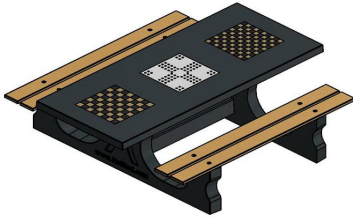

**Multi Gaming table (1-3-2) DeLuxe
Anthracite-Concrete**

Product code: PS.DLAB.GT.132

HeBlad
www.HeBlad.com
PS_DLAB_GT.132
± 780 KG.

Specifications Multi Gaming table (1-3-2) DeLuxe Anthracite-Concrete

Product code	PS.DLAB.GT.132	Height tabletop	75 cm
Colour	Anthracite concrete	Seat height	50 cm
Dimensions (L x W x H)	210 x 193 x 75 cm	Material seat	Bamboo
Dimensions tabletop (L x W)	210 x 90 cm	Distance legs	111 cm (center to center)
Tabletop thickness	7 cm	Weight	780 kg

Related products

PS.DL.GT.132

BB.CH.AB

GT.CK.Pieces

GT.CK.2

OP.PS.AB.246