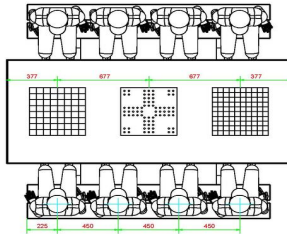

**Multi Gaming table (1-3-2) DeLuxe
Anthracite-Concrete**

Product code: PS.DLAB.GT.132

HeBlad
www.HeBlad.com
PS_DLAB_GT.132
± 780 KG.

Specifications Multi Gaming table (1-3-2) DeLuxe Anthracite-Concrete

Product code	PS.DLAB.GT.132	Height tabletop	75 cm
Colour	Anthracite concrete	Seat height	50 cm
Dimensions (L x W x H)	210 x 193 x 75 cm	Material seat	Bamboo
Dimensions tabletop (L x W)	210 x 90 cm	Distance legs	111 cm (center to center)
Tabletop thickness	7 cm	Weight	780 kg