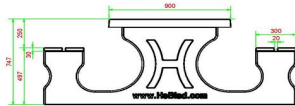

Do you prefer a smaller table, but do you still want a games table? At HeBlad we have provided you with a wide range to choose from. How about the chess table, ludo table or checkers table as a separate product? These tables are available in two or four-person versions and in the colours natural concrete and anthracite concrete.

HeBlad
www.HeBlad.com
PS.DLAB.GT.132
± 780 KG.

Specifications Multi Gaming table (1-3-2) DeLuxe Anthracite-Concrete

Product code	PS.DLAB.GT.132	Height tabletop	75 cm
Colour	Anthracite concrete	Seat height	50 cm
Dimensions (L x W x H)	210 x 193 x 75 cm	Material seat	Bamboo
Dimensions tabletop (L x W)	210 x 90 cm	Distance legs	111 cm (center to center)
Tabletop thickness	7 cm	Weight	780 kg