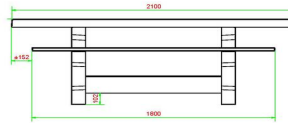

Do you prefer a smaller table, but do you still want a games table? At HeBlad we have provided you with a wide range to choose from. How about the chess table, ludo table or checkers table as a separate product? These tables are available in two or four-person versions and in the colours natural concrete and anthracite concrete.

HeBlad
www.HeBlad.com
PS.DLAB.GT.132
± 780 KG.

Specifications Multi Gaming table (1-3-2) DeLuxe Anthracite-Concrete

Product code	PS.DLAB.GT.132	Height tabletop	75 cm
Colour	Anthracite concrete	Seat height	50 cm
Dimensions (L x W x H)	210 x 193 x 75 cm	Material seat	Bamboo
Dimensions tabletop (L x W)	210 x 90 cm	Distance legs	111 cm (center to center)
Tabletop thickness	7 cm	Weight	780 kg