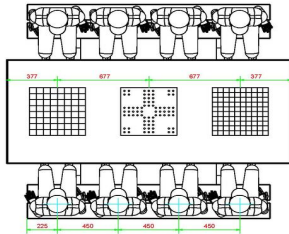

HeBlad
www.HeBlad.com
PS.DLAB.GT.132
± 780 KG.

Specifications Multi Gaming table (1-3-2) DeLuxe Anthracite-Concrete

Product code	PS.DLAB.GT.132	Height tabletop	75 cm
Colour	Anthracite concrete	Seat height	50 cm
Dimensions (L x W x H)	210 x 193 x 75 cm	Material seat	Bamboo
Dimensions tabletop (L x W)	210 x 90 cm	Distance legs	111 cm (center to center)
Tabletop thickness	7 cm	Weight	780 kg