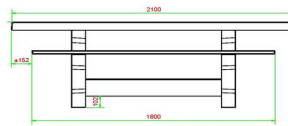

**Multi Gaming table (1-3-2) DeLuxe
Anthracite-Concrete**

Product code: PS.DLAB.GT.132

HeBlad
www.HeBlad.com
PS_DLAB_GT.132
± 780 KG.

Specifications Multi Gaming table (1-3-2) DeLuxe Anthracite-Concrete

Product code	PS.DLAB.GT.132	Height tabletop	75 cm
Colour	Anthracite concrete	Seat height	50 cm
Dimensions (L x W x H)	210 x 193 x 75 cm	Material seat	Bamboo
Dimensions tabletop (L x W)	210 x 90 cm	Distance legs	111 cm (center to center)
Tabletop thickness	7 cm	Weight	780 kg