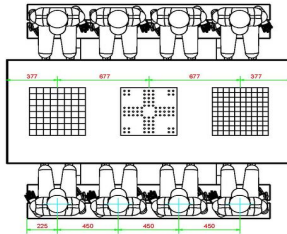

HeBlad
www.HeBlad.com
PS.DLAB.GT.132
± 780 KG.

Specifications Multi Gaming table (1-3-2) DeLuxe Anthracite-Concrete

Product code	PS.DLAB.GT.132	Height tabletop	75 cm
Colour	Anthracite concrete	Seat height	50 cm
Dimensions (L x W x H)	210 x 193 x 75 cm	Material seat	Bamboo
Dimensions tabletop (L x W)	210 x 90 cm	Distance legs	111 cm (center to center)
Tabletop thickness	7 cm	Weight	780 kg

Related products