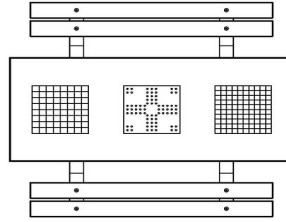

Do you prefer a smaller table, but do you still want a games table? At HeBlad we have provided you with a wide range to choose from. How about the chess table, ludo table or checkers table as a separate product? These tables are available in two or four-person versions and in the colours natural concrete and anthracite concrete.

HeBlad
www.HeBlad.com
PS.DLAB.GT.132
± 780 KG.

Specifications Multi Gaming table (1-3-2) DeLuxe Anthracite-Concrete

Product code	PS.DLAB.GT.132	Height tabletop	75 cm
Colour	Anthracite concrete	Seat height	50 cm
Dimensions (L x W x H)	210 x 193 x 75 cm	Material seat	Bamboo
Dimensions tabletop (L x W)	210 x 90 cm	Distance legs	111 cm (center to center)
Tabletop thickness	7 cm	Weight	780 kg