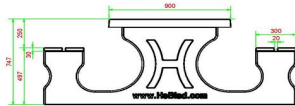

HeBlad
www.HeBlad.com
PS.DLAB.GT.132
± 780 KG.

Specifications Multi Gaming table (1-3-2) DeLuxe Anthracite-Concrete

Product code	PS.DLAB.GT.132	Height tabletop	75 cm
Colour	Anthracite concrete	Seat height	50 cm
Dimensions (L x W x H)	210 x 193 x 75 cm	Material seat	Bamboo
Dimensions tabletop (L x W)	210 x 90 cm	Distance legs	111 cm (center to center)
Tabletop thickness	7 cm	Weight	780 kg

Related products