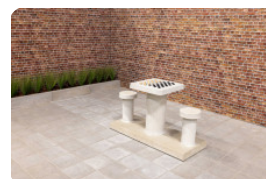

HeBlad
www.HeBlad.com
PS.DLAB.GT.132
± 780 KG.

Specifications Multi Gaming table (1-3-2) DeLuxe Anthracite-Concrete

Product code	PS.DLAB.GT.132	Height tabletop	75 cm
Colour	Anthracite concrete	Seat height	50 cm
Dimensions (L x W x H)	210 x 193 x 75 cm	Material seat	Bamboo
Dimensions tabletop (L x W)	210 x 90 cm	Distance legs	111 cm (center to center)
Tabletop thickness	7 cm	Weight	780 kg

Related products

GT.CK.2