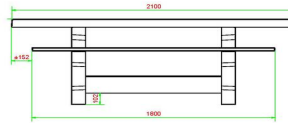

HeBlad
www.HeBlad.com
PS.DLAB.GT.132
± 780 KG.

Specifications Multi Gaming table (1-3-2) DeLuxe Anthracite-Concrete

Product code	PS.DLAB.GT.132	Height tabletop	75 cm
Colour	Anthracite concrete	Seat height	50 cm
Dimensions (L x W x H)	210 x 193 x 75 cm	Material seat	Bamboo
Dimensions tabletop (L x W)	210 x 90 cm	Distance legs	111 cm (center to center)
Tabletop thickness	7 cm	Weight	780 kg

Related products