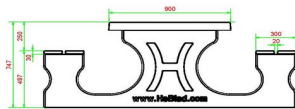

**Multi Gaming table (1-3-2) DeLuxe
Anthracite-Concrete**

Product code: PS.DLAB.GT.132

HeBlad
www.HeBlad.com
PS_DLAB_GT.132
± 780 KG.

Specifications Multi Gaming table (1-3-2) DeLuxe Anthracite-Concrete

Product code	PS.DLAB.GT.132	Height tabletop	75 cm
Colour	Anthracite concrete	Seat height	50 cm
Dimensions (L x W x H)	210 x 193 x 75 cm	Material seat	Bamboo
Dimensions tabletop (L x W)	210 x 90 cm	Distance legs	111 cm (center to center)
Tabletop thickness	7 cm	Weight	780 kg