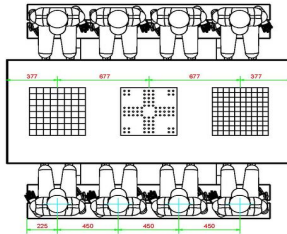

HeBlad
www.HeBlad.com
PS.DLAB.GT.132
± 780 KG.

Specifications Multi Gaming table (1-3-2) DeLuxe Anthracite-Concrete

Product code	PS.DLAB.GT.132	Height tabletop	75 cm
Colour	Anthracite concrete	Seat height	50 cm
Dimensions (L x W x H)	210 x 193 x 75 cm	Material seat	Bamboo
Dimensions tabletop (L x W)	210 x 90 cm	Distance legs	111 cm (center to center)
Tabletop thickness	7 cm	Weight	780 kg