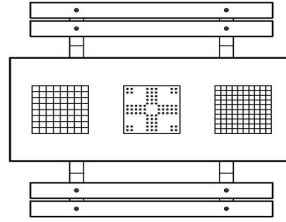

**Multi Gaming table (1-3-2) DeLuxe
Anthracite-Concrete**

Product code: PS.DLAB.GT.132

HeBlad
www.HeBlad.com
PS_DLAB_GT.132
± 780 KG.

Specifications Multi Gaming table (1-3-2) DeLuxe Anthracite-Concrete

Product code	PS.DLAB.GT.132	Height tabletop	75 cm
Colour	Anthracite concrete	Seat height	50 cm
Dimensions (L x W x H)	210 x 193 x 75 cm	Material seat	Bamboo
Dimensions tabletop (L x W)	210 x 90 cm	Distance legs	111 cm (center to center)
Tabletop thickness	7 cm	Weight	780 kg