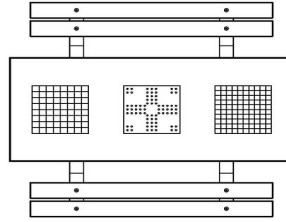

Explanation of the codes:

- 1 = Chess game
- 2 = Checkers game
- 3 = Ludo game

1 set is included per game (chess pieces, checkers and Ludo pawns)

The games table is also available in anthracite concrete. At the games table you can choose which game sheet you want to have collapsed in which place. Would you prefer a different layout? Please contact us.

HeBlad
www.HeBlad.com
PS.DL.GT.132
± 780 KG.

Specifications Multi Gaming table (1-3-2) DeLuxe

Product code	PS.DL.GT.132	Height tabletop	75 cm
Colour	Natural concrete	Seat height	50 cm
Dimensions (L x W x H)	210 x 193 x 75 cm	Material seat	Bamboo
Dimensions tabletop (L x W)	210 x 90 cm	Distance legs	111 cm (center to center)
Tabletop thickness	7 cm	Weight	780 kg