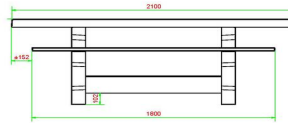

Explanation of the codes:

- 1 = Chess game
- 2 = Checkers game
- 3 = Ludo game

1 set is included per game (chess pieces, checkers and Ludo pawns)

The games table is also available in anthracite concrete. At the games table you can choose which game sheet you want to have collapsed in which place. Would you prefer a different layout? Please contact us.

HeBlad
www.HeBlad.com
PS.DL.GT.132
± 780 KG.

Specifications Multi Gaming table (1-3-2) DeLuxe

Product code	PS.DL.GT.132	Height tabletop	75 cm
Colour	Natural concrete	Seat height	50 cm
Dimensions (L x W x H)	210 x 193 x 75 cm	Material seat	Bamboo
Dimensions tabletop (L x W)	210 x 90 cm	Distance legs	111 cm (center to center)
Tabletop thickness	7 cm	Weight	780 kg