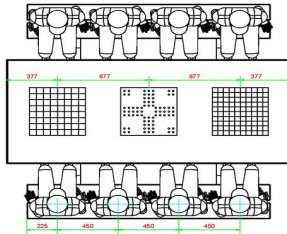

## Multi Gaming table (1-3-2) DeLuxe

Product code: PS.DL.GT.132

HeBlad  
www.HeBlad.com  
PS.DL.GT.132  
± 780 KG.

## Specifications Multi Gaming table (1-3-2) DeLuxe

Product code	PS.DL.GT.132	Height tabletop	75 cm
Colour	Natural concrete	Seat height	50 cm
Dimensions (L x W x H)	210 x 193 x 75 cm	Material seat	Bamboo
Dimensions tabletop (L x W)	210 x 90 cm	Distance legs	111 cm (center to center)
Tabletop thickness	7 cm	Weight	780 kg