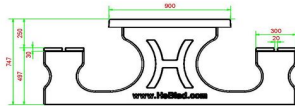

## Multi Gaming table (1-3-2) DeLuxe

Product code: PS.DL.GT.132

HeBlad  
www.HeBlad.com  
PS.DL.GT.132  
± 780 KG.

## Specifications Multi Gaming table (1-3-2) DeLuxe

Product code	PS.DL.GT.132	Height tabletop	75 cm
Colour	Natural concrete	Seat height	50 cm
Dimensions (L x W x H)	210 x 193 x 75 cm	Material seat	Bamboo
Dimensions tabletop (L x W)	210 x 90 cm	Distance legs	111 cm (center to center)
Tabletop thickness	7 cm	Weight	780 kg