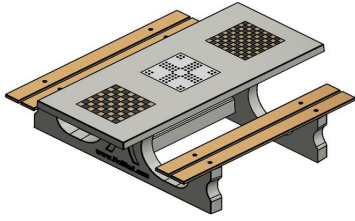

Explanation of the codes:

- 1 = Chess game
- 2 = Checkers game
- 3 = Ludo game

1 set is included per game (chess pieces, checkers and Ludo pawns)

The games table is also available in anthracite concrete. At the games table you can choose which game sheet you want to have collapsed in which place. Would you prefer a different layout? Please contact us.

HeBlad
www.HeBlad.com
PS.DL.GT.132
± 780 KG.

Specifications Multi Gaming table (1-3-2) DeLuxe

Product code	PS.DL.GT.132	Height tabletop	75 cm
Colour	Natural concrete	Seat height	50 cm
Dimensions (L x W x H)	210 x 193 x 75 cm	Material seat	Bamboo
Dimensions tabletop (L x W)	210 x 90 cm	Distance legs	111 cm (center to center)
Tabletop thickness	7 cm	Weight	780 kg