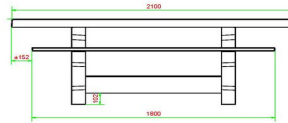

## Multi Gaming table (1-3-2) DeLuxe

Product code: PS.DL.GT.132

HeBlad  
www.HeBlad.com  
PS.DL.GT.132  
± 780 KG.

## Specifications Multi Gaming table (1-3-2) DeLuxe

Product code	PS.DL.GT.132	Height tabletop	75 cm
Colour	Natural concrete	Seat height	50 cm
Dimensions (L x W x H)	210 x 193 x 75 cm	Material seat	Bamboo
Dimensions tabletop (L x W)	210 x 90 cm	Distance legs	111 cm (center to center)
Tabletop thickness	7 cm	Weight	780 kg