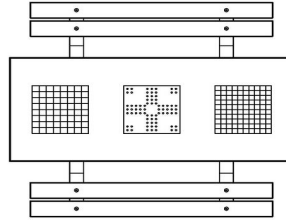

## Multi Gaming table (1-3-2) DeLuxe

Product code: PS.DL.GT.132

HeBlad  
www.HeBlad.com  
PS.DL.GT.132  
± 780 KG.

## Specifications Multi Gaming table (1-3-2) DeLuxe

Product code	PS.DL.GT.132	Height tabletop	75 cm
Colour	Natural concrete	Seat height	50 cm
Dimensions (L x W x H)	210 x 193 x 75 cm	Material seat	Bamboo
Dimensions tabletop (L x W)	210 x 90 cm	Distance legs	111 cm (center to center)
Tabletop thickness	7 cm	Weight	780 kg