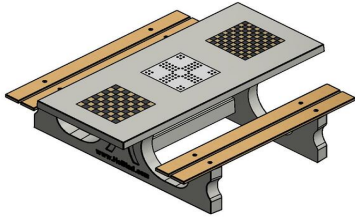

## Multi Gaming table (1-3-2) DeLuxe

Product code: PS.DL.GT.132

HeBlad  
www.HeBlad.com  
PS.DL.GT.132  
± 780 KG.

## Specifications Multi Gaming table (1-3-2) DeLuxe

Product code	PS.DL.GT.132	Height tabletop	75 cm
Colour	Natural concrete	Seat height	50 cm
Dimensions (L x W x H)	210 x 193 x 75 cm	Material seat	Bamboo
Dimensions tabletop (L x W)	210 x 90 cm	Distance legs	111 cm (center to center)
Tabletop thickness	7 cm	Weight	780 kg