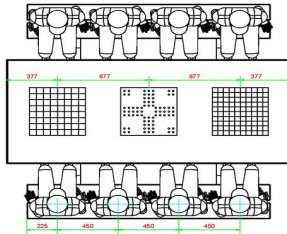

Multi Gaming table (1-3-2) DeLuxe

Product code: PS.DL.GT.132

HeBlad
www.HeBlad.com
PS.DL.GT.132
± 780 KG.

Specifications Multi Gaming table (1-3-2) DeLuxe

Product code	PS.DL.GT.132	Height tabletop	75 cm
Colour	Natural concrete	Seat height	50 cm
Dimensions (L x W x H)	210 x 193 x 75 cm	Material seat	Bamboo
Dimensions tabletop (L x W)	210 x 90 cm	Distance legs	111 cm (center to center)
Tabletop thickness	7 cm	Weight	780 kg