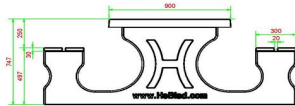

HeBlad
www.HeBlad.com
PS.DL.GT.132
± 780 KG.

Specifications Multi Gaming table (1-3-2) DeLuxe

Product code	PS.DL.GT.132	Height tabletop	75 cm
Colour	Natural concrete	Seat height	50 cm
Dimensions (L x W x H)	210 x 193 x 75 cm	Material seat	Bamboo
Dimensions tabletop (L x W)	210 x 90 cm	Distance legs	111 cm (center to center)
Tabletop thickness	7 cm	Weight	780 kg