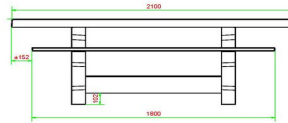

Multi Gaming table (1-3-2) DeLuxe

Product code: PS.DL.GT.132

HeBlad
www.HeBlad.com
PS.DL.GT.132
± 780 KG.

Specifications Multi Gaming table (1-3-2) DeLuxe

Product code	PS.DL.GT.132	Height tabletop	75 cm
Colour	Natural concrete	Seat height	50 cm
Dimensions (L x W x H)	210 x 193 x 75 cm	Material seat	Bamboo
Dimensions tabletop (L x W)	210 x 90 cm	Distance legs	111 cm (center to center)
Tabletop thickness	7 cm	Weight	780 kg