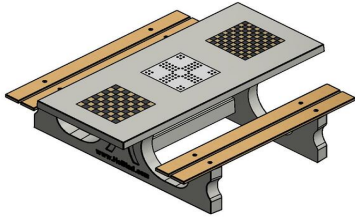

Multi Gaming table (1-3-2) DeLuxe

Product code: PS.DL.GT.132

HeBlad
www.HeBlad.com
PS.DL.GT.132
± 780 KG.

Specifications Multi Gaming table (1-3-2) DeLuxe

Product code	PS.DL.GT.132	Height tabletop	75 cm
Colour	Natural concrete	Seat height	50 cm
Dimensions (L x W x H)	210 x 193 x 75 cm	Material seat	Bamboo
Dimensions tabletop (L x W)	210 x 90 cm	Distance legs	111 cm (center to center)
Tabletop thickness	7 cm	Weight	780 kg

Related products

PS.DLAB.GT.132

PS.ST.GT.132

GT.CH.Pieces

GT.CK.2

GT.CK.Pieces