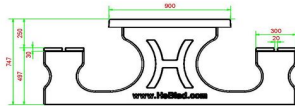

Multi Gaming table (1-3-2) DeLuxe

Product code: PS.DL.GT.132

HeBlad
www.HeBlad.com
PS.DL.GT.132
± 780 KG.

Specifications Multi Gaming table (1-3-2) DeLuxe

Product code	PS.DL.GT.132	Height tabletop	75 cm
Colour	Natural concrete	Seat height	50 cm
Dimensions (L x W x H)	210 x 193 x 75 cm	Material seat	Bamboo
Dimensions tabletop (L x W)	210 x 90 cm	Distance legs	111 cm (center to center)
Tabletop thickness	7 cm	Weight	780 kg