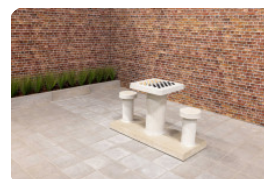

HeBlad
www.HeBlad.com
PS.DL.GT.132
± 780 KG.

Specifications Multi Gaming table (1-3-2) DeLuxe

Product code	PS.DL.GT.132	Height tabletop	75 cm
Colour	Natural concrete	Seat height	50 cm
Dimensions (L x W x H)	210 x 193 x 75 cm	Material seat	Bamboo
Dimensions tabletop (L x W)	210 x 90 cm	Distance legs	111 cm (center to center)
Tabletop thickness	7 cm	Weight	780 kg

Related products

GT.CK.2