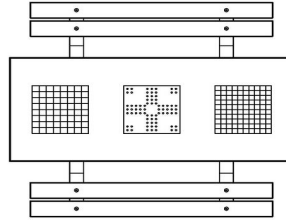

Multi Gaming table (1-3-2) DeLuxe

Product code: PS.DL.GT.132

HeBlad
www.HeBlad.com
PS.DL.GT.132
± 780 KG.

Specifications Multi Gaming table (1-3-2) DeLuxe

Product code	PS.DL.GT.132	Height tabletop	75 cm
Colour	Natural concrete	Seat height	50 cm
Dimensions (L x W x H)	210 x 193 x 75 cm	Material seat	Bamboo
Dimensions tabletop (L x W)	210 x 90 cm	Distance legs	111 cm (center to center)
Tabletop thickness	7 cm	Weight	780 kg