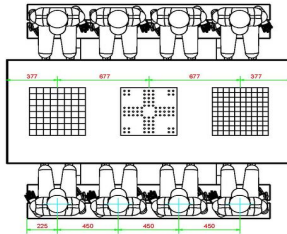

HeBlad
www.HeBlad.com
PS.DL.GT.132
± 780 KG.

Specifications Multi Gaming table (1-3-2) DeLuxe

Product code	PS.DL.GT.132	Height tabletop	75 cm
Colour	Natural concrete	Seat height	50 cm
Dimensions (L x W x H)	210 x 193 x 75 cm	Material seat	Bamboo
Dimensions tabletop (L x W)	210 x 90 cm	Distance legs	111 cm (center to center)
Tabletop thickness	7 cm	Weight	780 kg