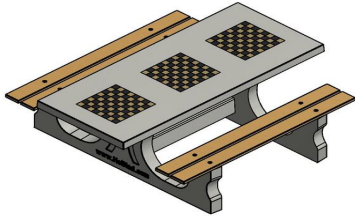

Multi Gaming table (1-1-1) DeLuxe

Product code: PS.DL.GT.111

HeBlad
www.HeBlad.com
PS.DL.GT.111
± 780 KG.

Specifications Multi Gaming table (1-1-1) DeLuxe

Product code	PS.DL.GT.111	Height tabletop	75 cm
Colour	Natural concrete	Seat height	50 cm
Dimensions (L x W x H)	210 x 193 x 75 cm	Material seat	Bamboo
Dimensions tabletop (L x W)	210 x 90 cm	Distance legs	111 cm (center to center)
Tabletop thickness	7 cm	Weight	780 kg

Related products

PS.DLAB.GT.111

PS.ST.GT.111

GT.CH.Pieces