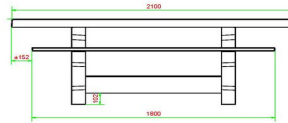

Multi Gaming table (1-1-1) DeLuxe

Product code: PS.DL.GT.111

HeBlad
www.HeBlad.com
PS.DL.GT.111
± 780 KG.

Specifications Multi Gaming table (1-1-1) DeLuxe

Product code	PS.DL.GT.111	Height tabletop	75 cm
Colour	Natural concrete	Seat height	50 cm
Dimensions (L x W x H)	210 x 193 x 75 cm	Material seat	Bamboo
Dimensions tabletop (L x W)	210 x 90 cm	Distance legs	111 cm (center to center)
Tabletop thickness	7 cm	Weight	780 kg