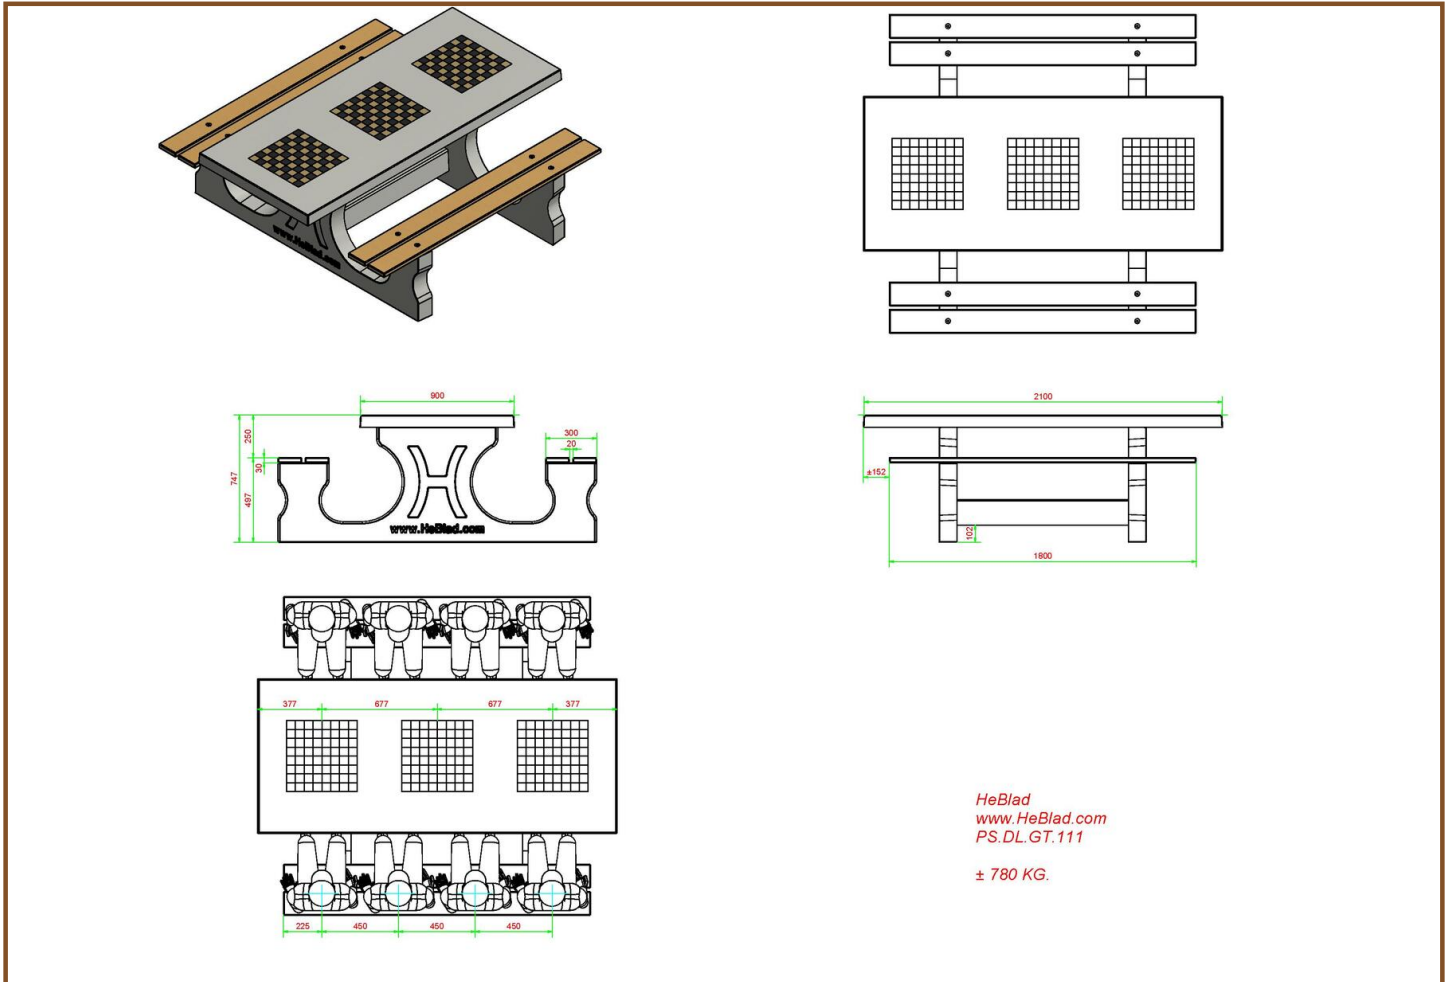

Multi Gaming table (1-1-1) DeLuxe

Product code: PS.DL.GT.111

Specifications Multi Gaming table (1-1-1) DeLuxe

Product code	PS.DL.GT.111	Height tabletop	75 cm
Colour	Natural concrete	Seat height	50 cm
Dimensions (L x W x H)	210 x 193 x 75 cm	Material seat	Bamboo
Dimensions tabletop (L x W)	210 x 90 cm	Distance legs	111 cm (center to center)
Tabletop thickness	7 cm	Weight	780 kg