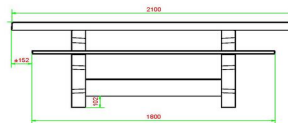

Order chess table with chess set easily online

When you purchase game tables, you will receive one set of chess pieces per chess board. This allows you to start enjoying your gaming tables straight away. Are you interested in the HeBlad gaming tables? Then order your gaming table easily, quickly and safely on our website. The offer is varied. You will immediately see the price of your order.

HeBlad
www.HeBlad.com
PS.DL.GT.111
± 780 KG.

Specifications Multi Gaming table (1-1-1) DeLuxe

Product code	PS.DL.GT.111	Height tabletop	75 cm
Colour	Natural concrete	Seat height	50 cm
Dimensions (L x W x H)	210 x 193 x 75 cm	Material seat	Bamboo
Dimensions tabletop (L x W)	210 x 90 cm	Distance legs	111 cm (center to center)
Tabletop thickness	7 cm	Weight	780 kg