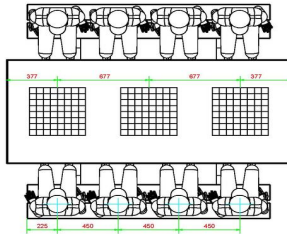

HeBlad
www.HeBlad.com
PS.DL.GT.111
± 780 KG.

Specifications Multi Gaming table (1-1-1) DeLuxe

Product code	PS.DL.GT.111	Height tabletop	75 cm
Colour	Natural concrete	Seat height	50 cm
Dimensions (L x W x H)	210 x 193 x 75 cm	Material seat	Bamboo
Dimensions tabletop (L x W)	210 x 90 cm	Distance legs	111 cm (center to center)
Tabletop thickness	7 cm	Weight	780 kg

Related products