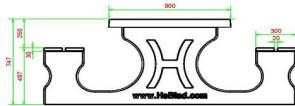

HeBlad
www.HeBlad.com
PS.DL.GT.111
± 780 KG.

Specifications Multi Gaming table (1-1-1) DeLuxe

Product code	PS.DL.GT.111	Height tabletop	75 cm
Colour	Natural concrete	Seat height	50 cm
Dimensions (L x W x H)	210 x 193 x 75 cm	Material seat	Bamboo
Dimensions tabletop (L x W)	210 x 90 cm	Distance legs	111 cm (center to center)
Tabletop thickness	7 cm	Weight	780 kg

Related products