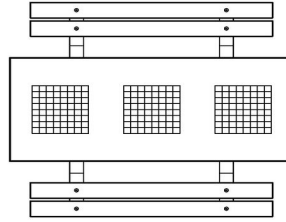

## Multi Gaming table (1-1-1) DeLuxe

Product code: PS.DL.GT.111

HeBlad  
www.HeBlad.com  
PS.DL.GT.111  
± 780 KG.

## Specifications Multi Gaming table (1-1-1) DeLuxe

Product code	PS.DL.GT.111	Height tabletop	75 cm
Colour	Natural concrete	Seat height	50 cm
Dimensions (L x W x H)	210 x 193 x 75 cm	Material seat	Bamboo
Dimensions tabletop (L x W)	210 x 90 cm	Distance legs	111 cm (center to center)
Tabletop thickness	7 cm	Weight	780 kg