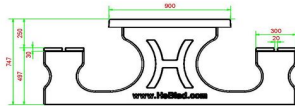

Multi Gaming table (1-1-1) DeLuxe

Product code: PS.DL.GT.111

HeBlad
www.HeBlad.com
PS.DL.GT.111
± 780 KG.

Specifications Multi Gaming table (1-1-1) DeLuxe

Product code	PS.DL.GT.111	Height tabletop	75 cm
Colour	Natural concrete	Seat height	50 cm
Dimensions (L x W x H)	210 x 193 x 75 cm	Material seat	Bamboo
Dimensions tabletop (L x W)	210 x 90 cm	Distance legs	111 cm (center to center)
Tabletop thickness	7 cm	Weight	780 kg