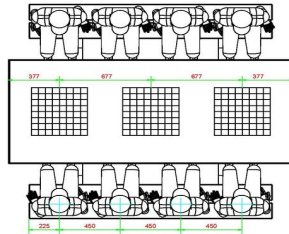

## Multi Gaming table (1-1-1) DeLuxe

Product code: PS.DL.GT.111

HeBlad  
www.HeBlad.com  
PS.DL.GT.111  
± 780 KG.

## Specifications Multi Gaming table (1-1-1) DeLuxe

Product code	PS.DL.GT.111	Height tabletop	75 cm
Colour	Natural concrete	Seat height	50 cm
Dimensions (L x W x H)	210 x 193 x 75 cm	Material seat	Bamboo
Dimensions tabletop (L x W)	210 x 90 cm	Distance legs	111 cm (center to center)
Tabletop thickness	7 cm	Weight	780 kg