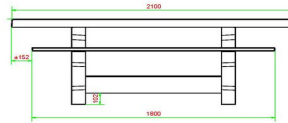

## Multi Gaming table (1-1-1) DeLuxe

Product code: PS.DL.GT.111

HeBlad  
www.HeBlad.com  
PS.DL.GT.111  
± 780 KG.

## Specifications Multi Gaming table (1-1-1) DeLuxe

Product code	PS.DL.GT.111	Height tabletop	75 cm
Colour	Natural concrete	Seat height	50 cm
Dimensions (L x W x H)	210 x 193 x 75 cm	Material seat	Bamboo
Dimensions tabletop (L x W)	210 x 90 cm	Distance legs	111 cm (center to center)
Tabletop thickness	7 cm	Weight	780 kg