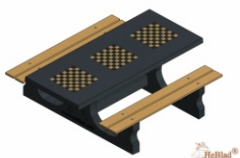

## Multi Gaming table (1-1-1) DeLuxe

Product code: PS.DL.GT.111

HeBlad  
www.HeBlad.com  
PS.DL.GT.111  
± 780 KG.

## Specifications Multi Gaming table (1-1-1) DeLuxe

Product code	PS.DL.GT.111	Height tabletop	75 cm
Colour	Natural concrete	Seat height	50 cm
Dimensions (L x W x H)	210 x 193 x 75 cm	Material seat	Bamboo
Dimensions tabletop (L x W)	210 x 90 cm	Distance legs	111 cm (center to center)
Tabletop thickness	7 cm	Weight	780 kg