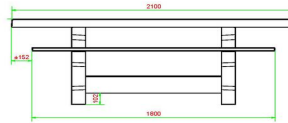

HeBlad
www.HeBlad.com
PS.DL.GT.111
± 780 KG.

Specifications Multi Gaming table (1-1-1) DeLuxe

Product code	PS.DL.GT.111	Height tabletop	75 cm
Colour	Natural concrete	Seat height	50 cm
Dimensions (L x W x H)	210 x 193 x 75 cm	Material seat	Bamboo
Dimensions tabletop (L x W)	210 x 90 cm	Distance legs	111 cm (center to center)
Tabletop thickness	7 cm	Weight	780 kg

Related products