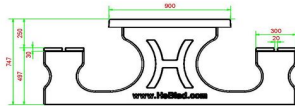

## Multi Gaming table (1-1-1) DeLuxe

Product code: PS.DL.GT.111

HeBlad  
www.HeBlad.com  
PS.DL.GT.111  
± 780 KG.

## Specifications Multi Gaming table (1-1-1) DeLuxe

Product code	PS.DL.GT.111	Height tabletop	75 cm
Colour	Natural concrete	Seat height	50 cm
Dimensions (L x W x H)	210 x 193 x 75 cm	Material seat	Bamboo
Dimensions tabletop (L x W)	210 x 90 cm	Distance legs	111 cm (center to center)
Tabletop thickness	7 cm	Weight	780 kg