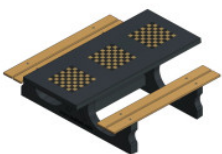

Related products

PS.DLAB.GT.111