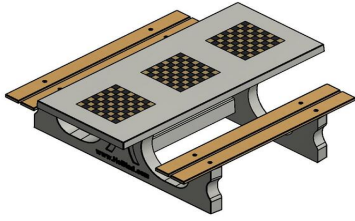

Order chess table with chess set easily online

When you purchase game tables, you will receive one set of chess pieces per chess board. This allows you to start enjoying your gaming tables straight away. Are you interested in the HeBlad gaming tables? Then order your gaming table easily, quickly and safely on our website. The offer is varied. You will immediately see the price of your order.

HeBlad
www.HeBlad.com
PS.DL.GT.111
± 780 KG.

Specifications Multi Gaming table (1-1-1) DeLuxe

Product code	PS.DL.GT.111	Height tabletop	75 cm
Colour	Natural concrete	Seat height	50 cm
Dimensions (L x W x H)	210 x 193 x 75 cm	Material seat	Bamboo
Dimensions tabletop (L x W)	210 x 90 cm	Distance legs	111 cm (center to center)
Tabletop thickness	7 cm	Weight	780 kg