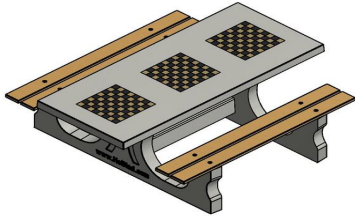

## Multi Gaming table (1-1-1) DeLuxe

Product code: PS.DL.GT.111

HeBlad  
www.HeBlad.com  
PS.DL.GT.111  
± 780 KG.

## Specifications Multi Gaming table (1-1-1) DeLuxe

Product code	PS.DL.GT.111	Height tabletop	75 cm
Colour	Natural concrete	Seat height	50 cm
Dimensions (L x W x H)	210 x 193 x 75 cm	Material seat	Bamboo
Dimensions tabletop (L x W)	210 x 90 cm	Distance legs	111 cm (center to center)
Tabletop thickness	7 cm	Weight	780 kg