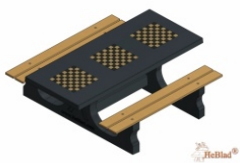

Related products

PS.DLAB.GT.111