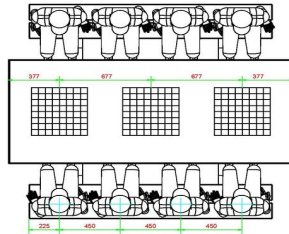

Multi Gaming table (1-1-1) DeLuxe

Product code: PS.DL.GT.111

HeBlad
www.HeBlad.com
PS.DL.GT.111
± 780 KG.

Specifications Multi Gaming table (1-1-1) DeLuxe

Product code	PS.DL.GT.111	Height tabletop	75 cm
Colour	Natural concrete	Seat height	50 cm
Dimensions (L x W x H)	210 x 193 x 75 cm	Material seat	Bamboo
Dimensions tabletop (L x W)	210 x 90 cm	Distance legs	111 cm (center to center)
Tabletop thickness	7 cm	Weight	780 kg