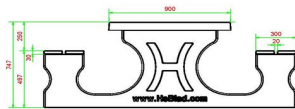

Order chess table with chess set easily online

When you purchase game tables, you will receive one set of chess pieces per chess board. This allows you to start enjoying your gaming tables straight away. Are you interested in the HeBlad gaming tables? Then order your gaming table easily, quickly and safely on our website. The offer is varied. You will immediately see the price of your order.

HeBlad
www.HeBlad.com
PS.DL.GT.111
± 780 KG.

Specifications Multi Gaming table (1-1-1) DeLuxe

Product code	PS.DL.GT.111	Height tabletop	75 cm
Colour	Natural concrete	Seat height	50 cm
Dimensions (L x W x H)	210 x 193 x 75 cm	Material seat	Bamboo
Dimensions tabletop (L x W)	210 x 90 cm	Distance legs	111 cm (center to center)
Tabletop thickness	7 cm	Weight	780 kg