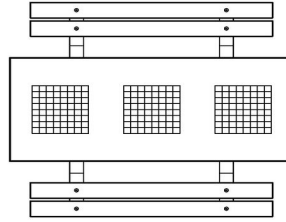

Multi Gaming table (1-1-1) DeLuxe

Product code: PS.DL.GT.111

HeBlad
www.HeBlad.com
PS.DL.GT.111
± 780 KG.

Specifications Multi Gaming table (1-1-1) DeLuxe

Product code	PS.DL.GT.111	Height tabletop	75 cm
Colour	Natural concrete	Seat height	50 cm
Dimensions (L x W x H)	210 x 193 x 75 cm	Material seat	Bamboo
Dimensions tabletop (L x W)	210 x 90 cm	Distance legs	111 cm (center to center)
Tabletop thickness	7 cm	Weight	780 kg