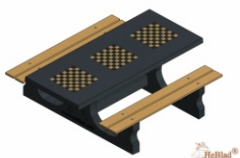

Multi Gaming table (1-1-1) DeLuxe

Product code: PS.DL.GT.111

HeBlad
www.HeBlad.com
PS.DL.GT.111
± 780 KG.

Specifications Multi Gaming table (1-1-1) DeLuxe

Product code	PS.DL.GT.111	Height tabletop	75 cm
Colour	Natural concrete	Seat height	50 cm
Dimensions (L x W x H)	210 x 193 x 75 cm	Material seat	Bamboo
Dimensions tabletop (L x W)	210 x 90 cm	Distance legs	111 cm (center to center)
Tabletop thickness	7 cm	Weight	780 kg

Related products

PS.DLAB.GT.111

PS.ST.GT.111

GT.CH.Pieces