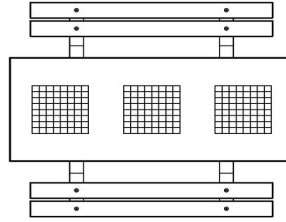

Order chess table with chess set easily online

When you purchase game tables, you will receive one set of chess pieces per chess board. This allows you to start enjoying your gaming tables straight away. Are you interested in the HeBlad gaming tables? Then order your gaming table easily, quickly and safely on our website. The offer is varied. You will immediately see the price of your order.

HeBlad
www.HeBlad.com
PS.DL.GT.111
± 780 KG.

Specifications Multi Gaming table (1-1-1) DeLuxe

Product code	PS.DL.GT.111	Height tabletop	75 cm
Colour	Natural concrete	Seat height	50 cm
Dimensions (L x W x H)	210 x 193 x 75 cm	Material seat	Bamboo
Dimensions tabletop (L x W)	210 x 90 cm	Distance legs	111 cm (center to center)
Tabletop thickness	7 cm	Weight	780 kg