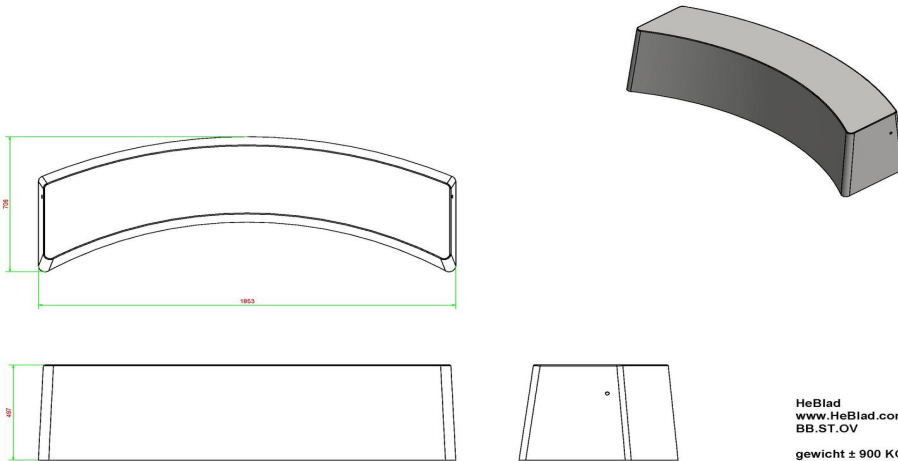

Very strong oval concrete bench in the colour natural concrete

Because this concrete bench is made of high-quality C45/55 concrete, this gem has a very high compressive strength. The concrete bench is made from one piece of natural concrete and weighs 900 kg, which makes the bench impervious to vandalism and provides your location or facility with security. For extra stability, HeBlad can even supply a matching concrete base plate.

Beautiful through simplicity: oval bench for outdoors

With its subtle oval shape, this concrete bench made of natural concrete is a real decoration for your square, park or garden. The oval shape gives a playful character to the bench and can for example be placed with several benches in a circle or like waves across the schoolyard. This beautiful bench can also be an attractive partition for your border or sandbox. Do you prefer a different version? Then go for the standard concrete bench or make a different colour choice such as the standard anthracite-concrete oval bench.

Specifications Bench natural concrete oval

Product code	BB.ST.OV	Material seat	Beton
Colour	Natural concrete	Number of seats	4
Dimensions (L x W x H)	185 x 70 x 50 cm	Weight	900 kg
Seat height	50 cm		

Related products