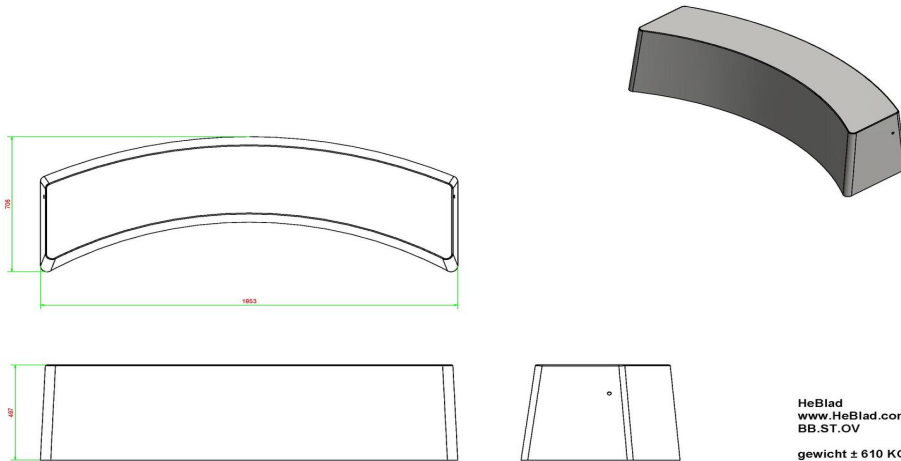

## **Bench natural concrete oval**

Product code: BB.ST.OV

A bench in a beautiful oval design. This bench is suitable for creating a playful partition. Winding over the schoolyard or in an arrangement around a sandpit. This solid bench is made of high-quality C45/55 concrete with high compressive strength. This bench is virtually indestructible!

## Specifications Bench natural concrete oval

Product code	BB.ST.OV	Material seat	Beton
Colour	Natural concrete	Number of seats	4
Dimensions (L x W x H)	185 x 70 x 50 cm	Weight	900 kg
Seat height	50 cm		