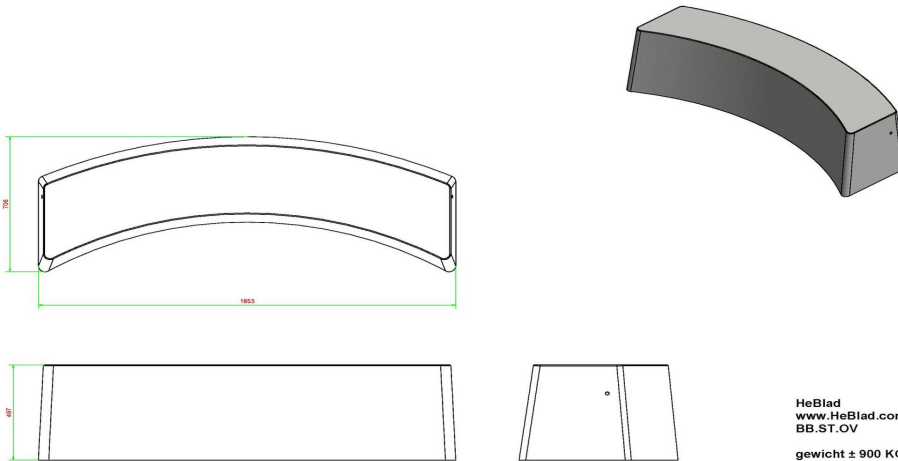

## **Bench natural concrete oval**

Product code: BB.ST.OV

A bench in a beautiful oval design. This bench is suitable for creating a playful partition. Winding over the schoolyard or in an arrangement around a sandpit. This solid bench is made of high-quality C45/55 concrete with high compressive strength. This bench is virtually indestructible!

## Specifications Bench natural concrete oval

Product code	BB.ST.OV	Material seat	Beton
Colour	Natural concrete	Number of seats	4
Dimensions (L x W x H)	185 x 70 x 50 cm	Weight	900 kg
Seat height	50 cm		