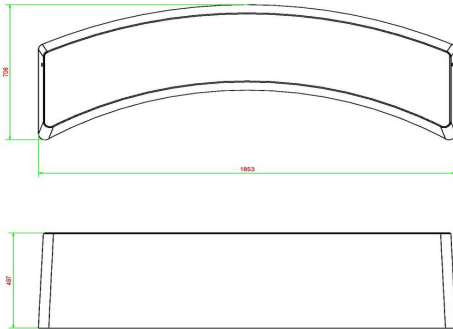

HeBlad
www.HeBlad.com
BB.STAB.OV
gewicht ± 900 KG.

Specifications Bench standard oval anthracite-concrete

Product code	BB.STAB.OV	Material seat	Beton
Colour	Anthracite concrete	Number of seats	4
Dimensions (L x W x H)	185 x 70 x 50 cm	Weight	900 kg
Seat height	50 cm		