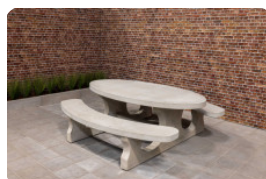

HeBlad
www.HeBlad.com
BB.STAB.OV
gewicht ± 900 KG.

Specifications Bench standard oval anthracite-concrete

Product code	BB.STAB.OV	Material seat	Beton
Colour	Anthracite concrete	Number of seats	4
Dimensions (L x W x H)	185 x 70 x 50 cm	Weight	900 kg
Seat height	50 cm		

Related products

PS.ST.OV