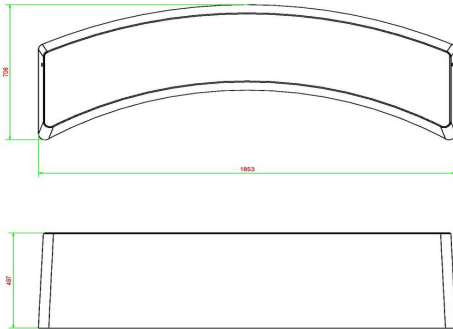

Combine concrete bench with other outdoor benches and game tables

Because HeBlad products are specifically designed for outdoor use, this concrete bench for public spaces can be perfectly combined with HeBlad's game tables, other benches and picnic sets. For example, create a circular shape with several concrete oval benches in the same colour or in natural concrete or anthracite lacquered colour. You could also give your location an extra dimension by installing a foot volleyball table, table football table or concrete ping-pong table, so that the concrete bench is a resting place for viewers or resting athletes.

HeBlad
www.HeBlad.com
BB.STAB.OV
gewicht ± 900 KG.

Specifications Bench standard oval anthracite-concrete

Product code	BB.STAB.OV	Material seat	Beton
Colour	Anthracite concrete	Number of seats	4
Dimensions (L x W x H)	185 x 70 x 50 cm	Weight	900 kg
Seat height	50 cm		