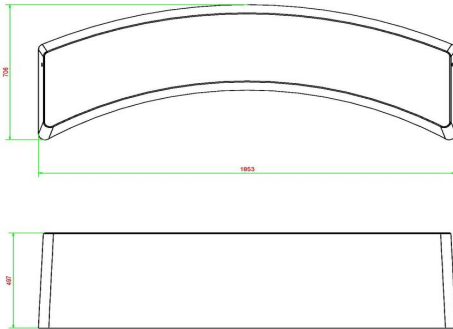

Bench standard oval anthracite-concrete

Product code: BB.STAB.OV

With the beautiful anthracite-coloured concrete bench, a seat or seating group can be created quickly and easily anywhere. This concrete bench is not lacquered, but cast in coloured concrete, which gives the bench this colour through-and-through. Because of its weight, it can also be used very well as a partition.

HeBlad
www.HeBlad.com
BB.STAB.OV
gewicht ± 900 KG.

Specifications Bench standard oval anthracite-concrete

Product code	BB.STAB.OV	Material seat	Beton
Colour	Anthracite concrete	Number of seats	4
Dimensions (L x W x H)	185 x 70 x 50 cm	Weight	900 kg
Seat height	50 cm		