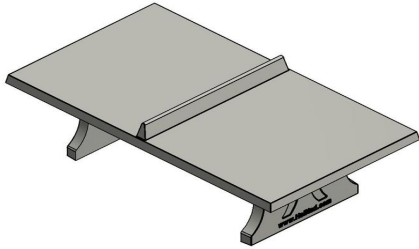

HeBlad
www.HeBlad.com
PP.NT
Gewicht ± 1360 KG

Specifications Ping-pong table in natural concrete

Product code	PP.NT	Height tabletop	76 cm
Colour	Natural concrete	Height of the net	14,75 cm
Dimension playing surface (L x W)	274 x 152 cm	Weight	1360 kg
Dimensions bottom of playing surface	278 x 156 cm	Distance legs	183 cm (center to center)
Tabletop thickness	8,4 cm		

Related products