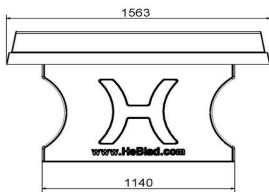

What variants does the concrete table tennis table have?

Naturally, we respond to your wishes in our multitude of choices. Do you opt for the standard concrete table tennis table in natural concrete or do you opt for the slightly safer variant of rounded natural concrete? The rounded corners decrease the risk of injury slightly, but the visual may also just be more to your taste. We provide a version in round natural concrete, for true table tennis enthusiasts. This increases safety and play possibilities, so the players can really go wild!

All versions of this concrete ping pong table are made from one piece of concrete, and have the same robustness and strength. You can easily order the natural concrete table tennis table online, this also applies to the other variants.

HeBlad
www.HeBlad.com
PP.NT
Gewicht ± 1360 KG

Specifications Ping-pong table in natural concrete

Product code	PP.NT	Height tabletop	76 cm
Colour	Natural concrete	Height of the net	14,75 cm
Dimension playing surface (L x W)	274 x 152 cm	Weight	1360 kg
Dimensions bottom of playing surface	278 x 156 cm	Distance legs	183 cm (center to center)
Tabletop thickness	8,4 cm		