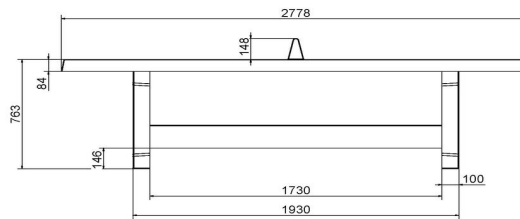

HeBlad
www.HeBlad.com
PP.NT
Gewicht ± 1360 KG

Specifications Ping-pong table in natural concrete

Product code	PP.NT	Height tabletop	76 cm
Colour	Natural concrete	Height of the net	14,75 cm
Dimension playing surface (L x W)	274 x 152 cm	Weight	1360 kg
Dimensions bottom of playing surface	278 x 156 cm	Distance legs	183 cm (center to center)
Tabletop thickness	8,4 cm		