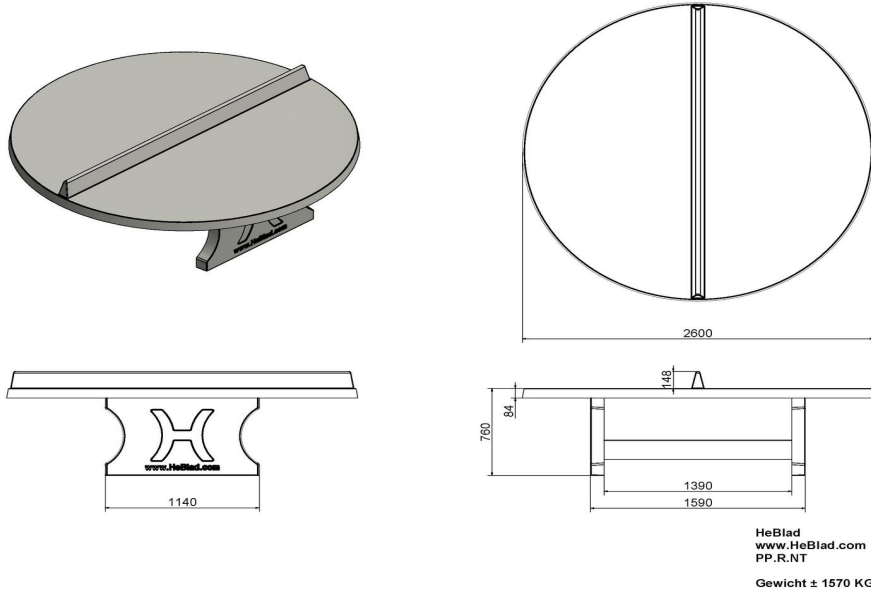

Why a base plate?

Combine the round, concrete ping pong table with a sturdy base plate. The base plate reduces the risk of slipping and also makes maintenance a lot easier. This means you do not have to mow under the table and no weeds can grow there. Our base plates are available in the colours natural concrete or anthracite concrete. Bottom plates are always optional and must be ordered separately, they are not included in the price of the game table.

Specifications Round Ping-pong table in Natural Concrete

Product code	PP.R.NT	Height tabletop	76 cm
Colour	Natural concrete	Height of the net	14,75 cm
Dimension playing surface (L x W)	∅ 260 cm	Weight	1570 kg
Dimensions bottom base plate	∅ 264 cm	Distance legs	149 cm (center to center)
Tabletop thickness	8,4 cm		