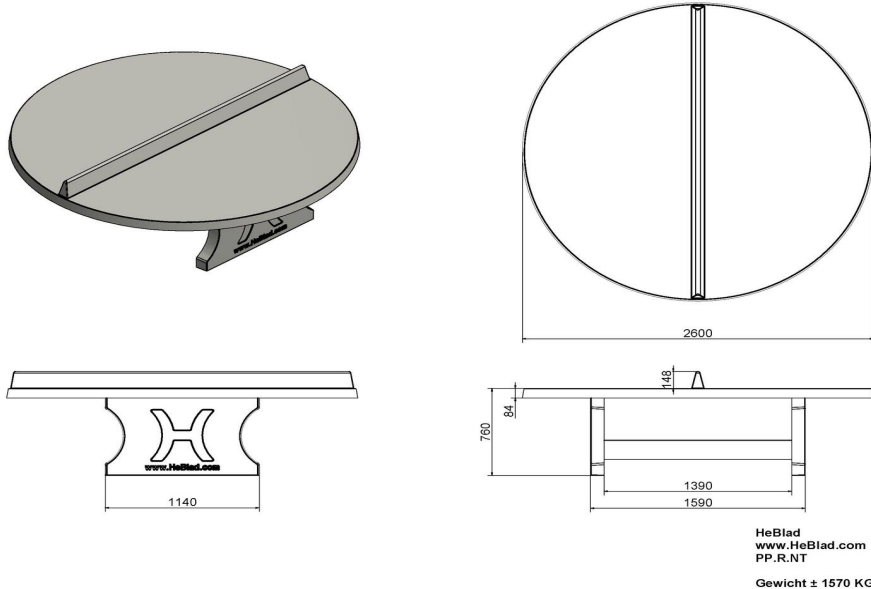

Round Ping-pong table in Natural Concrete

Product code: PP.R.NT

The ideal table for several people to join in a game at the same time. Our round table offers the possibility for a variety of games. Children are very resourceful in inventing new games. As well as that the table can be used for other purposes, e.g. as a gathering place or as a picnic table.

A raw and round surface with a diameter of 260 cm. This table is made of high quality C45/55 concrete with high pressure resistance and moulded in one piece and reinforced with double layers. This makes the table as strong as iron and vandal proof.

Specifications Round Ping-pong table in Natural Concrete

Product code	PP.R.NT	Height tabletop	76 cm
Colour	Natural concrete	Height of the net	14,75 cm
Dimension playing surface (L x W)	∅ 260 cm	Weight	1570 kg
Dimensions bottom base plate	∅ 264 cm	Distance legs	149 cm (center to center)
Tabletop thickness	8,4 cm		