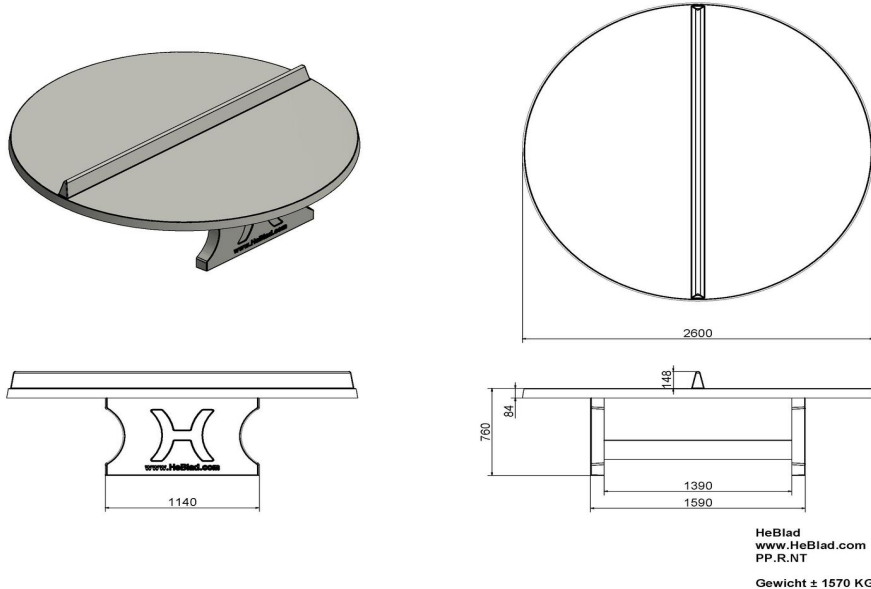

### Why a base plate?

Combine the round, concrete ping pong table with a sturdy base plate. The base plate reduces the risk of slipping and also makes maintenance a lot easier. This means you do not have to mow under the table and no weeds can grow there. Our base plates are available in the colours natural concrete or anthracite concrete. Bottom plates are always optional and must be ordered separately, they are not included in the price of the game table.

## Specifications Round Ping-pong table in Natural Concrete

Product code	PP.R.NT	Height tabletop	76 cm
Colour	Natural concrete	Height of the net	14,75 cm
Dimension playing surface (L x W)	∅ 260 cm	Weight	1570 kg
Dimensions bottom of playing surface	∅ 264 cm	Distance legs	149 cm (center to center)
Tabletop thickness	8,4 cm		