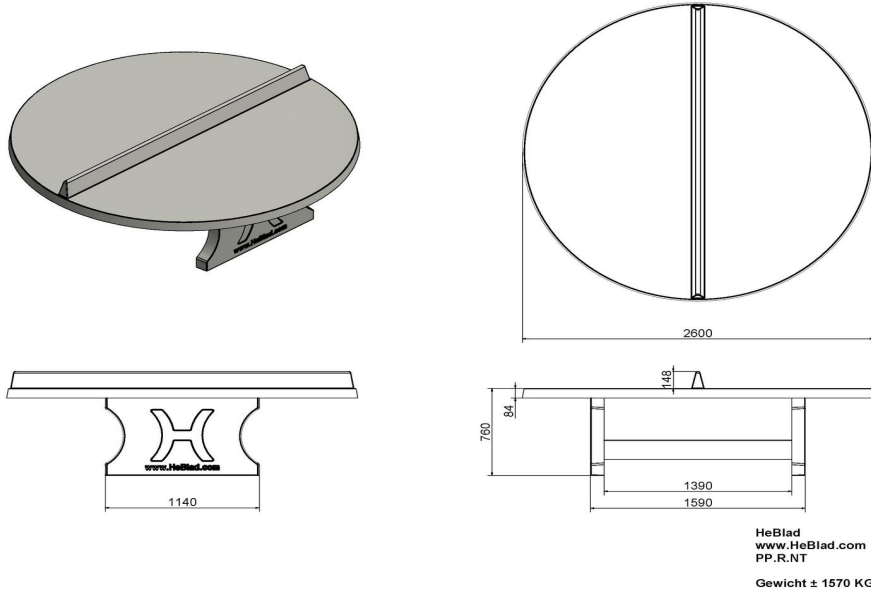

Why a base plate?

Combine the round, concrete ping pong table with a sturdy base plate. The base plate reduces the risk of slipping and also makes maintenance a lot easier. This means you do not have to mow under the table and no weeds can grow there. Our base plates are available in the colours natural concrete or anthracite concrete. Bottom plates are always optional and must be ordered separately, they are not included in the price of the game table.

Specifications Round Ping-pong table in Natural Concrete

Product code	PP.R.NT	Height tabletop	76 cm
Colour	Natural concrete	Height of the net	14,75 cm
Dimension playing surface (L x W)	∅ 260 cm	Weight	1570 kg
Dimensions bottom of playing surface	∅ 264 cm	Distance legs	149 cm (center to center)
Tabletop thickness	8,4 cm		