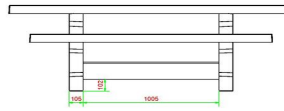

HeBlad
www.HeBlad.com
PS.ST.GT.132
± 950 KG.

Specifications Multi Gaming table (1-3-2) Standard

Product code	PS.ST.GT.132	Height tabletop	75 cm
Colour	Natural concrete	Seat height	50 cm
Dimensions (L x W x H)	210 x 193 x 75 cm	Material seat	Beton
Dimensions tabletop (L x W)	210 x 90 cm	Distance legs	111 cm (center to center)
Tabletop thickness	7 cm	Weight	950 kg

Related products