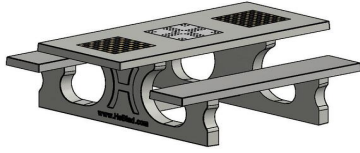

HeBlad
www.HeBlad.com
PS.ST.GT.132
± 950 KG.

Specifications Multi Gaming table (1-3-2) Standard

Product code	PS.ST.GT.132	Height tabletop	75 cm
Colour	Natural concrete	Seat height	50 cm
Dimensions (L x W x H)	210 x 193 x 75 cm	Material seat	Beton
Dimensions tabletop (L x W)	210 x 90 cm	Distance legs	111 cm (center to center)
Tabletop thickness	7 cm	Weight	950 kg

Related products