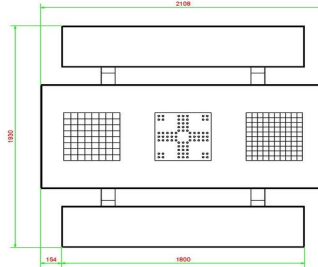

HeBlad
www.HeBlad.com
PS.ST.GT.132
± 950 KG.

Specifications Multi Gaming table (1-3-2) Standard

Product code	PS.ST.GT.132	Height tabletop	75 cm
Colour	Natural concrete	Seat height	50 cm
Dimensions (L x W x H)	210 x 193 x 75 cm	Material seat	Beton
Dimensions tabletop (L x W)	210 x 90 cm	Distance legs	111 cm (center to center)
Tabletop thickness	7 cm	Weight	950 kg

Related products