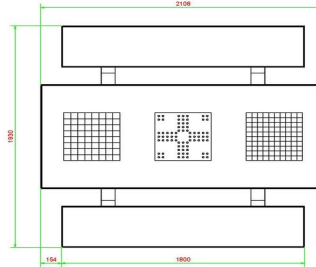

HeBlad
www.HeBlad.com
PS.ST.GT.132
± 950 KG.

Specifications Multi Gaming table (1-3-2) Standard

Product code	PS.ST.GT.132	Height tabletop	75 cm
Colour	Natural concrete	Seat height	50 cm
Dimensions (L x W x H)	210 x 193 x 75 cm	Material seat	Beton
Dimensions tabletop (L x W)	210 x 90 cm	Distance legs	111 cm (center to center)
Tabletop thickness	7 cm	Weight	950 kg

Related products