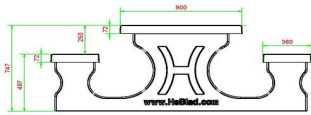

HeBlad
www.HeBlad.com
PS.ST.GT.132
± 950 KG.

Specifications Multi Gaming table (1-3-2) Standard

Product code	PS.ST.GT.132	Height tabletop	75 cm
Colour	Natural concrete	Seat height	50 cm
Dimensions (L x W x H)	210 x 193 x 75 cm	Material seat	Beton
Dimensions tabletop (L x W)	210 x 90 cm	Distance legs	111 cm (center to center)
Tabletop thickness	7 cm	Weight	950 kg

Related products