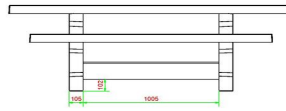

HeBlad
www.HeBlad.com
PS.ST.GT.132
± 950 KG.

Specifications Multi Gaming table (1-3-2) Standard

Product code	PS.ST.GT.132	Height tabletop	75 cm
Colour	Natural concrete	Seat height	50 cm
Dimensions (L x W x H)	210 x 193 x 75 cm	Material seat	Beton
Dimensions tabletop (L x W)	210 x 90 cm	Distance legs	111 cm (center to center)
Tabletop thickness	7 cm	Weight	950 kg

Related products