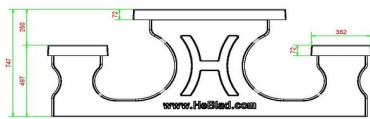

HeBlad
www.HeBlad.com
PS.STAB.GT.132
± 950 KG.

Specifications Multi Gaming table (1-3-2) Standard Anthracite-Concrete

Product code	PS.STAB.GT.132	Tabletop thickness	7 cm
Colour	Anthracite concrete	Seat height	50 cm
Dimensions (L x W x H)	210 x 193 x 75 cm	Weight	950 kg
Dimensions tabletop (L x W)	210 x 90 cm	Material seat	Beton
Height tabletop	75 cm	Distance legs	111 cm (center to center)

Related products