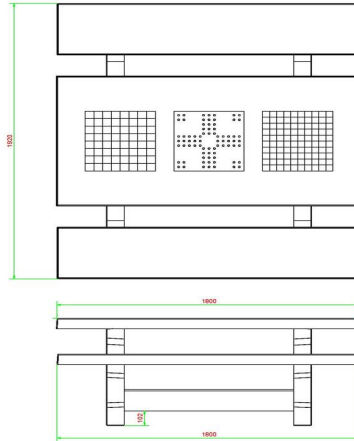

HeBlad
www.HeBlad.com
PS.STAB.GT.132
± 950 KG.

Specifications Multi Gaming table (1-3-2) Standard Anthracite-Concrete

Product code	PS.STAB.GT.132	Tabletop thickness	7 cm
Colour	Anthracite concrete	Seat height	50 cm
Dimensions (L x W x H)	210 x 193 x 75 cm	Weight	950 kg
Dimensions tabletop (L x W)	210 x 90 cm	Material seat	Beton
Height tabletop	75 cm	Distance legs	111 cm (center to center)

Related products