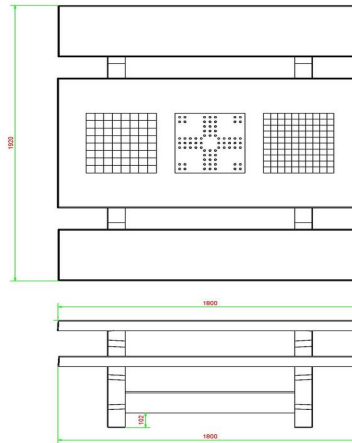

**Multi Gaming table (1-3-2) Standard
Anthracite-Concrete**

Product code: PS.STAB.GT.132
Soon more information about this product

HeBlad
www.HeBlad.com
PS.STAB.GT.132
± 950 KG.

Specifications Multi Gaming table (1-3-2) Standard Anthracite-Concrete

Product code	PS.STAB.GT.132	Tabletop thickness	7 cm
Colour	Anthracite concrete	Seat height	50 cm
Dimensions (L x W x H)	210 x 193 x 75 cm	Weight	950 kg
Dimensions tabletop (L x W)	210 x 90 cm	Material seat	Beton
Height tabletop	75 cm	Distance legs	111 cm (center to center)