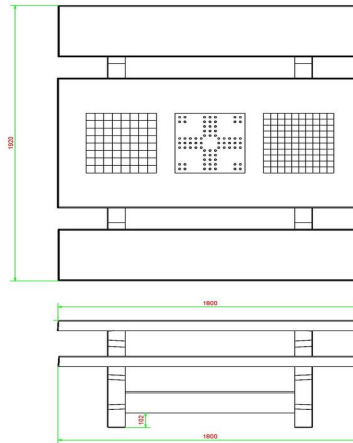

HeBlad
www.HeBlad.com
PS.STAB.GT.132
± 950 KG.

Specifications Multi Gaming table (1-3-2) Standard Anthracite-Concrete

Product code	PS.STAB.GT.132	Tabletop thickness	7 cm
Colour	Anthracite concrete	Seat height	50 cm
Dimensions (L x W x H)	210 x 193 x 75 cm	Weight	950 kg
Dimensions tabletop (L x W)	210 x 90 cm	Material seat	Beton
Height tabletop	75 cm	Distance legs	111 cm (center to center)

Related products