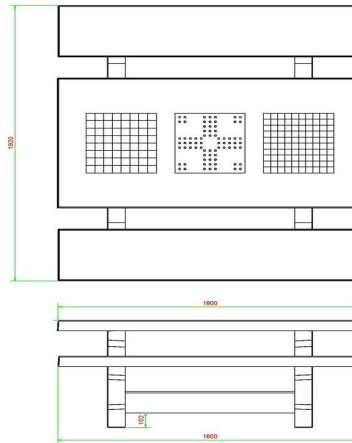

HeBlad
www.HeBlad.com
PS.STAB.GT.132
± 950 KG.

Specifications Multi Gaming table (1-3-2) Standard Anthracite-Concrete

Product code	PS.STAB.GT.132	Tabletop thickness	7 cm
Colour	Anthracite concrete	Seat height	50 cm
Dimensions (L x W x H)	210 x 193 x 75 cm	Weight	950 kg
Dimensions tabletop (L x W)	210 x 90 cm	Material seat	Beton
Height tabletop	75 cm	Distance legs	111 cm (center to center)

Related products