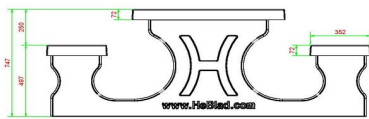

**Multi Gaming table (1-3-2) Standard
Anthracite-Concrete**

Product code: PS.STAB.GT.132
Soon more information about this product

HeBlad
www.HeBlad.com
PS.STAB.GT.132
± 950 KG.

Specifications Multi Gaming table (1-3-2) Standard Anthracite-Concrete

Product code	PS.STAB.GT.132	Tabletop thickness	7 cm
Colour	Anthracite concrete	Seat height	50 cm
Dimensions (L x W x H)	210 x 193 x 75 cm	Weight	950 kg
Dimensions tabletop (L x W)	210 x 90 cm	Material seat	Beton
Height tabletop	75 cm	Distance legs	111 cm (center to center)