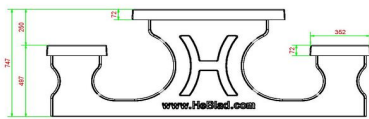

HeBlad
www.HeBlad.com
PS.STAB.GT.132
± 950 KG.

Specifications Multi Gaming table (1-3-2) Standard Anthracite-Concrete

Product code	PS.STAB.GT.132	Tabletop thickness	7 cm
Colour	Anthracite concrete	Seat height	50 cm
Dimensions (L x W x H)	210 x 193 x 75 cm	Weight	950 kg
Dimensions tabletop (L x W)	210 x 90 cm	Material seat	Beton
Height tabletop	75 cm	Distance legs	111 cm (center to center)

Related products