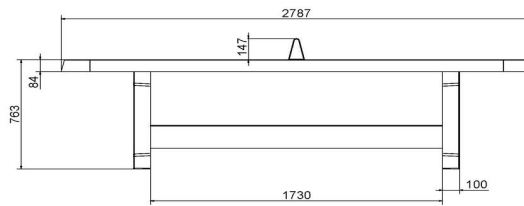

How to install a table tennis table

Would you like to place the concrete table tennis table from HeBlad on grass? Then our concrete base plate is a good addition to ensure the stability of the table. If a concrete table tennis table is placed on grass without a base plate, mowing the grass around this table will often prove difficult. The bottom plate also prevents unwanted weeds from growing under the table. The biggest advantage,

HeBlad
www.HeBlad.com
PP.AR.BL
Gewicht ± 1360 KG

Specifications Blue table tennis table, rounded

Product code	PP.AR.BL	Height tabletop	76 cm
Colour	Blue - RAL 5005	Height of the net	14,75 cm
Dimension playing surface (L x W)	274 x 152 cm	Weight	1360 kg
Dimensions bottom base plate	279 x 157 cm	Distance legs	183 cm (center to center)
Tabletop thickness	8,4 cm		