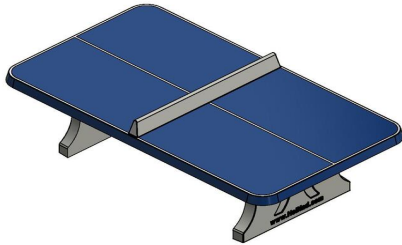

HeBlad
www.HeBlad.com
PP.AR.BL
Gewicht ± 1360 KG

Specifications Blue table tennis table, rounded

Product code	PP.AR.BL	Height tabletop	76 cm
Colour	Blue - RAL 5005	Height of the net	14,75 cm
Dimension playing surface (L x W)	274 x 152 cm	Weight	1360 kg
Dimensions bottom base plate	279 x 157 cm	Distance legs	183 cm (center to center)
Tabletop thickness	8,4 cm		

Related products