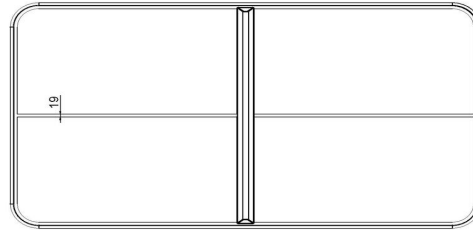

Blue table tennis table, rounded

Product code: PP.AR.BL

This ping pong table with rounded corners provides a lot of fun for many different people. This table is ideal for a playground where many children are playing. Rounding the corners of the table reduces the chance of a bruise from a corner. This concrete table tennis table is a nice and popular addition to our range of designs.

How to install a table tennis table

Would you like to place the concrete table tennis table from HeBlad on grass? Then our concrete base plate is a good addition to ensure the stability of the table. If a concrete table tennis table is placed on grass without a base plate, mowing the grass around this table will often prove difficult. The bottom plate also prevents unwanted weeds from growing under the table. The biggest advantage,

HeBlad
www.HeBlad.com
PP.AR.BL
Gewicht ± 1360 KG

Specifications Blue table tennis table, rounded

Product code	PP.AR.BL	Height tabletop	76 cm
Colour	Blue - RAL 5005	Height of the net	14,75 cm
Dimension playing surface (L x W)	274 x 152 cm	Weight	1360 kg
Dimensions bottom base plate	279 x 157 cm	Distance legs	183 cm (center to center)
Tabletop thickness	8,4 cm		