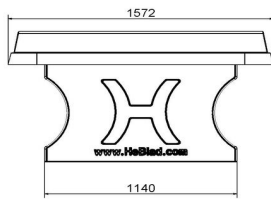

How to install a table tennis table

Would you like to place the concrete table tennis table from HeBlad on grass? Then our concrete base plate is a good addition to ensure the stability of the table. If a concrete table tennis table is placed on grass without a base plate, mowing the grass around this table will often prove difficult. The bottom plate also prevents unwanted weeds from growing under the table. The biggest advantage,

HeBlad
www.HeBlad.com
PP.AR.BL
Gewicht ± 1360 KG

Specifications Blue table tennis table, rounded

Product code	PP.AR.BL	Height tabletop	76 cm
Colour	Blue - RAL 5005	Height of the net	14,75 cm
Dimension playing surface (L x W)	274 x 152 cm	Weight	1360 kg
Dimensions bottom base plate	279 x 157 cm	Distance legs	183 cm (center to center)
Tabletop thickness	8,4 cm		