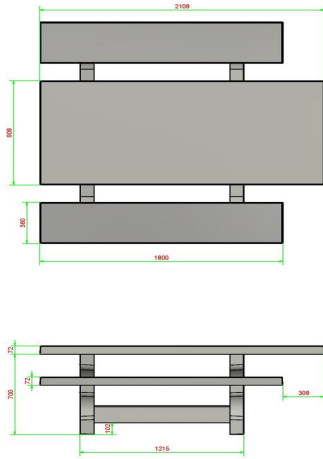

Picnic table Standard Natural Concrete Wheelchair accessible

Product code: PS.ST.RT

Soon more information about this product

HeBlad
www.HeBlad.com
PS.ST.RT
± 970 kg

Specifications Picnic table Standard Natural Concrete Wheelchair accessible

| | | | |
|-----------------------------|-------------------|-----------------|------------------------|
| Product code | PS.ST.RT | Seat height | 50 cm |
| Colour | Natural concrete | Material seat | Beton |
| Dimensions (L x W x H) | 210 x 187 x 77 cm | Distance legs | 111 cm (Hart op Hart) |
| Dimensions tabletop (L x W) | 210 x 90 | Weight | 970 kg |
| Tabletop thickness | 7 cm | Number of seats | 7 |

Related products 77 cm

PS.DL.RT

PS.DLAB.RT