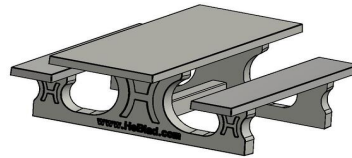

HeBlad
www.HeBlad.com
PS.ST.RT
± 970 kg

Specifications Picnic table Standard Natural Concrete Wheelchair accessible

Product code	PS.ST.RT	Seat height	50 cm
Colour	Natural concrete	Material seat	Beton
Dimensions (L x W x H)	210 x 187 x 77 cm	Distance legs	111 cm (Hart op Hart)
Dimensions tabletop (L x W)	210 x 90	Weight	970 kg
Tabletop thickness	7 cm	Number of seats	7

Related products 77 cm