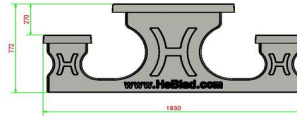

Picnic table Standard Natural Concrete Wheelchair accessible

Product code: PS.ST.RT

Soon more information about this product

HeBlad
www.HeBlad.com
PS.ST.RT
± 970 kg

Specifications Picnic table Standard Natural Concrete Wheelchair accessible

| | | | |
|-----------------------------|-------------------|-----------------|------------------------|
| Product code | PS.ST.RT | Seat height | 50 cm |
| Colour | Natural concrete | Material seat | Beton |
| Dimensions (L x W x H) | 210 x 187 x 77 cm | Distance legs | 111 cm (Hart op Hart) |
| Dimensions tabletop (L x W) | 210 x 90 | Weight | 970 kg |
| Tabletop thickness | 7 cm | Number of seats | 7 |

Related products 77 cm

PS.DL.RT

PS.DLAB.RT