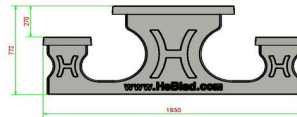

HeBlad
www.HeBlad.com
PS.ST.RT
± 970 kg

Specifications Picnic table Standard Natural Concrete Wheelchair accessible

Product code	PS.ST.RT	Seat height	50 cm
Colour	Natural concrete	Material seat	Beton
Dimensions (L x W x H)	210 x 187 x 77 cm	Distance legs	111 cm (Hart op Hart)
Dimensions tabletop (L x W)	210 x 90	Weight	970 kg
Tabletop thickness	7 cm	Number of seats	7

Related products 77 cm