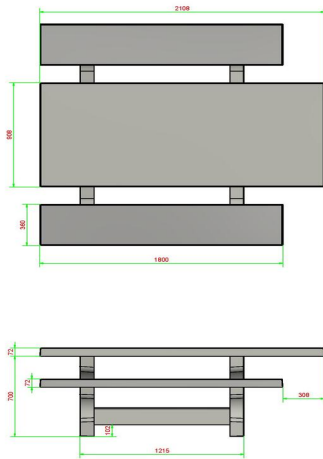

HeBlad
www.HeBlad.com
PS.ST.RT
± 970 kg

Specifications Picnic table Standard Natural Concrete Wheelchair accessible

Product code	PS.ST.RT	Seat height	50 cm
Colour	Natural concrete	Material seat	Beton
Dimensions (L x W x H)	210 x 187 x 77 cm	Distance legs	111 cm (Hart op Hart)
Dimensions tabletop (L x W)	210 x 90	Weight	970 kg
Tabletop thickness	7 cm	Number of seats	7

Related products 77 cm