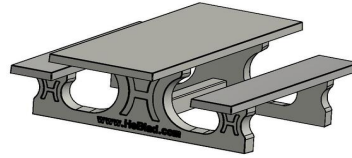

Picnic table Standard Natural Concrete Wheelchair accessible

Product code: PS.ST.RT

Soon more information about this product

HeBlad
www.HeBlad.com
PS.ST.RT
± 970 kg

Specifications Picnic table Standard Natural Concrete Wheelchair accessible

| | | | |
|-----------------------------|-------------------|-----------------|------------------------|
| Product code | PS.ST.RT | Seat height | 50 cm |
| Colour | Natural concrete | Material seat | Beton |
| Dimensions (L x W x H) | 210 x 187 x 77 cm | Distance legs | 111 cm (Hart op Hart) |
| Dimensions tabletop (L x W) | 210 x 90 | Weight | 970 kg |
| Tabletop thickness | 7 cm | Number of seats | 7 |

Related products 77 cm

PS.DL.RT

PS.DLAB.RT