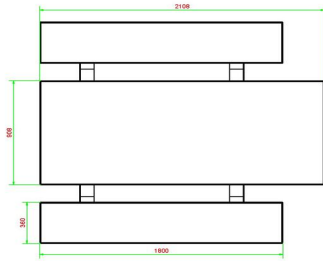

Picnic table Standard Anthracite-Concrete Wheelchair accessible

Product code: PS.STAB.RT

Soon more information about this product

HeBlad
www.HeBlad.com
PS.STAB.RT
± 970 kg

Specifications Picnic table Standard Anthracite-Concrete Wheelchair accessible

Product code	PS.STAB.RT	Seat height	50 cm
Colour	Anthracite concrete	Material seat	Beton
Dimensions (L x W x H)	210 x 187 x 77 cm	Distance legs	111 cm (center to center)
Dimensions tabletop (L x W)	210 x 90 cm	Weight	970 kg
Tabletop thickness	7 cm	Number of seats	7

Related products 77 cm

PS.DLA.RT

PS.DLAB.RT

OP.PP.AB