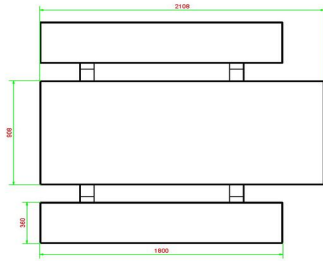

Please feel free to contact us, we will be happy to discuss the possibilities.

*The base plate is optional

HeBlad
www.HeBlad.com
PS.STAB.RT
± 970 kg

Specifications Picnic table Standard Anthracite-Concrete Wheelchair accessible

Product code	PS.STAB.RT	Seat height	50 cm
Colour	Anthracite concrete	Material seat	Beton
Dimensions (L x W x H)	210 x 187 x 77 cm	Distance legs	111 cm (center to center)
Dimensions tabletop (L x W)	210 x 90 cm	Weight	970 kg
Tabletop thickness	7 cm	Number of seats	7

Related products 77 cm

PS.DLA.RT

PS.DLAB.RT

OP.PP.AB