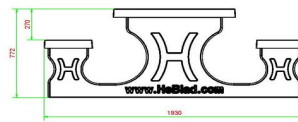

HeBlad
www.HeBlad.com
PS.STAB.RT
± 970 kg

Specifications Picnic table Standard Anthracite-Concrete Wheelchair accessible

Product code	PS.STAB.RT	Seat height	50 cm
Colour	Anthracite concrete	Material seat	Beton
Dimensions (L x W x H)	210 x 187 x 77 cm	Distance legs	111 cm (center to center)
Dimensions tabletop (L x W)	210 x 90 cm	Weight	970 kg
Tabletop thickness	7 cm	Number of seats	7

Related products 77 cm