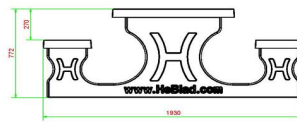

HeBlad
www.HeBlad.com
PS.STAB.RT
± 970 kg

Specifications Picnic table Standard Anthracite-Concrete Wheelchair accessible

Product code	PS.STAB.RT	Seat height	50 cm
Colour	Anthracite concrete	Material seat	Beton
Dimensions (L x W x H)	210 x 187 x 77 cm	Distance legs	111 cm (center to center)
Dimensions tabletop (L x W)	210 x 90 cm	Weight	970 kg
Tabletop thickness	7 cm	Number of seats	7

Related products 77 cm