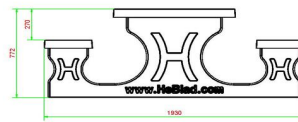

Picnic table Standard Anthracite-Concrete Wheelchair accessible

Product code: PS.STAB.RT

Soon more information about this product

HeBlad
www.HeBlad.com
PS.STAB.RT
± 970 kg

Specifications Picnic table Standard Anthracite-Concrete Wheelchair accessible

Product code	PS.STAB.RT	Seat height	50 cm
Colour	Anthracite concrete	Material seat	Beton
Dimensions (L x W x H)	210 x 187 x 77 cm	Distance legs	111 cm (center to center)
Dimensions tabletop (L x W)	210 x 90 cm	Weight	970 kg
Tabletop thickness	7 cm	Number of seats	7

Related products 77 cm

PS.DLA.RT

PS.DLAB.RT

OP.PP.AB