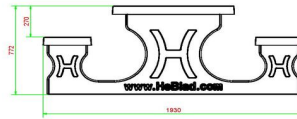

## **Concrete Picnic table Standard Anthracite Wheelchair accessible**

Product code: PS.STA.RT

Soon more information about this product

HeBlad  
www.HeBlad.com  
PS.STA.RT  
± 970 kg

## Specifications Concrete Picnic table Standard Anthracite Wheelchair accessible

Product code	PS.STA.RT	Seat height	50 cm
Colour	Anthracite lacquered, RAL 7016	Material seat	Beton
Dimensions (L x W x H)	210 x 187 x 77 cm	Distance legs	111 cm (center to center)
Dimensions tabletop (L x W)	210 x 90 cm	Weight	970 kg
Tabletop thickness	7 cm	Number of seats	7