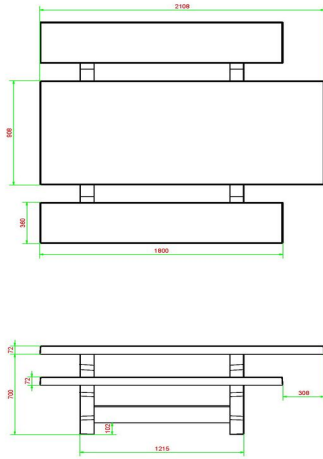

## **Concrete Picnic table Standard Anthracite Wheelchair accessible**

Product code: PS.STA.RT

Soon more information about this product

HeBlad  
www.HeBlad.com  
PS.STA.RT  
± 970 kg

## Specifications Concrete Picnic table Standard Anthracite Wheelchair accessible

Product code	PS.STA.RT	Seat height	50 cm
Colour	Anthracite lacquered, RAL 7016	Material seat	Beton
Dimensions (L x W x H)	210 x 187 x 77 cm	Distance legs	111 cm (center to center)
Dimensions tabletop (L x W)	210 x 90 cm	Weight	970 kg
Tabletop thickness	7 cm	Number of seats	7