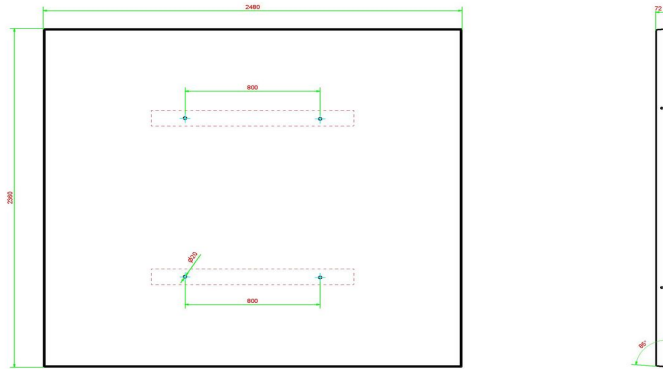

## Bottom plate Picnic table Natural Concrete

Product code: OP.PS

Especially for communities we have produced concrete bottom plates for our picnic tables.

We had many complaints that was difficult to mow the grass under the picnic tables. Also the pollution was not controllable.

The bottom plate is prepared for blind mounting to the picnic table. There are 6 different picnic tables suitable for this bottom plate.

HeBlad  
www.HeBlad.com  
OP.PS  
Gewicht ± 1000 KG.

## Specifications Bottom plate Picnic table Natural Concrete

Product code	OP.PS	Weight	1000 kg
Colour	Natural concrete	lifting device	Concrete screw sleeve M16 on 4 sides
Dimensions (L x W x H)	248 x 236 x 7 cm	preparation attachment	Holes for bolts M16
Finishing base plate	Anti-slip (window) profile		