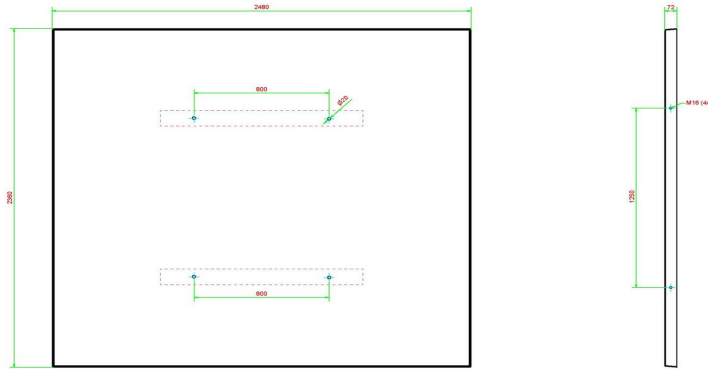

Bottom plate Picnic table Natural Concrete

Product code: OP.PS

Especially for communities we have produced concrete bottom plates for our picnic tables.

We had many complaints that was difficult to mow the grass under the picnic tables. Also the pollution was not controllable.

The bottom plate is prepared for blind mounting to the picnic table. There are 6 different picnic tables suitable for this bottom plate.

HeBlad
www.HeBlad.com
OP.PS
Gewicht ± 1000 KG.

Specifications Bottom plate Picnic table Natural Concrete

| | | | |
|------------------------|----------------------------|------------------------|---|
| Product code | OP.PS | Weight | 1000 kg |
| Colour | Natural concrete | lifting device | Concrete screw sleeve M16 on 4 sides |
| Dimensions (L x W x H) | 248 x 236 x 7 cm | preparation attachment | Holes for bolts M16 |
| Finishing base plate | Anti-slip (window) profile | | |